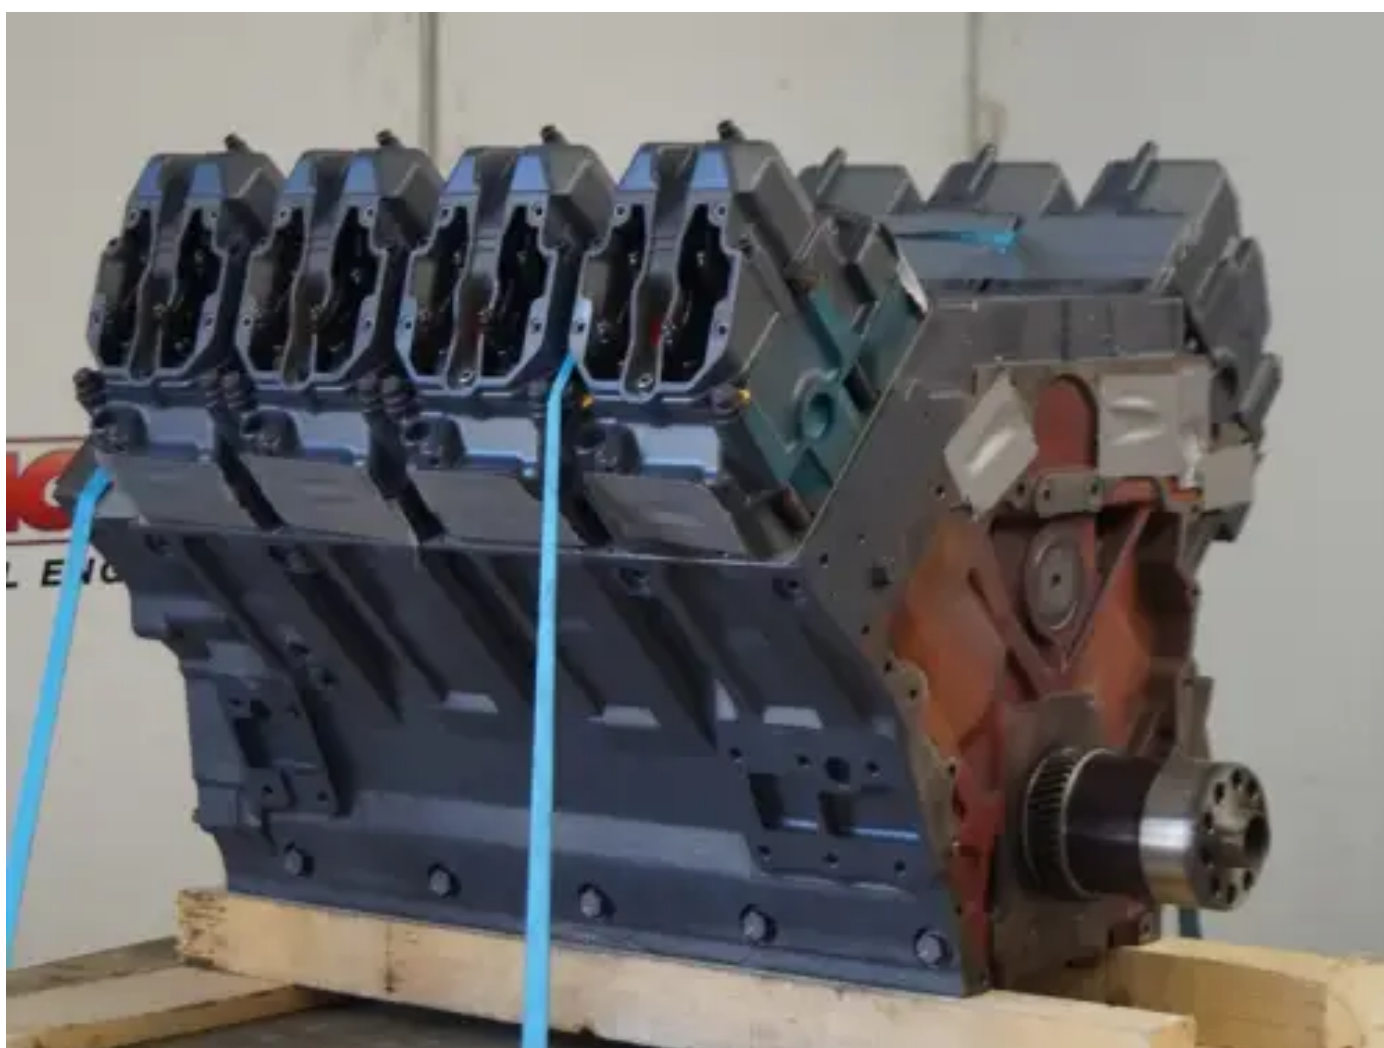

RECONDITIONED DEUTZ BF8M1015C LONGBLOCK

[Contact us](#)

Specifications

Condition:	Reconditioned
Brand:	deutz
Type:	Diesel Engines
Kind of product:	Original
Air cooling type	lucht-lucht intercooled

Bore	132 mm
Aspiration type	turbo
Engine capacity	15870 cc
Engine Fuel Type	diesel
Engine Injection Type	direct
Nominal Power @ Nominal Rpm	400 kw
Qty Cylinders	8 qty
Stroke	145 mm