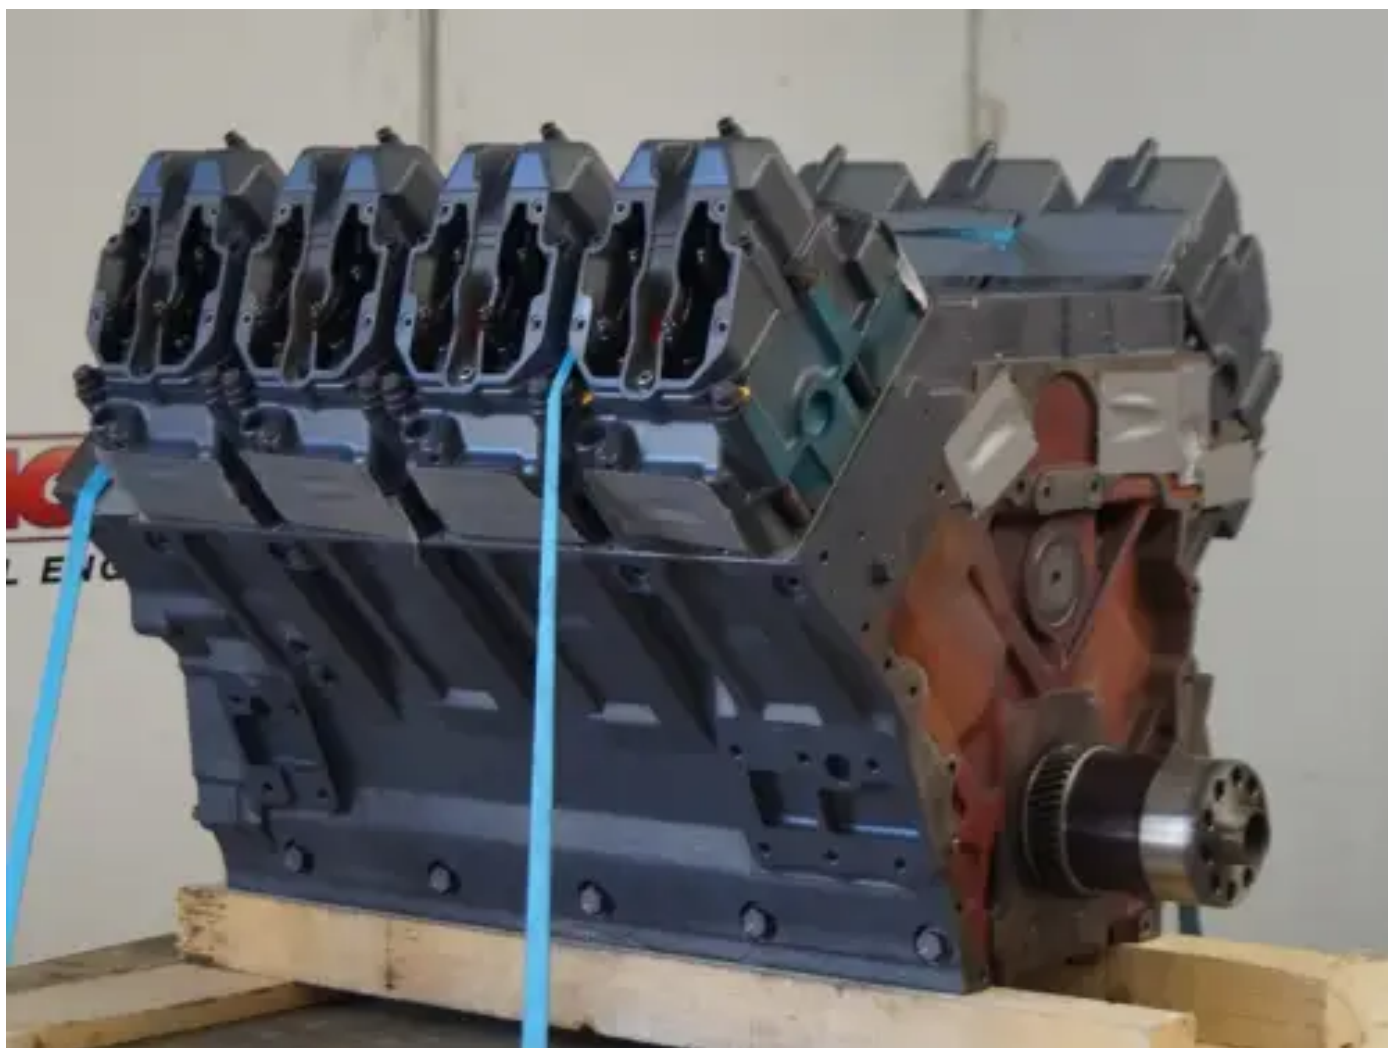

# DEUTZ BF8M1015CP LONGBLOCK RECONDITIONED

[Contact us](#)

## Specifications

Condition:	Reconditioned
Brand:	deutz
Type:	Diesel Engines
Kind of product:	Original
Air cooling type	lucht-lucht intercooled

Bore	132 mm
Aspiration type	turbo
Engine capacity	15870 cc
Engine Fuel Type	diesel
Engine Injection Type	direct
Nominal Power @ Nominal Rpm	440 kw
Qty Cylinders	8 qty
Stroke	145 mm