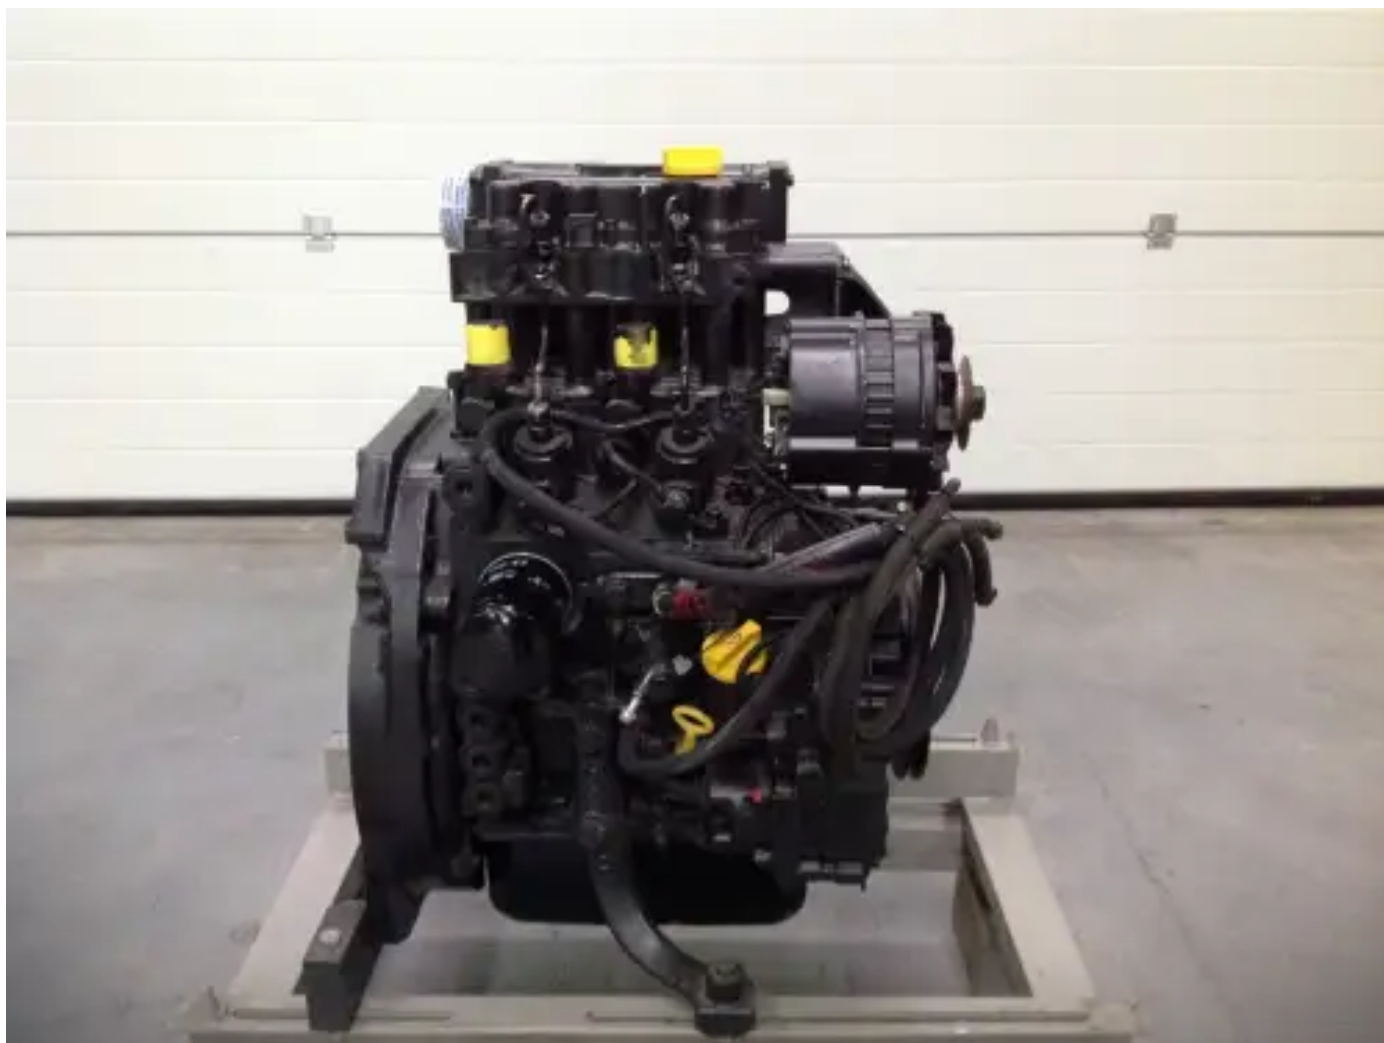

DEUTZ F2M2011 NEW

[Contact us](#)

Specifications

Project number: PRJN2025100085

Condition: New

Brand: deutz

Motor serial number: 10056603

Type: Diesel Engines

Kind of product: Original

Engine Condition	new
Bore	94 mm
ECU Present	no
Engine capacity	1555 cc
Engine color	black
Engine cooling type	radiator cooled (std)
Exhaust System	dry
Injection Type	mechanical fuel pump
Nominal Power @ Nominal Rpm	23 kw
Qty Cylinders	2 qty
Starter Voltage	12 volt
Stroke	112 mm
Total Height	55 cm
Length	50 cm
Width	50 cm
Turbo type	none mounted
Weight (Specific)	250 kg