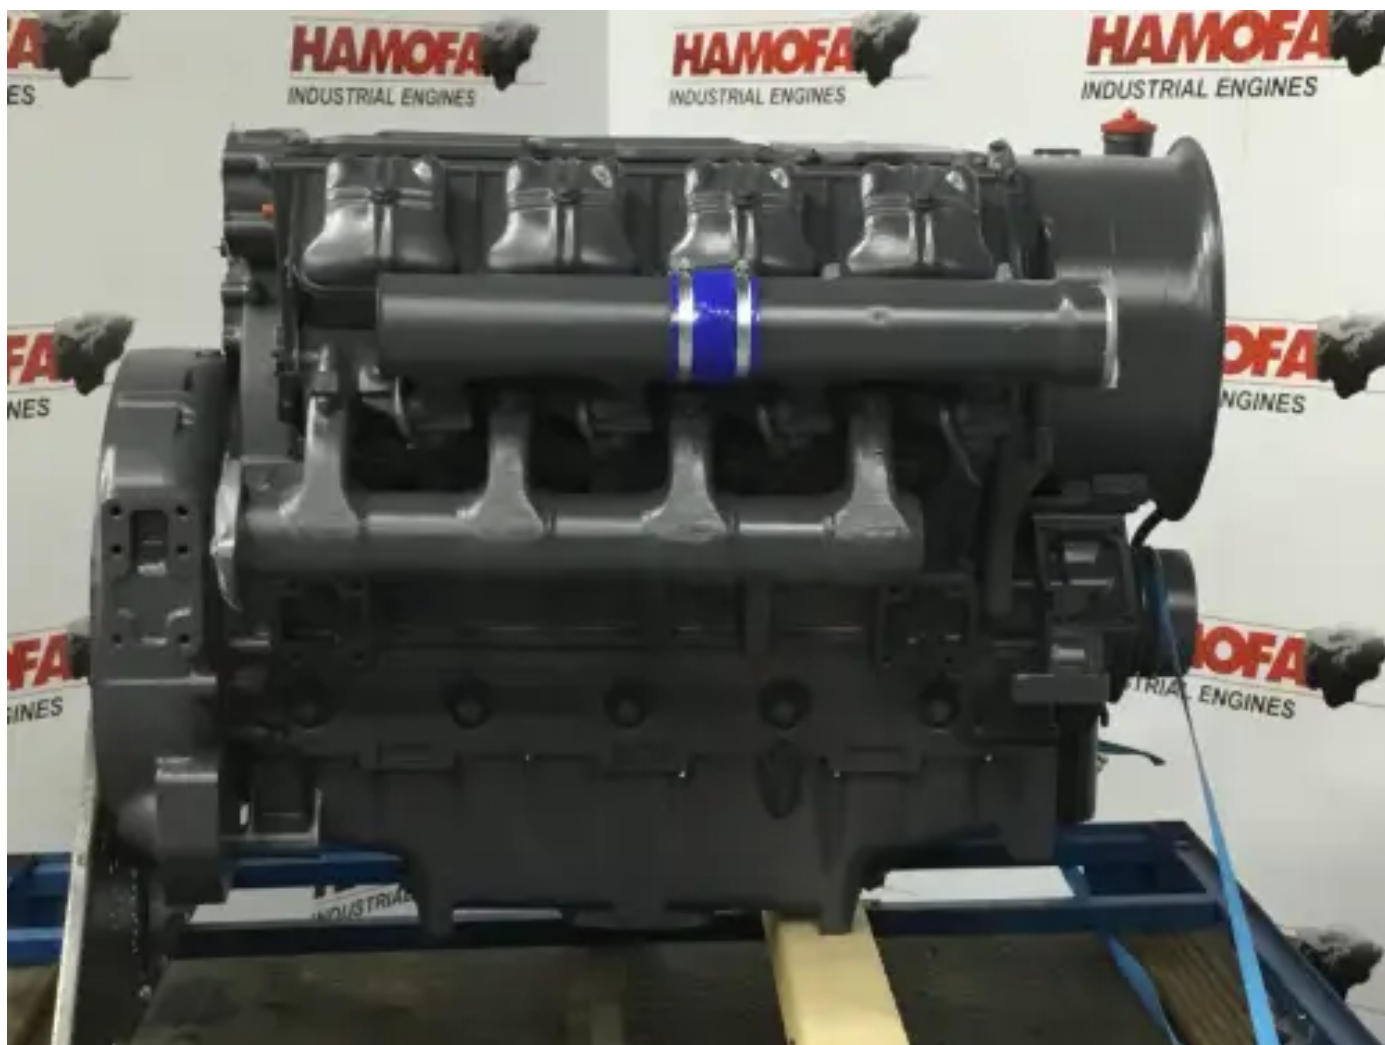

## DEUTZ F8L413-169 RECONDITIONED

[Contact us](#)

### Specifications

Condition:	Reconditioned
Brand:	deutz
Type:	Diesel Engines
Kind of product:	Original
Bore	120 mm
Engine capacity	11310 cc

Nominal Power @ Nominal Rpm	169 kw
Qty Cylinders	8 qty
Stroke	125 mm