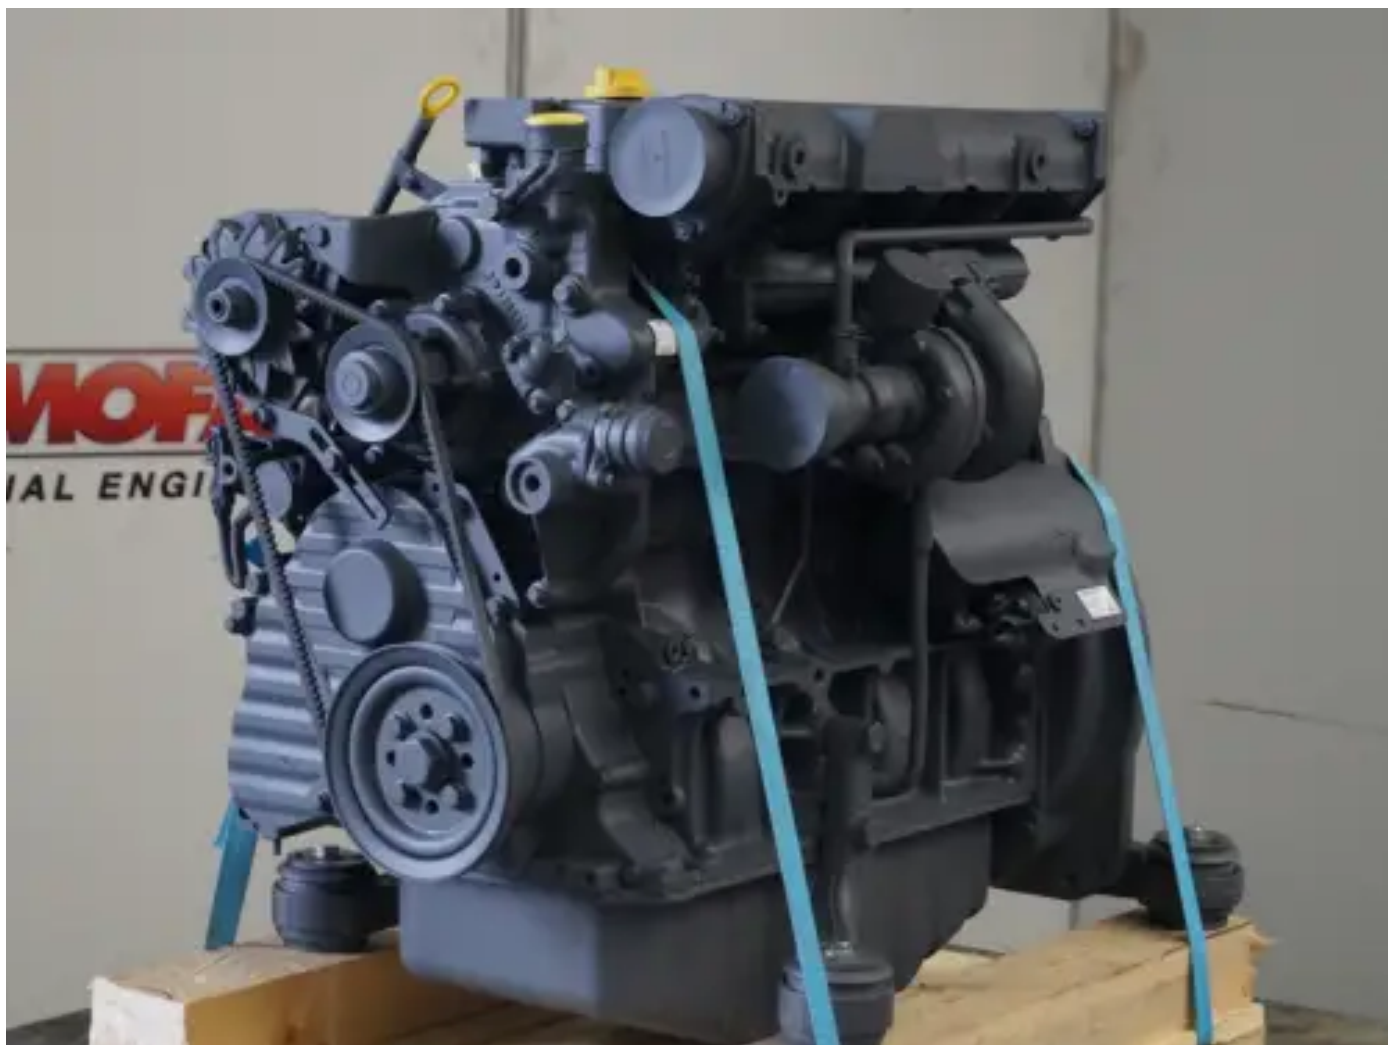

## DEUTZ TCD2011L04 NEW

[Contact us](#)

### Specifications

Condition:	New
Brand:	deutz
Type:	Diesel Engines
Kind of product:	Original
Bore	96 mm
Engine capacity	3619 cc

Nominal Power @ Nominal Rpm	75 kw
Qty Cylinders	4 qty
Stroke	125 mm