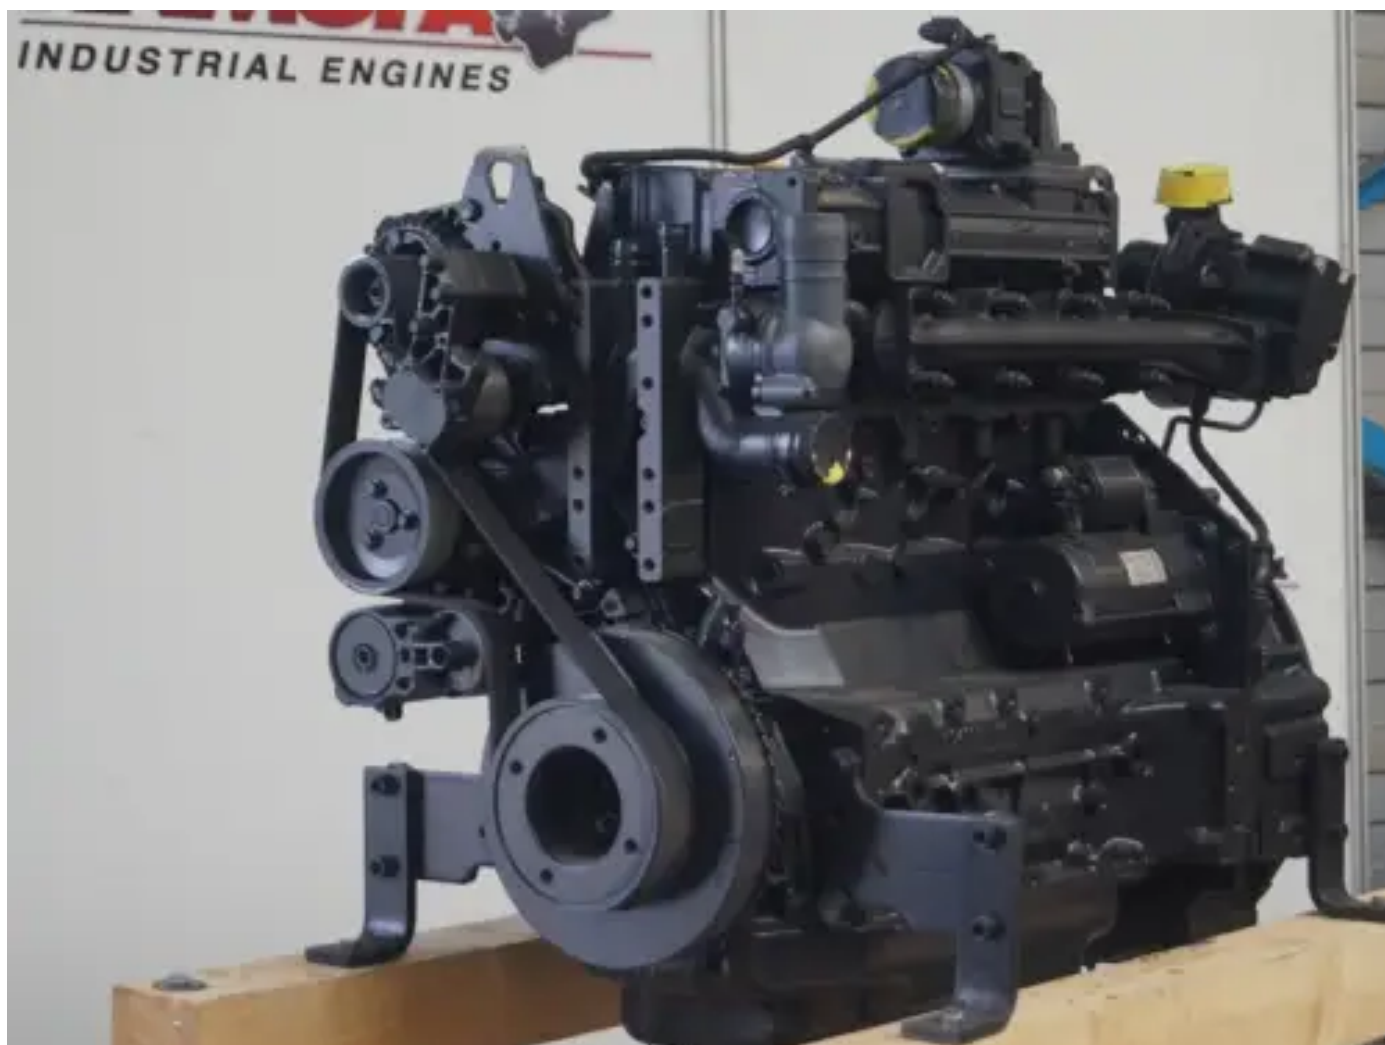

## NEW DEUTZ TCD2013L04 2V

[Contact us](#)

### Specifications

|                  |                |
|------------------|----------------|
| Condition:       | New            |
| Brand:           | deutz          |
| Type:            | Diesel Engines |
| Kind of product: | Original       |
| Bore             | 108 mm         |
| Engine capacity  | 4764 cc        |

|                             |        |
|-----------------------------|--------|
| Engine Fuel Type            | diesel |
| Nominal Power @ Nominal Rpm | 120 kw |
| Qty Cylinders               | 4 qty  |
| Stroke                      | 130 mm |