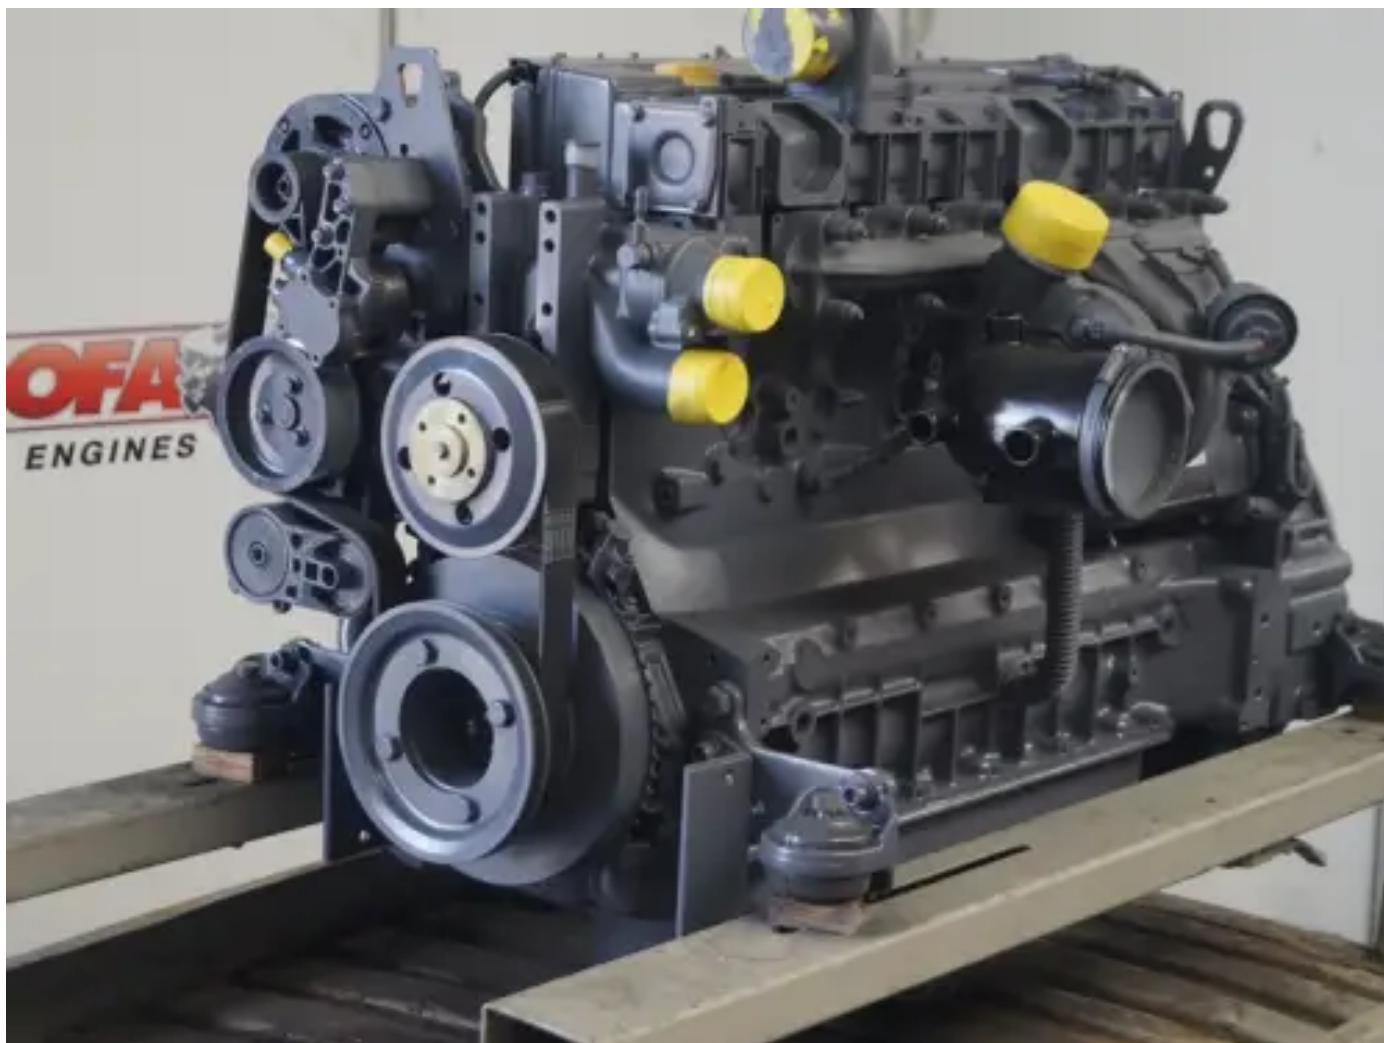

DEUTZ TCD2013L06 4V NEW

[Contact us](#)

Specifications

Condition:	New
Brand:	deutz
Type:	Diesel Engines
Kind of product:	Original
Nominal Power @ Nominal Rpm	243 kw