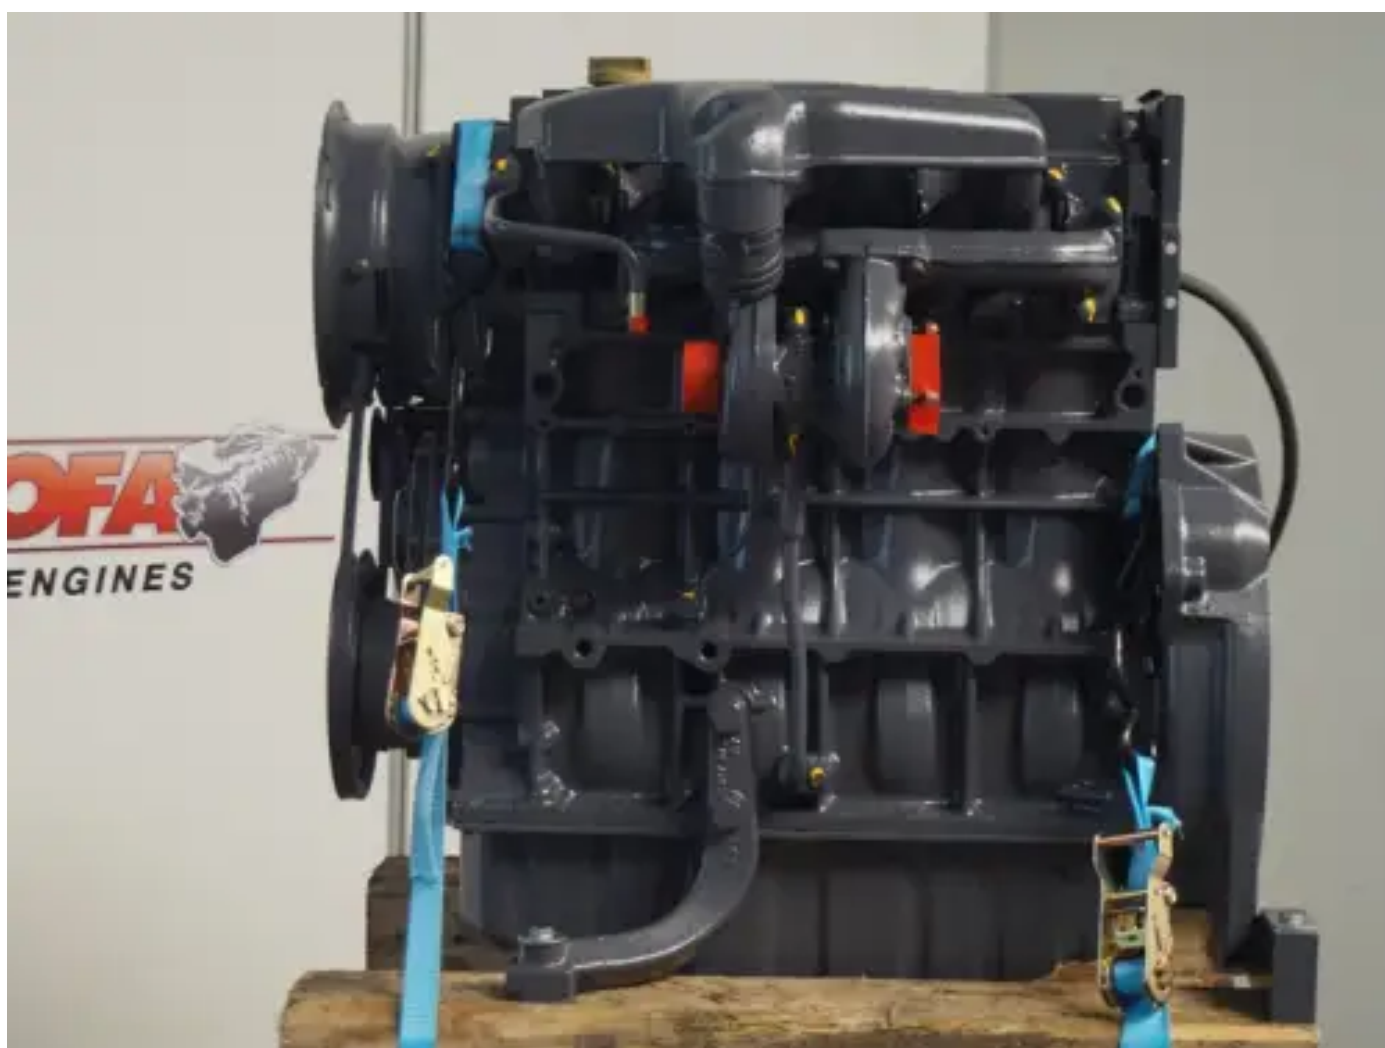

# RECONDITIONED DEUTZ TD2011L04I ENGINE

[Contact us](#)

## Specifications

Condition:	Reconditioned
Brand:	deutz
Type:	Diesel Engines
Kind of product:	Original
Nominal Power @ Nominal Rpm	56 kw