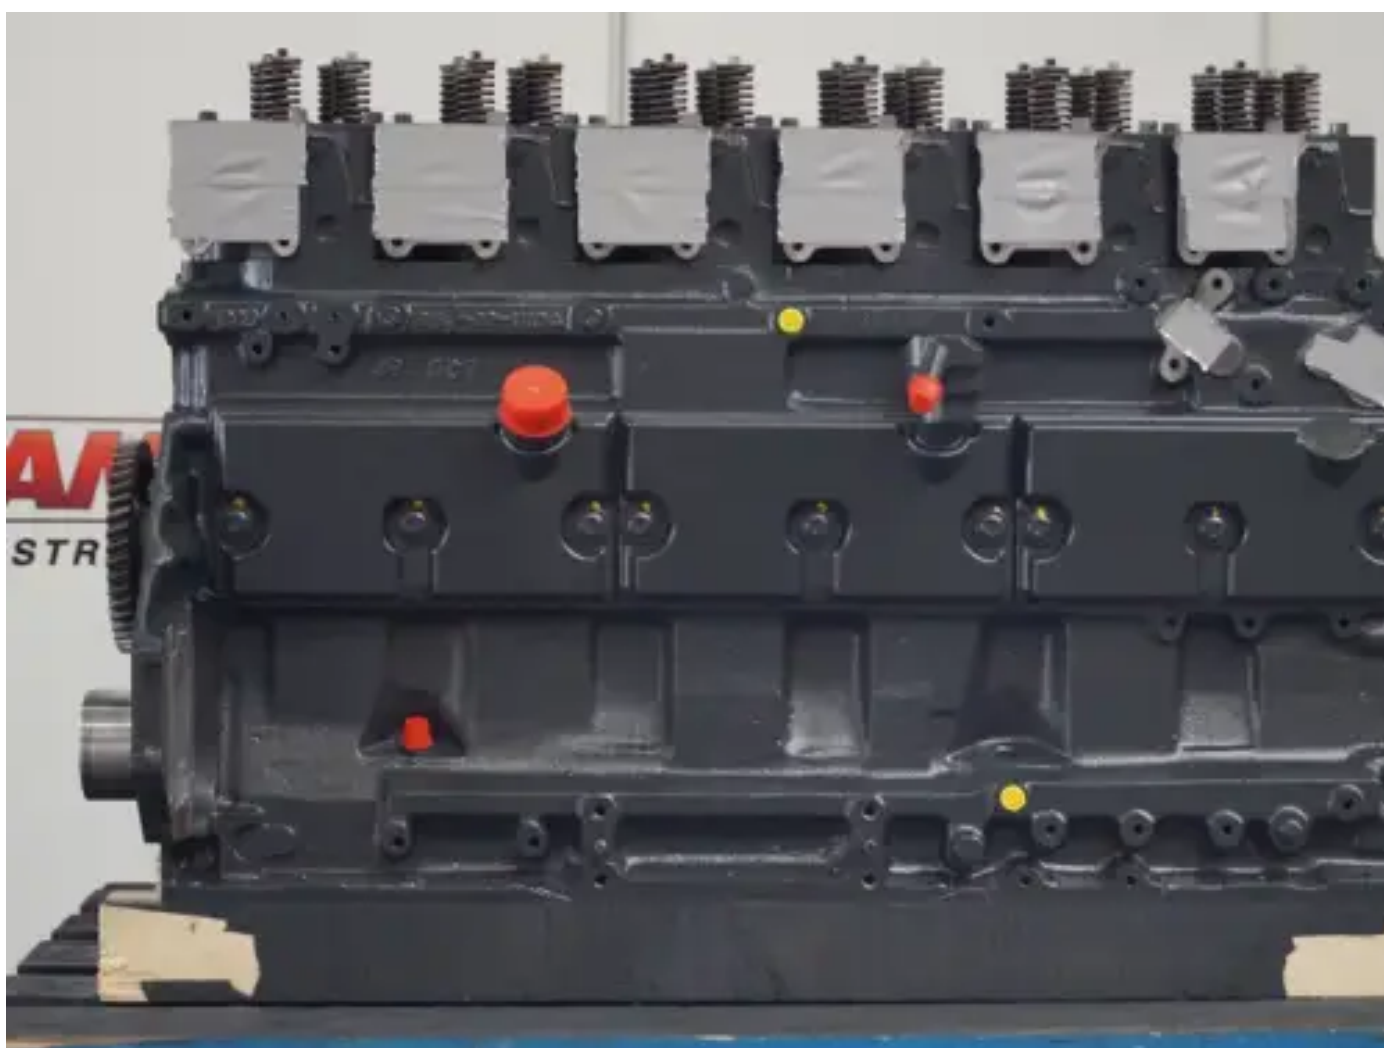

KOMATSU SA6D125-2 LONGBLOCK RECONDITIONED

[Contact us](#)

Specifications

| | |
|------------------|----------------|
| Condition: | Reconditioned |
| Brand: | komatsu |
| Type: | Diesel Engines |
| Kind of product: | Original |
| Engine Fuel Type | diesel |