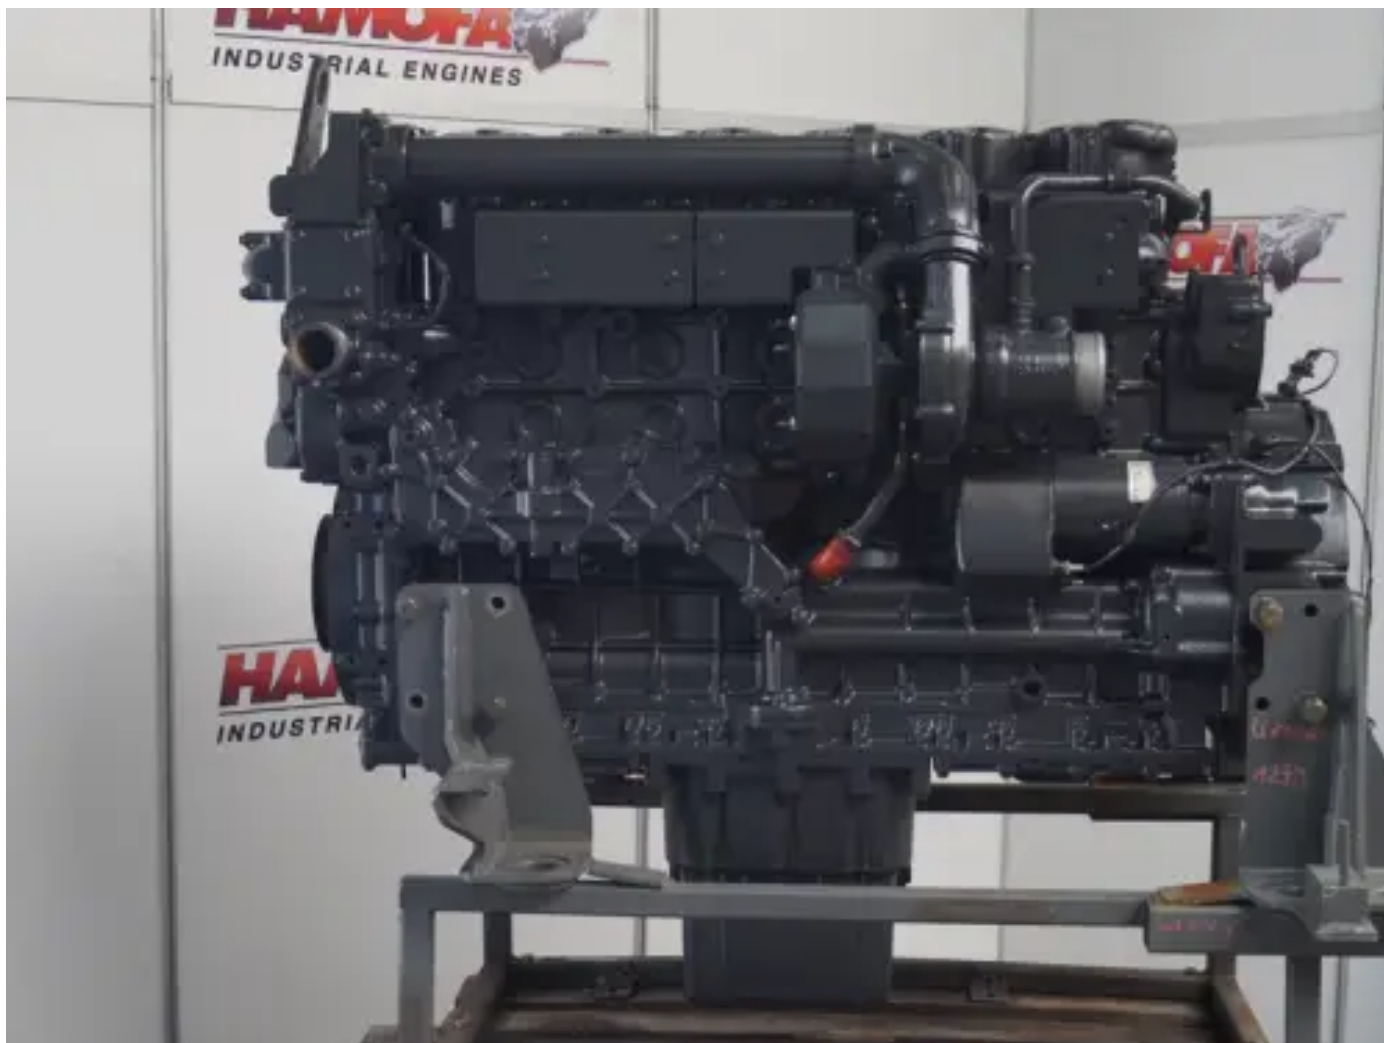

LIEBHERR D936L-A6 RECONDITIONED

[Contact us](#)

Specifications

Condition:	Reconditioned
Brand:	liebherr
Type:	Diesel Engines
Kind of product:	Original
Bore	122 mm
Engine capacity	10500 cc

Qty Cylinders

6 qty

Stroke

150 mm
