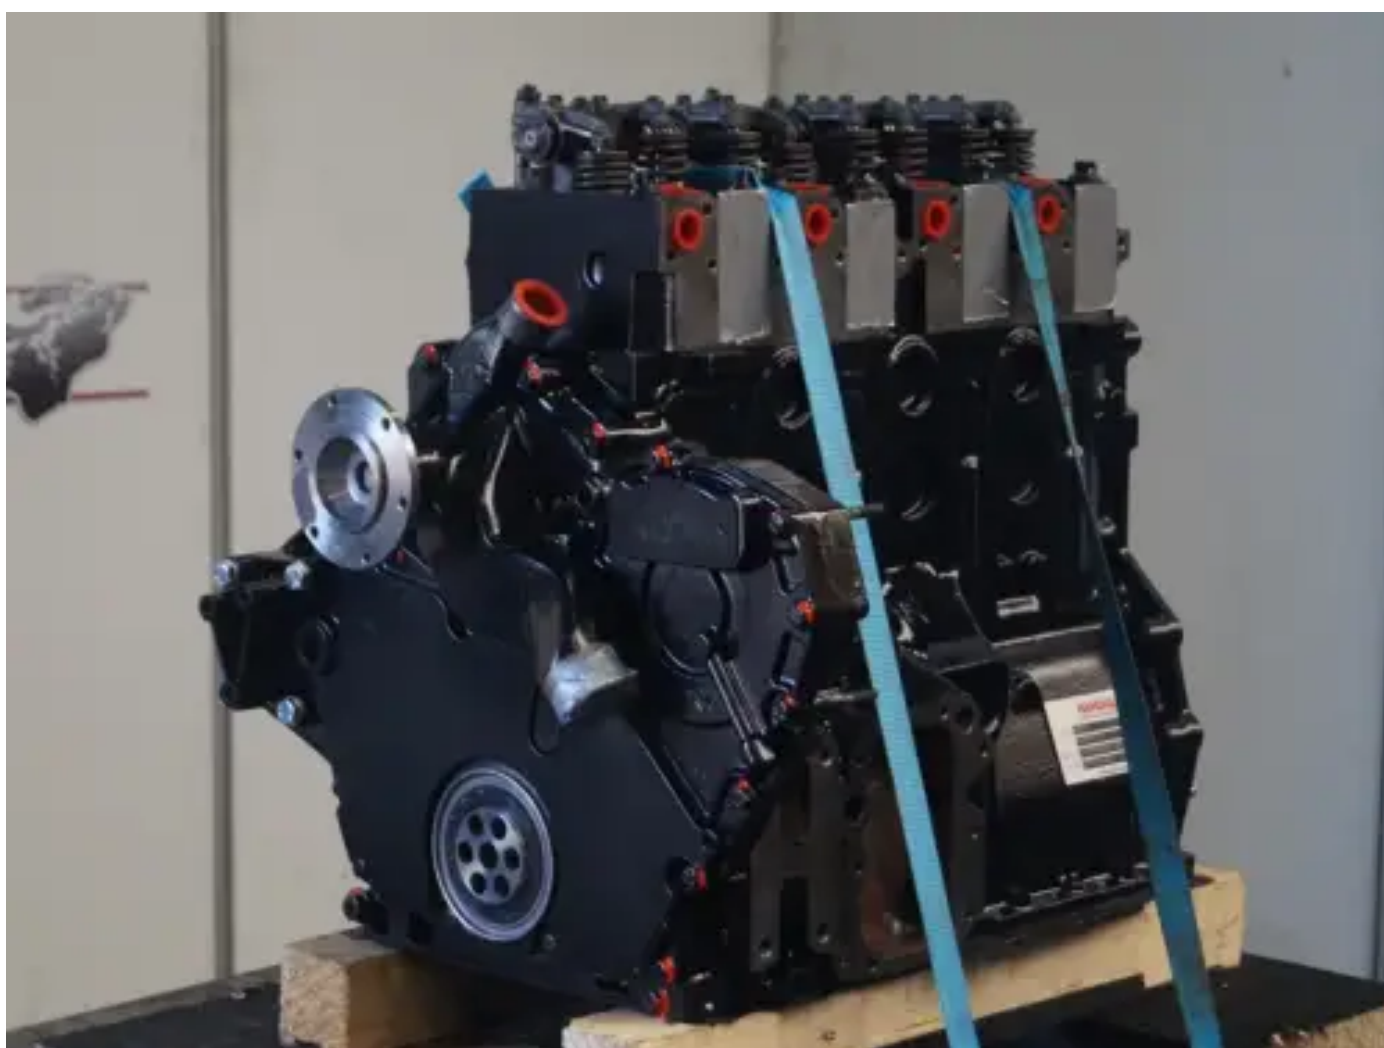

RECONDITIONED MAN D0824-GF LONGBLOCK

[Contact us](#)

Specifications

Condition:	Reconditioned
Brand:	man
Type:	Diesel Engines
Kind of product:	Original
Bore	108 mm

Emission Certificate	euro 0
Aspiration type	natuurlijk aangezogen
Engine capacity	4580 cc
Engine Fuel Type	diesel
Engine Injection Type	rotatie pomp
Nominal Power @ Nominal Rpm	75 kw
Nominal Rpm @ Nominal Power	2700 rpm
Qty Cylinders	4 qty
Stroke	125 mm