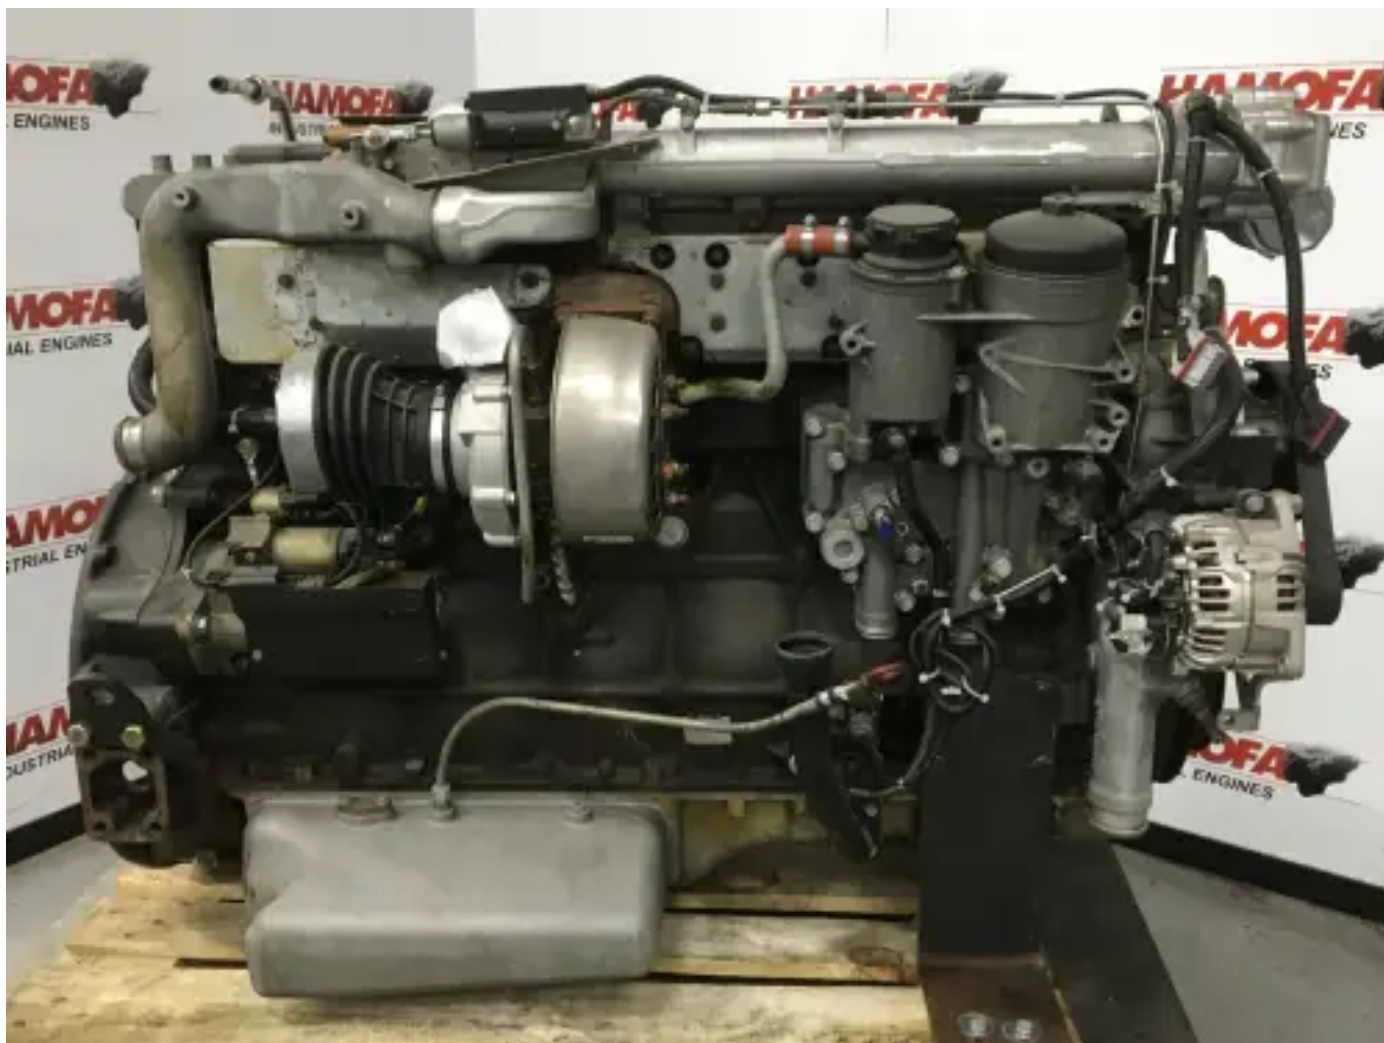

## MAN D2066-LOH01 USED

[Contact us](#)

### Specifications

Project number: PRJB2021129129

Condition: Used

Brand: man

Motor serial number: 50416221661589

Type: Diesel Engines

Kind of product: Original

Bore	120 mm
ECU Present	yes
Emission Certificate	euro 4
Aspiration type	turbo intercooler
Engine capacity	10520 cc
Engine color	black
Engine cooling type	radiator cooled (std)
Exhaust System	dry
Engine Fuel Type	diesel
Injection Type	ecu (electronic control unit)
Engine Injection Type	directe injectie
Nominal Power @ Nominal Rpm	235 kw
Nominal Rpm @ Nominal Power	1900 rpm
Qty Cylinders	6 qty
Flywheel SAE	unknown
Flywheel housing SAE	sae 1
Starter Voltage	24 volt
Stroke	155 mm
Total Height	120 cm
Length	160 cm
Width	90 cm
Turbo type	dry
Weight (Specific)	1050 kg