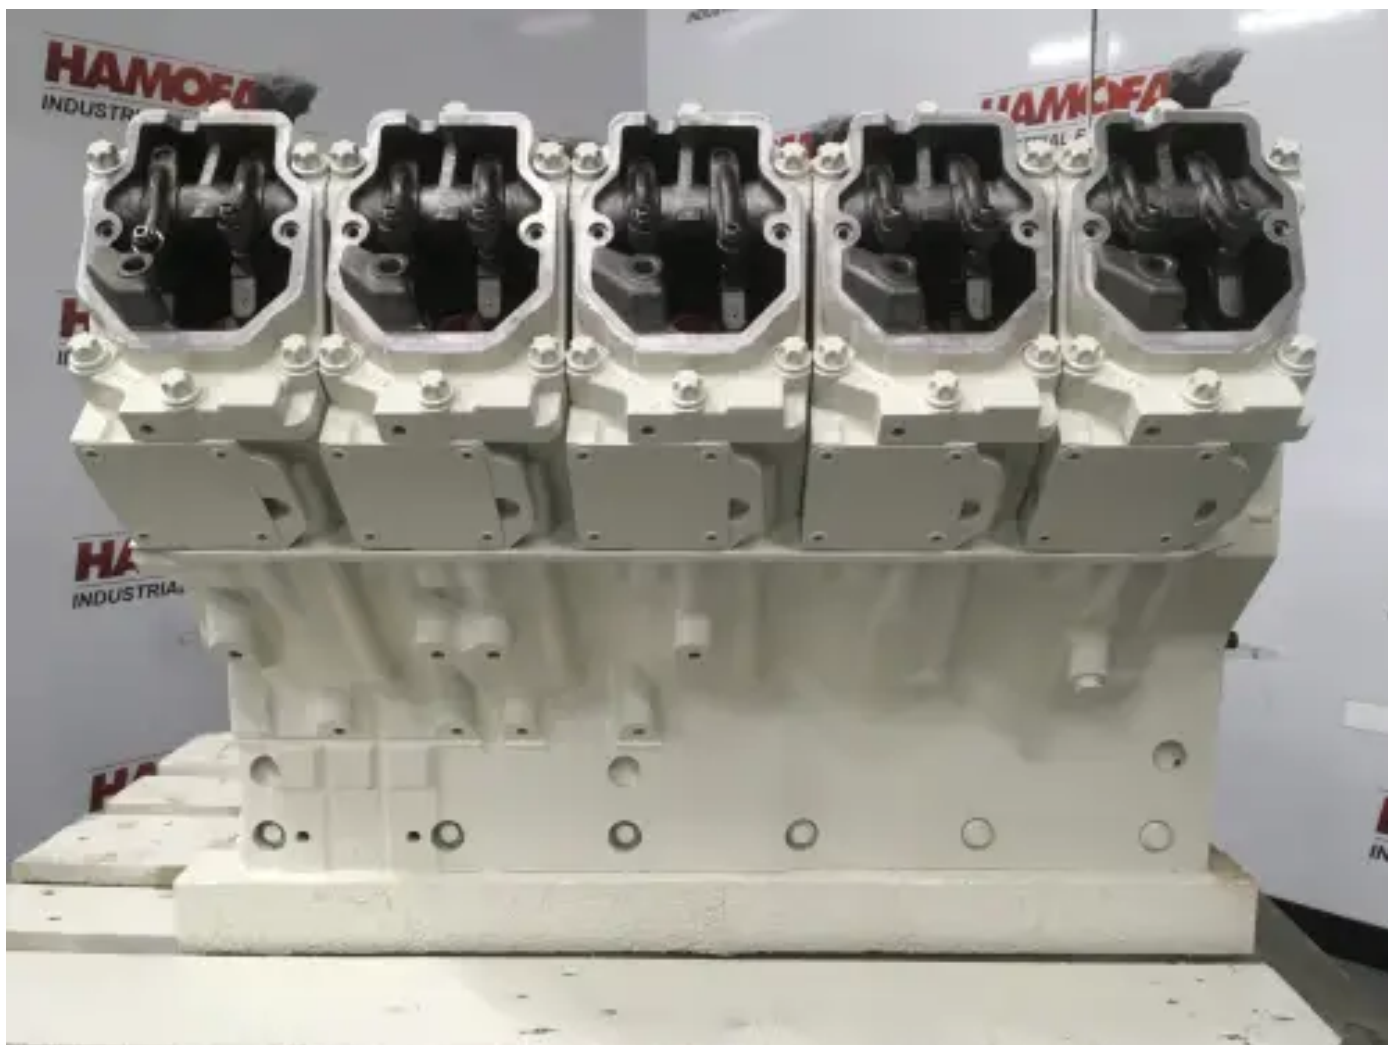

MAN D2840-LE423 LONGBLOCK RECONDITIONED

[Contact us](#)

Specifications

Condition:	Reconditioned
Brand:	man
Type:	Diesel Engines
Kind of product:	Original
Emission Certificate	euro 0

Nominal Power @ Nominal Rpm 809 kw

Nominal Rpm @ Nominal Power 2300 rpm
