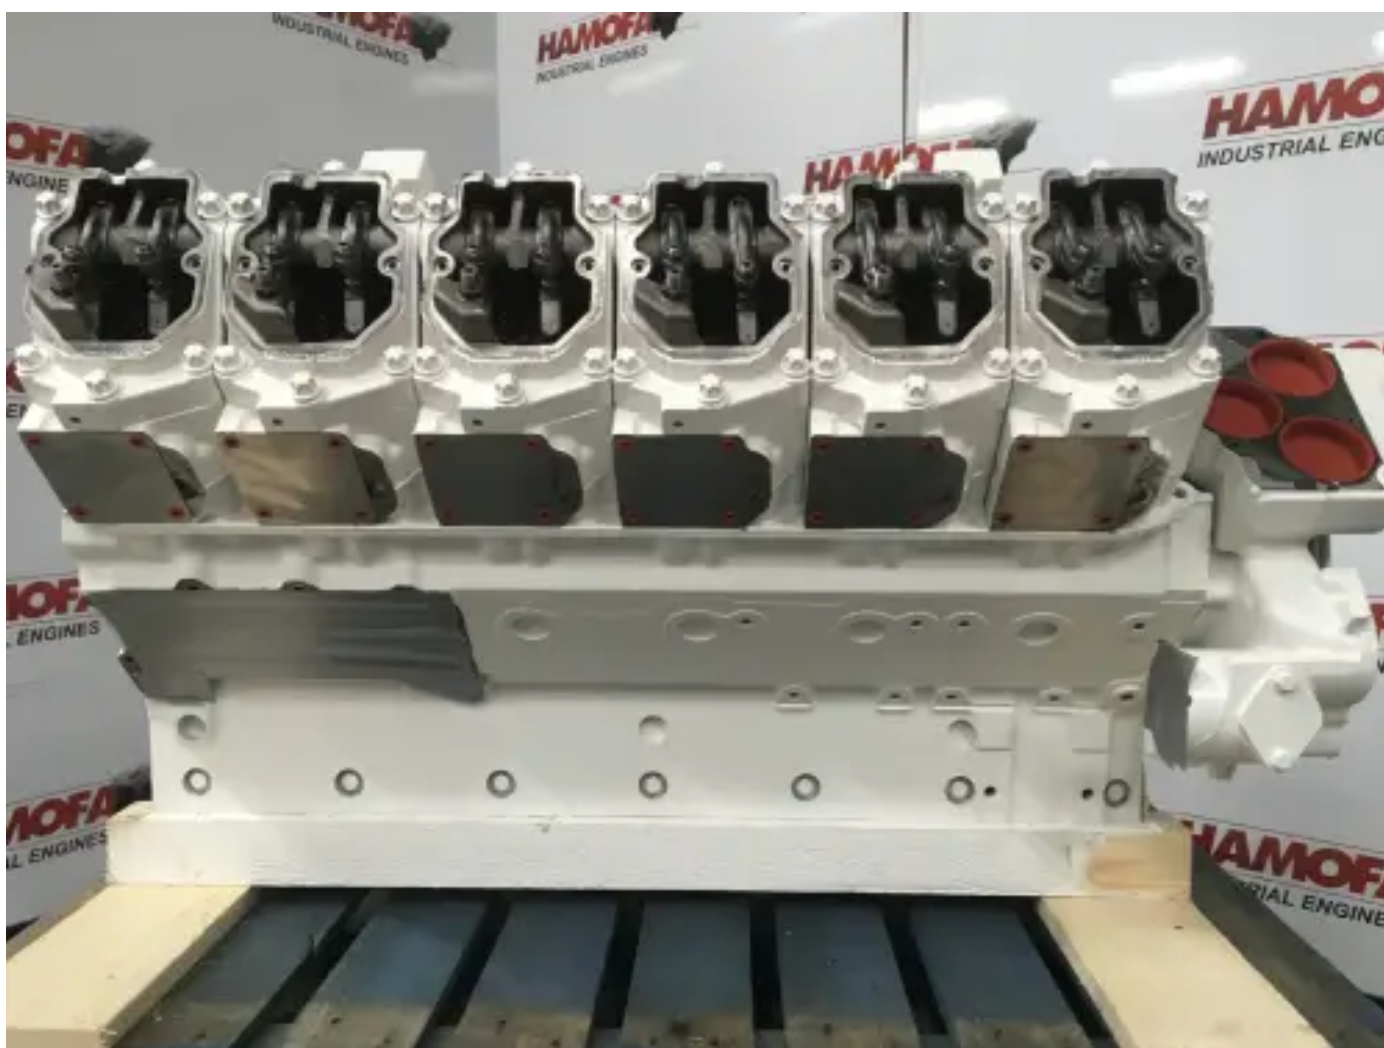

RECONDITIONED LONGBLOCK MAN D2842-LE433

[Contact us](#)

Specifications

Condition:	Reconditioned
Brand:	man
Type:	Diesel Engines
Kind of product:	Original