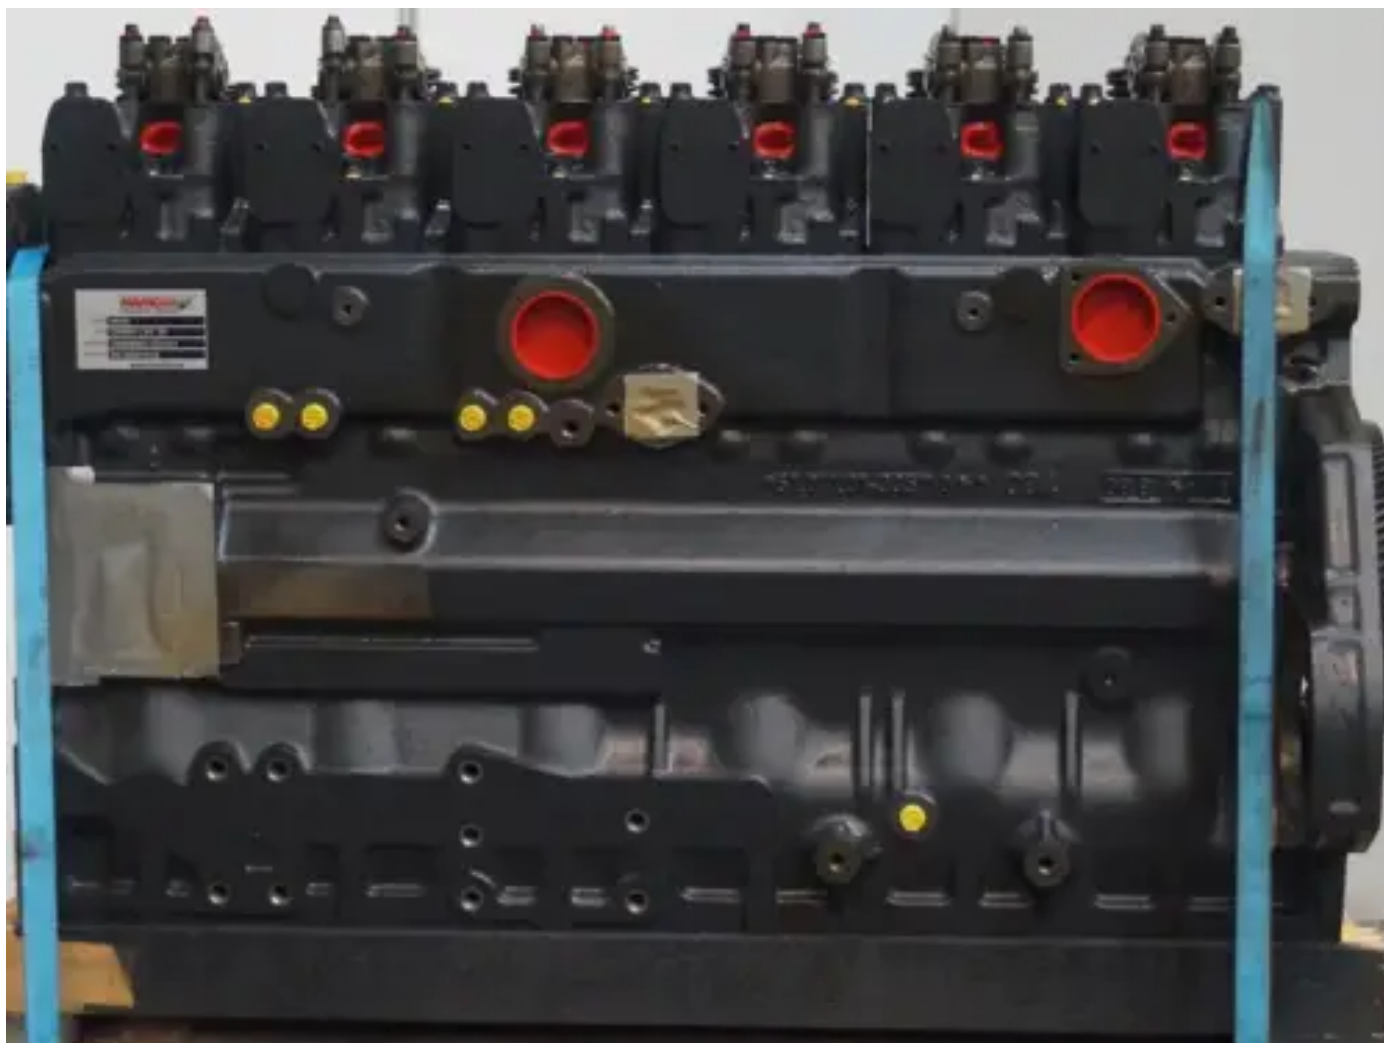

MAN D2866-LXE30 RECONDITIONED

[Contact us](#)

Specifications

Condition: Reconditioned

Brand: man

Type: Diesel Engines

Kind of product: Original