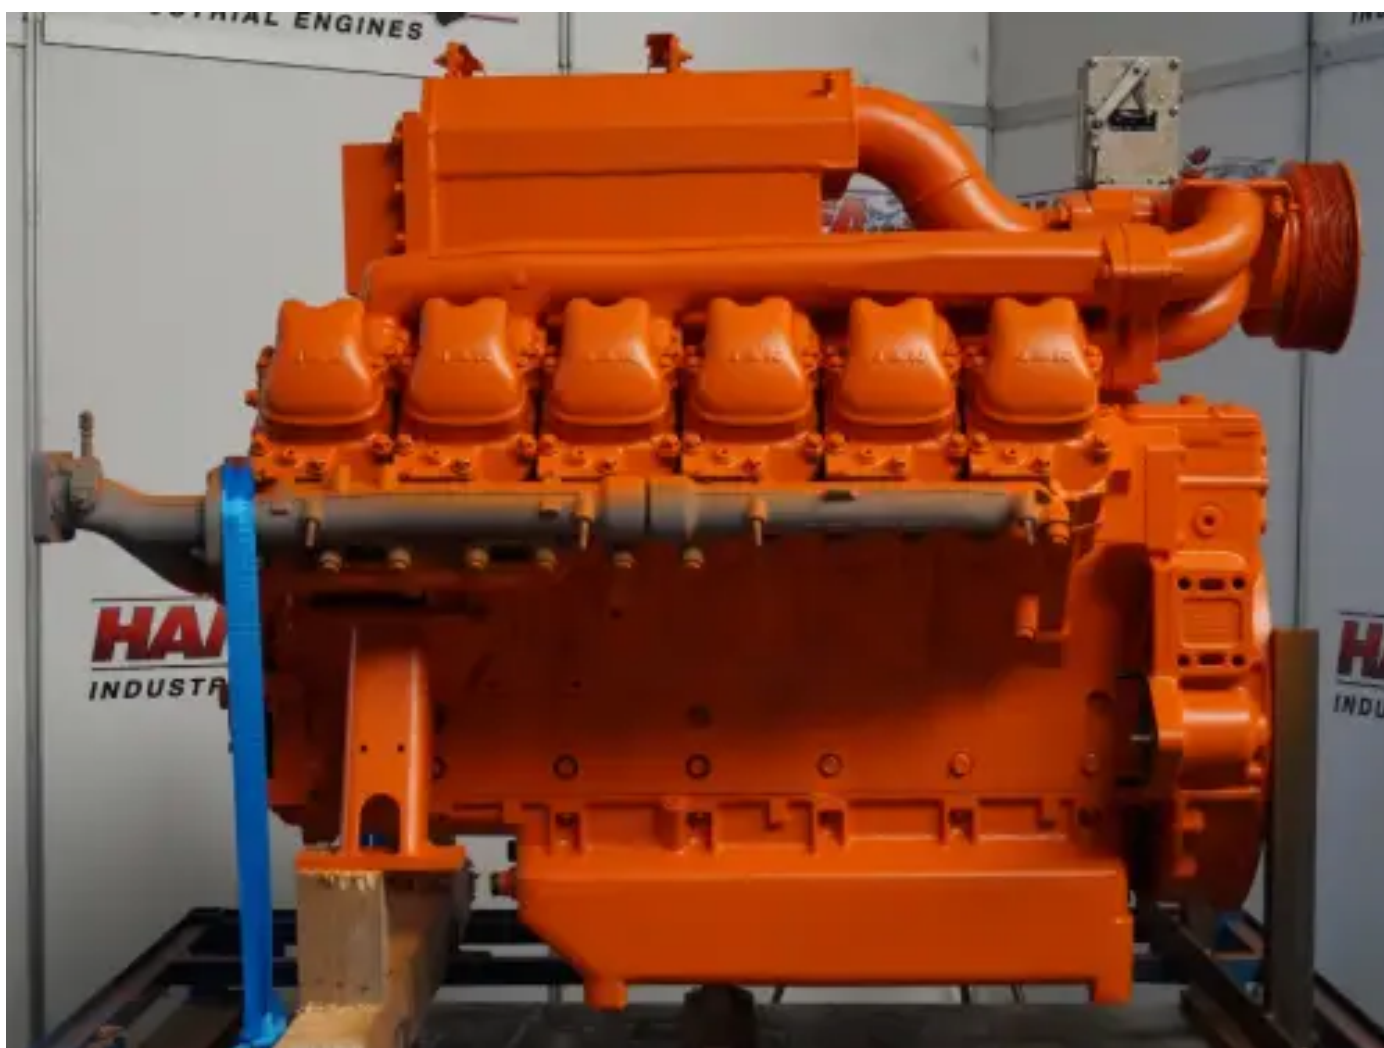

MAN E2842-LE322 LONGBLOCK RECONDITIONED

[Contact us](#)

Specifications

Condition:	Reconditioned
Brand:	man
Type:	Diesel Engines
Kind of product:	Original
Bore	128 mm

Emission Certificate	euro 0
Aspiration type	turbo intercooler
Engine capacity	21927 cc
Engine Injection Type	zuigleiding inspuiting
Nominal Power @ Nominal Rpm	380 kw
Qty Cylinders	12 qty
Stroke	142 mm