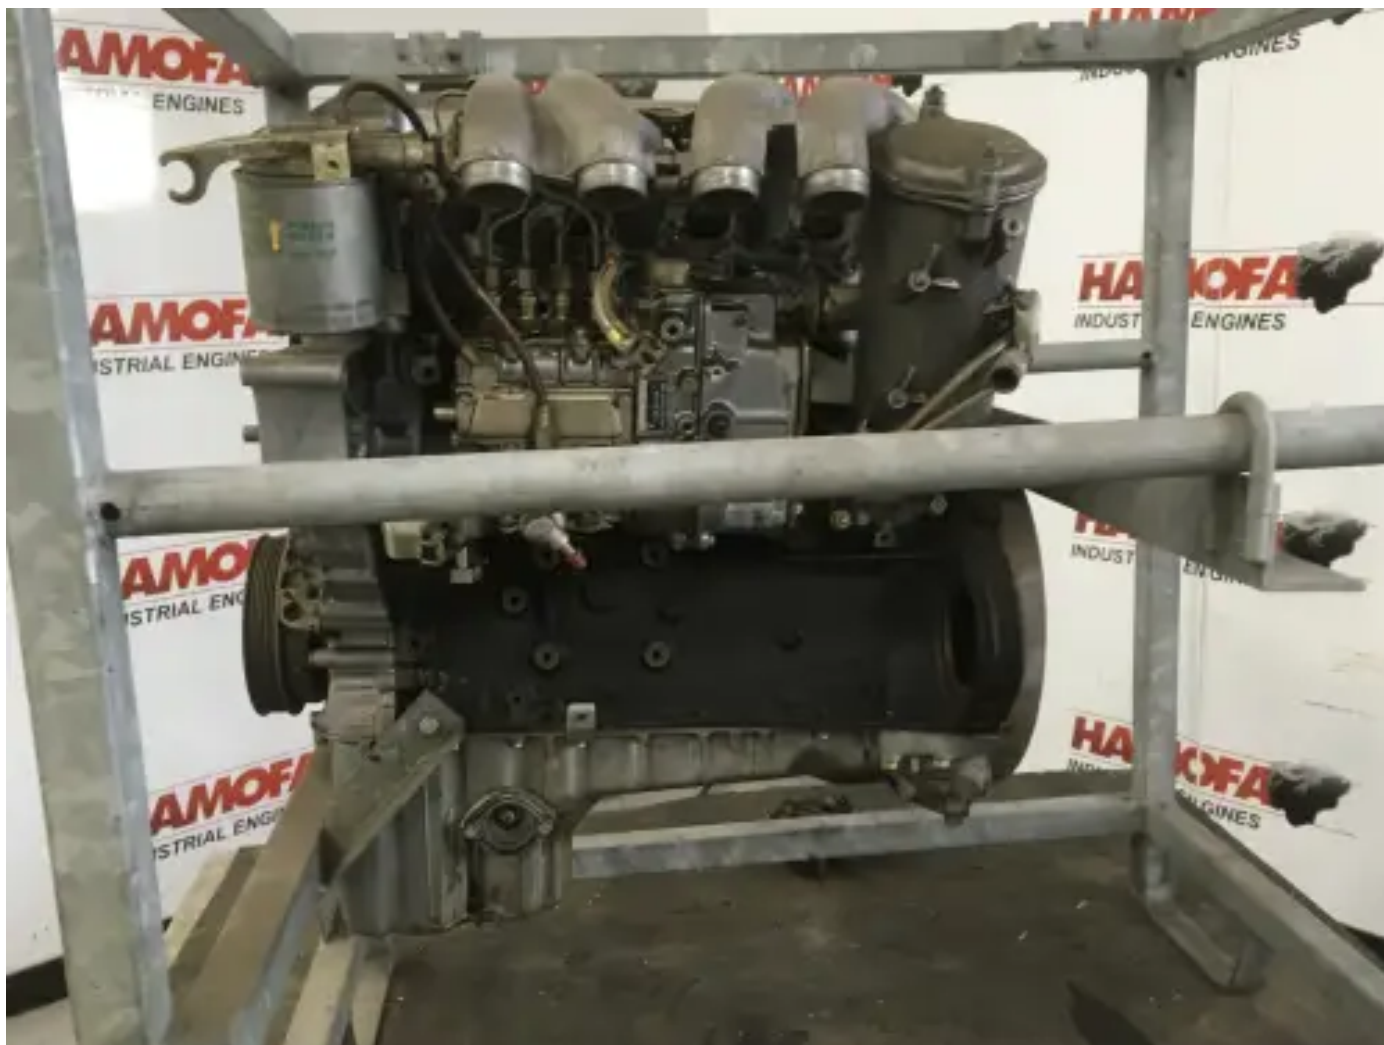

MERCEDES OM 601.911 USED

[Contact us](#)

Specifications

Project number: PRJB2021098520

Condition: Used

Brand: mercedes

Type: Diesel Engines

Kind of product: Original

Engine Condition: used

Construction year	1010
Bore	87 mm
ECU Present	no
Aspiration type	natuurlijk aangezogen
Engine capacity	1997 cc
Engine color	grey
Engine cooling type	radiator cooled (std)
Exhaust System	dry
Injection Type	mechanical fuelpump
Engine Injection Type	voorkamer
Nominal Power @ Nominal Rpm	53 kw
Qty Cylinders	4 qty
Flywheel SAE	unknown
Flywheel housing SAE	no sae size
Starter Voltage	no starter present
Stroke	84 mm
Total Height	110 cm
Length	100 cm
Width	80 cm
Turbo type	none mounted
Weight (Specific)	180 kg