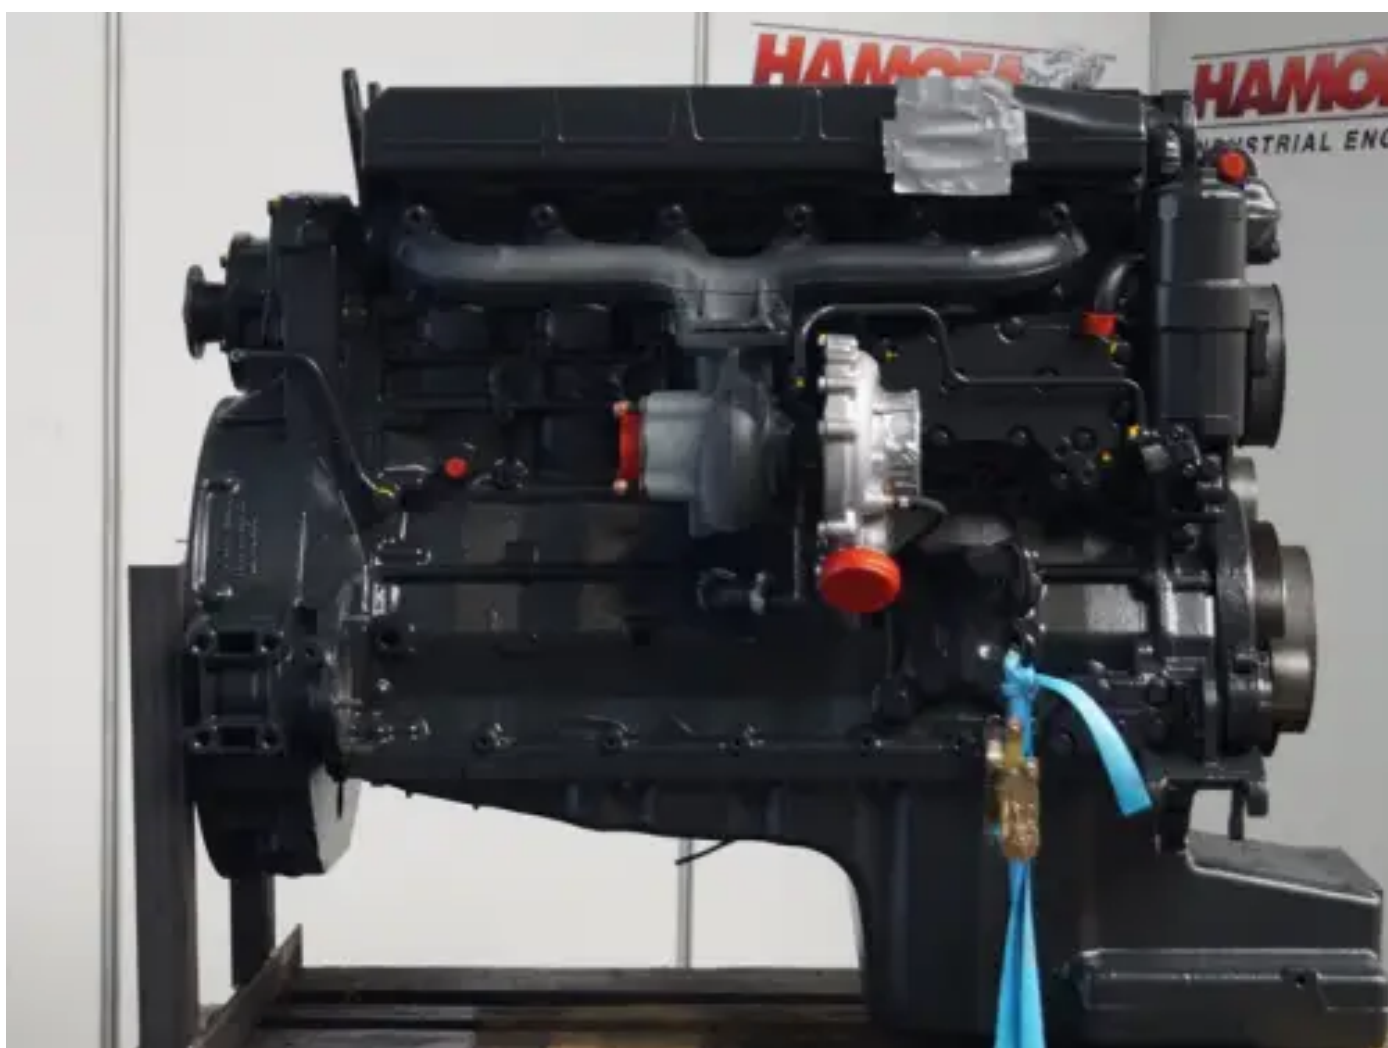

MERCEDES OM 906.991

RECONDITIONED

[Contact us](#)

Specifications

Condition:	Reconditioned
Brand:	mercedes
Type:	Diesel Engines
Kind of product:	Original
Emission Certificate	euro 3