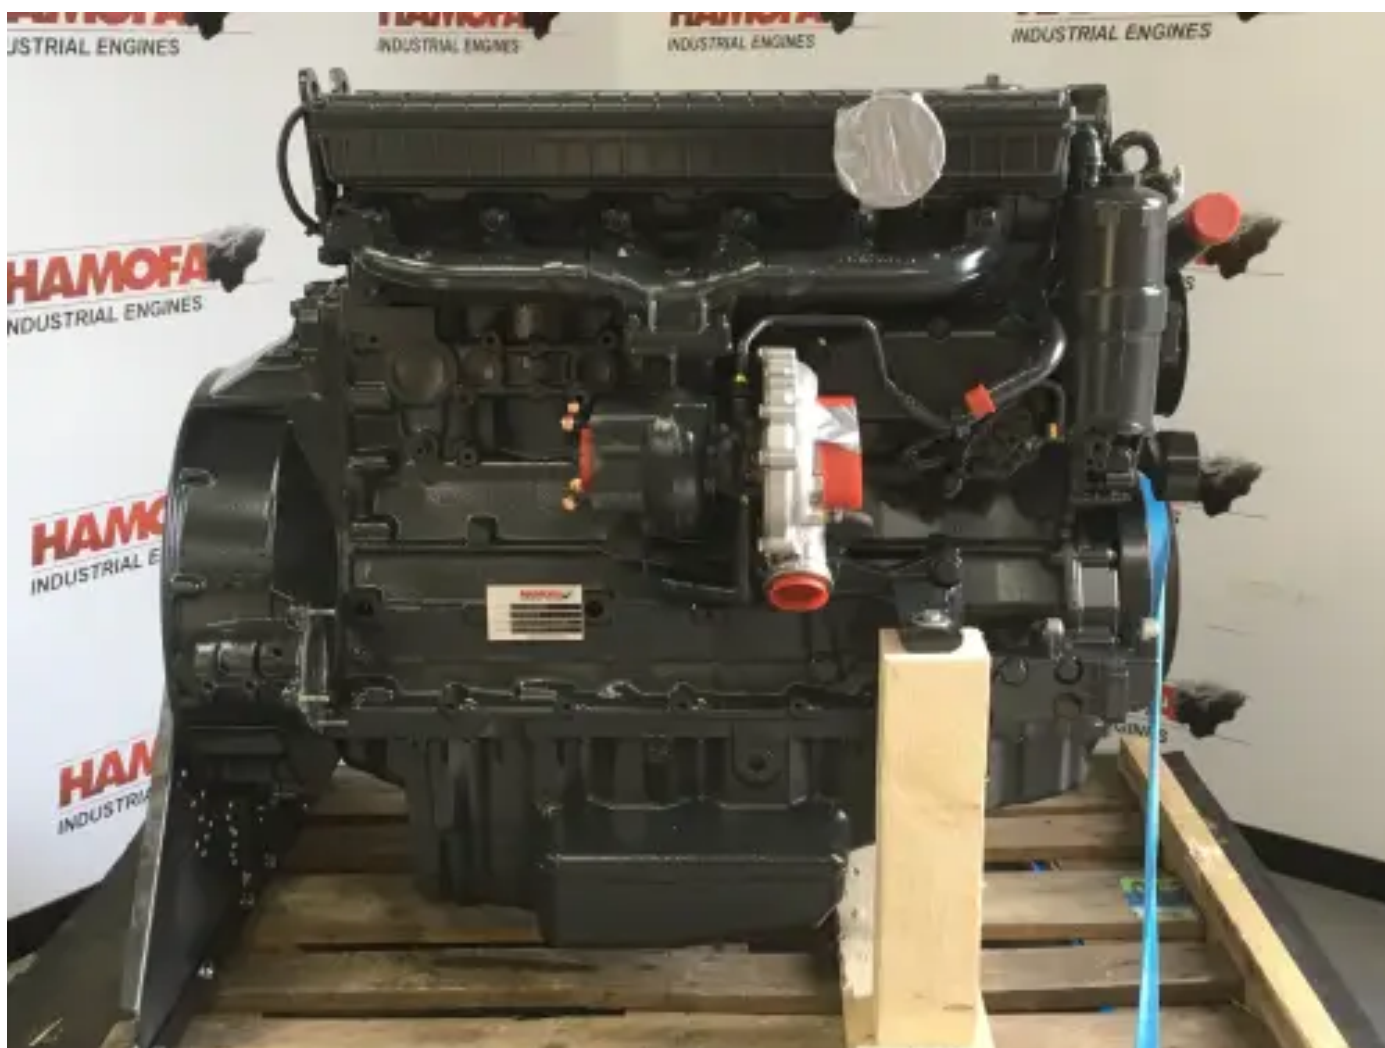

MERCEDES OM 926.929

RECONDITIONED

[Contact us](#)

Specifications

Condition:	Reconditioned
Brand:	mercedes
Type:	Diesel Engines
Kind of product:	Original
Bore	106 mm

Emission Certificate	euro 3
Aspiration type	turbo intercooler
Engine capacity	7201 cc
Engine Fuel Type	diesel
Engine Injection Type	directe injectie
Nominal Power @ Nominal Rpm	220 kw
Qty Cylinders	6 qty
Stroke	136 mm