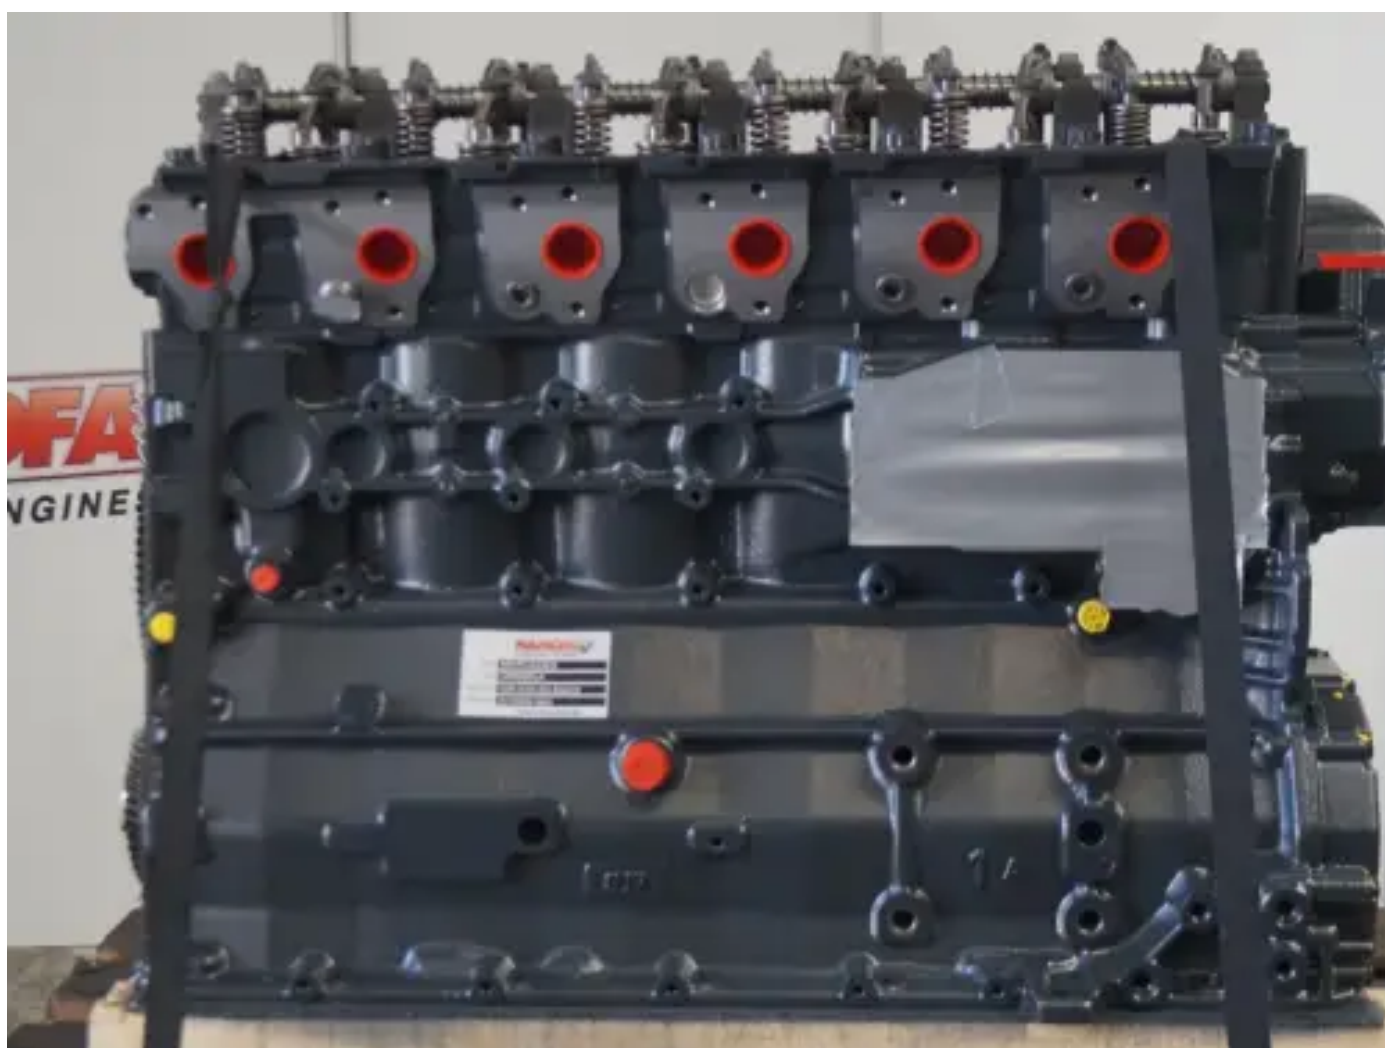

MERCEDES OM 926.939 LONGBLOCK RECONDITIONED

[Contact us](#)

Specifications

Condition:	Reconditioned
Brand:	mercedes
Type:	Diesel Engines
Kind of product:	Original
Bore	106 mm

Emission Certificate	euro 4
Aspiration type	turbo intercooler
Engine capacity	7201 cc
Engine Fuel Type	diesel
Engine Injection Type	directe injectie
Nominal Power @ Nominal Rpm	210 kw
Qty Cylinders	6 qty
Stroke	136 mm