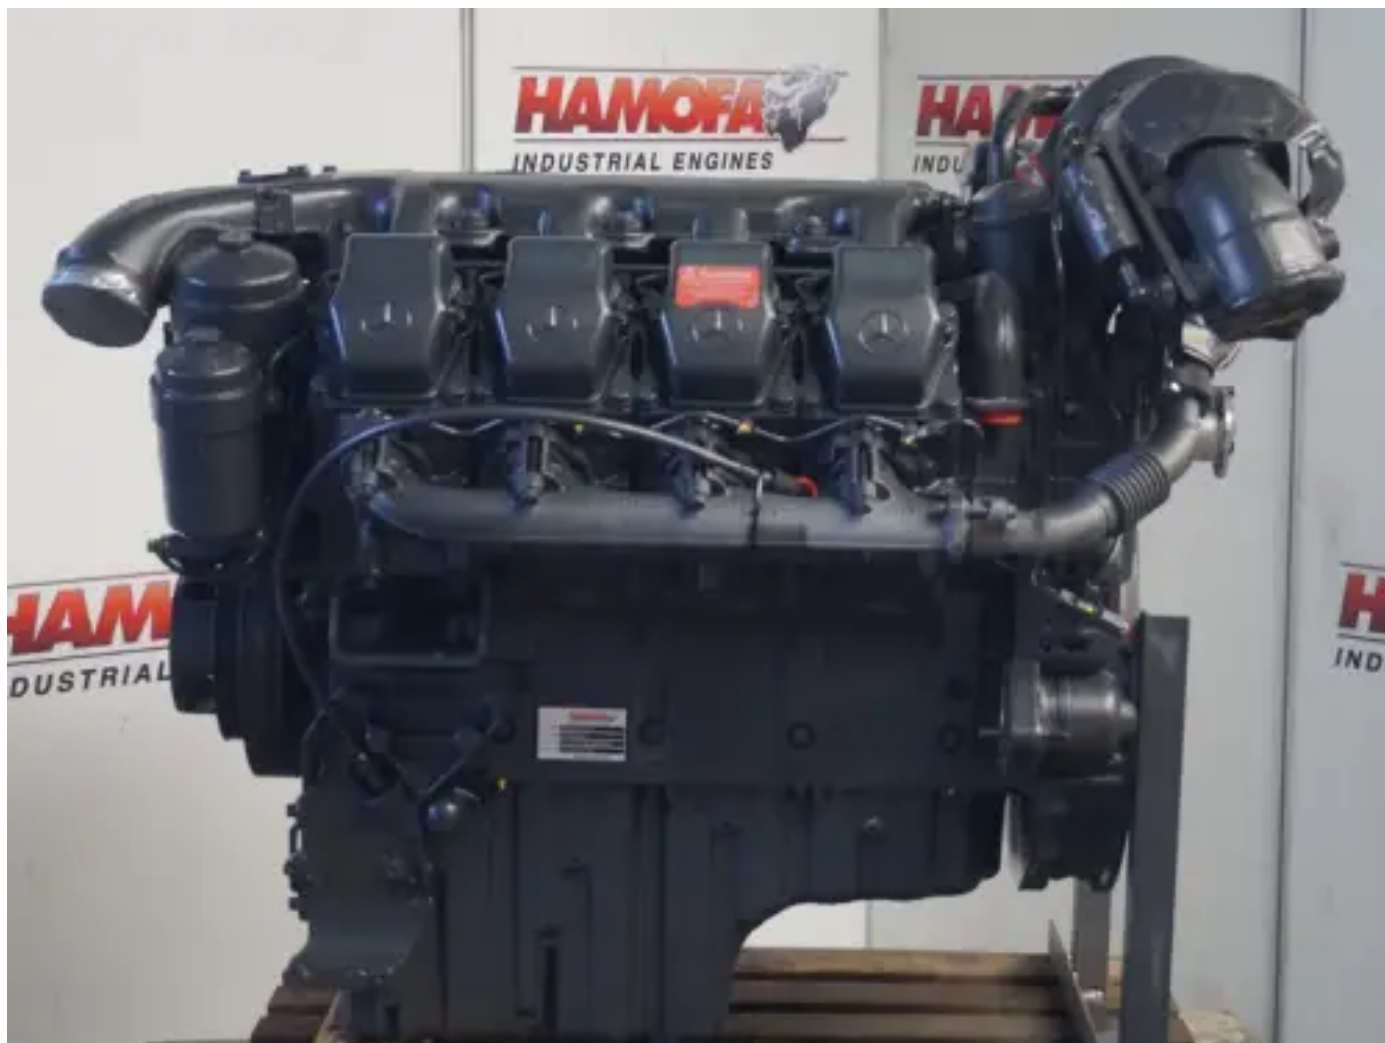

MERCEDES OM 942.991 NEW

[Contact us](#)

Specifications

Condition:	New
Brand:	mercedes
Type:	Diesel Engines
Kind of product:	Original
Bore	130 mm
Engine capacity	15928 cc

Engine Fuel Type	diesel
Nominal Power @ Nominal Rpm	480 kw
Qty Cylinders	8 qty
Stroke	150 mm