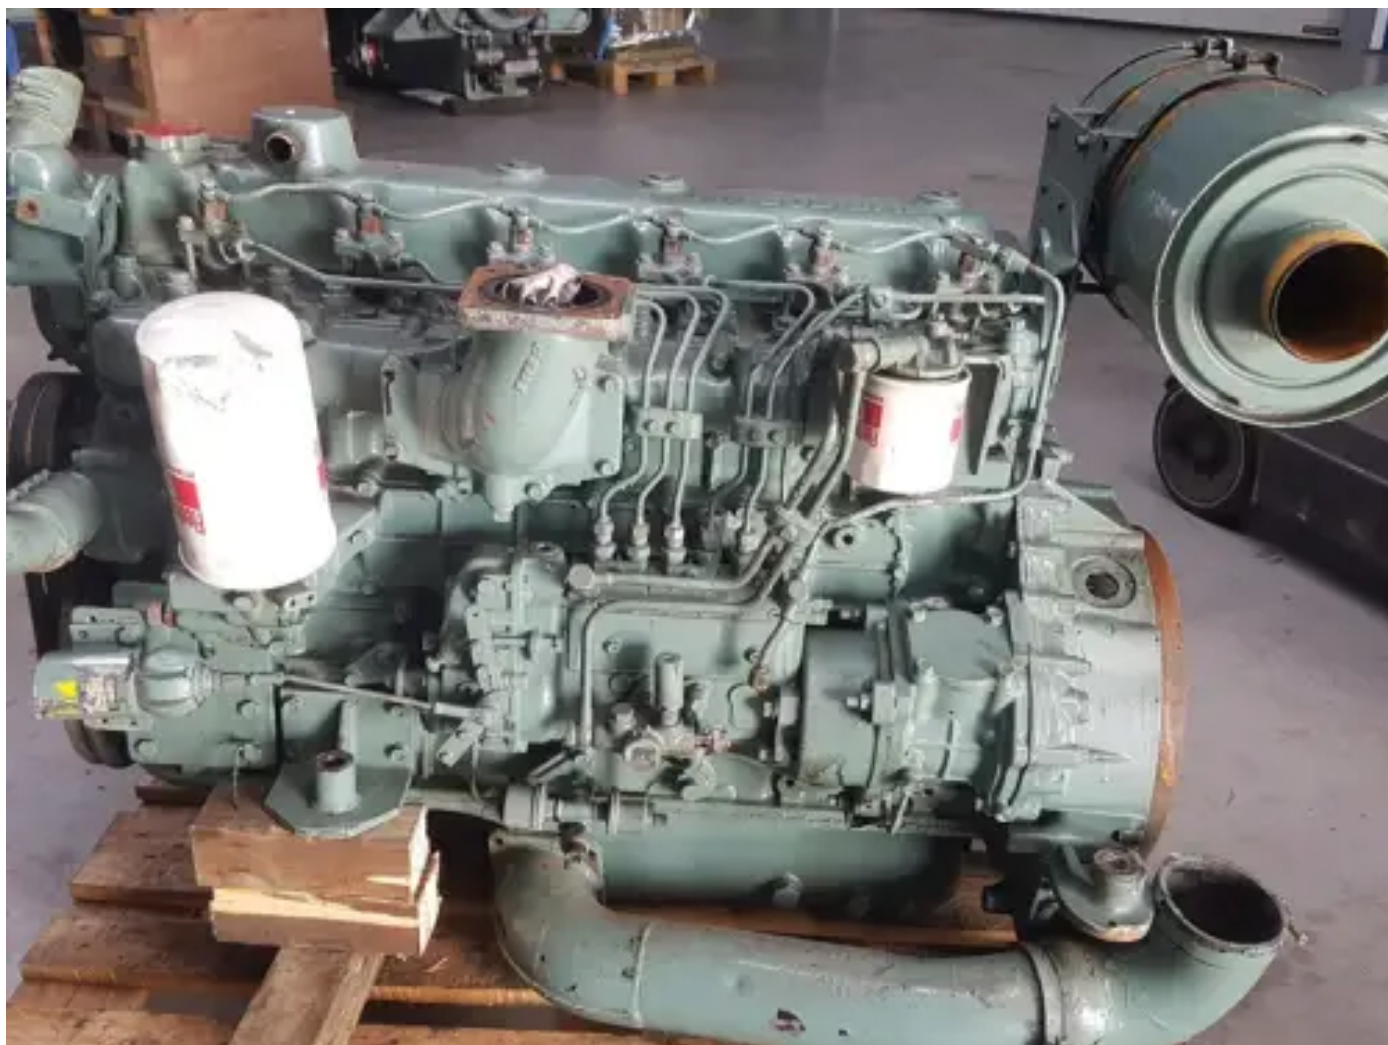

## mitsubishi 6D14 USED

[Contact us](#)

### Specifications

Project number: PRJN2025100138

Condition: Used

Brand: mitsubishi

Motor serial number: 6D14-662758

Type: Diesel Engines

Kind of product: Original

Engine Condition	used
ECU Present	no
Engine color	beige
Engine cooling type	external exchanger (eg. keel cooled)
Exhaust System	watercooled
Injection Type	mechanical fuel pump
Starter Voltage	24 volt
Total Height	120 cm
Length	145 cm
Width	85 cm
Turbo type	none mounted
Weight (Specific)	800 kg
Working Hours	3450 hour(s)