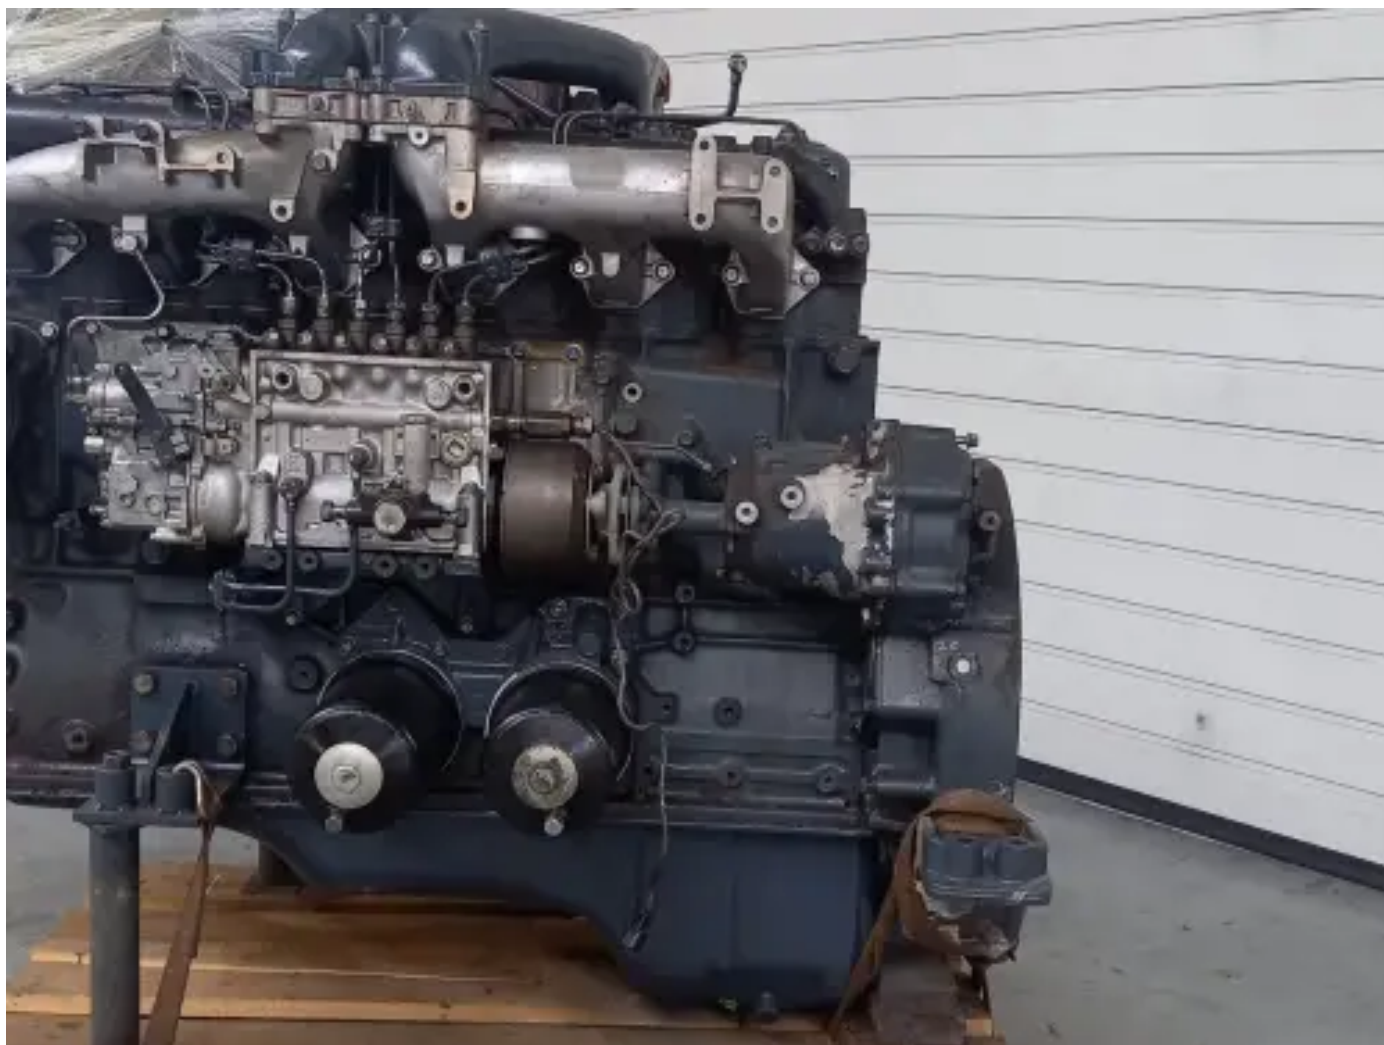

## mitsubishi 6D24-TE USED

[Contact us](#)

### Specifications

Project number: PRJN2025100112

Condition: Used

Brand: mitsubishi

Motor serial number: 413755

Type: Diesel Engines

Kind of product: Original

Engine Condition	used
Construction year	1010
ECU Present	no
Engine color	beige
Engine cooling type	radiator cooled (std)
Exhaust System	dry
Injection Type	mechanical fuelpump
Total Height	115 cm
Length	125 cm
Width	85 cm
Turbo type	dry
Weight (Specific)	1150 kg
Working Hours	3222 hour(s)