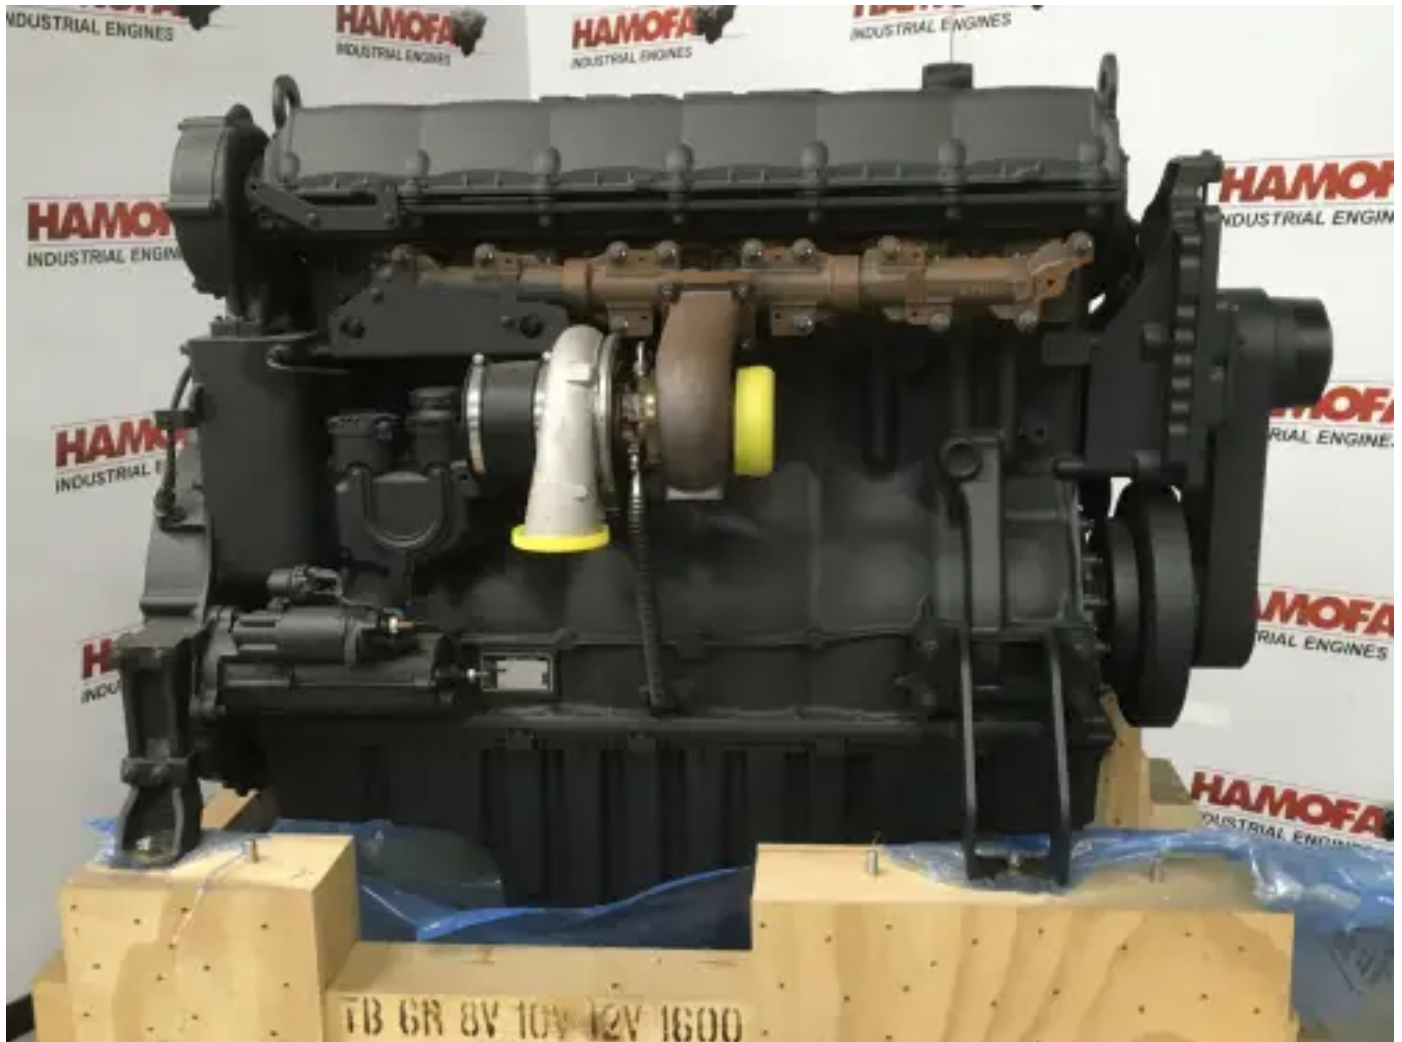

MTU 6R1600 G20F NEW

[Contact us](#)

Specifications

Project number: PRJB2021129240

Condition: New

Brand: mtu

Motor serial number: 16301002042

Type: Diesel Engines

Kind of product: Original

Engine Condition	new
Construction year	2012
ECU Present	yes
Engine color	black
Engine cooling type	radiator cooled (std)
Exhaust System	dry
Injection Type	ecu (electronic control unit)
Flywheel SAE	unknown
Flywheel housing SAE	sae 1
Starter Voltage	24 volt
Total Height	140 cm
Length	200 cm
Width	140 cm
Turbo type	dry
Weight (Specific)	1300 kg