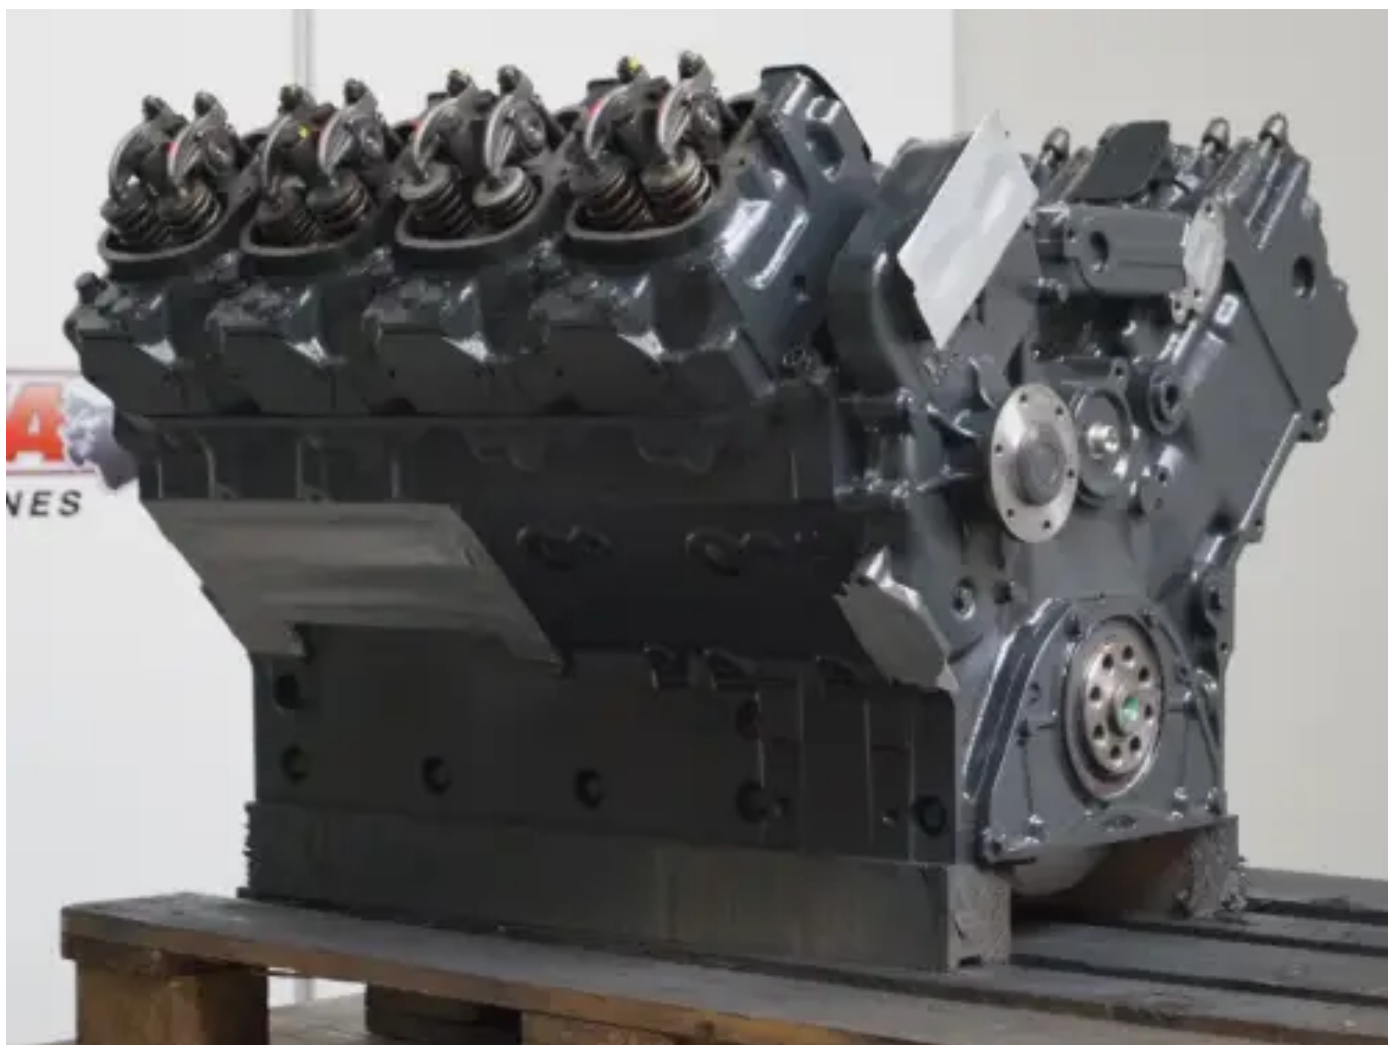

# RECONDITIONED MTU 8V183-TE92-490 LONGBLOCK

[Contact us](#)

## Specifications

Condition:	Reconditioned
Brand:	mtu
Type:	Diesel Engines
Kind of product:	Original
Nominal Power @ Nominal Rpm	490 kw