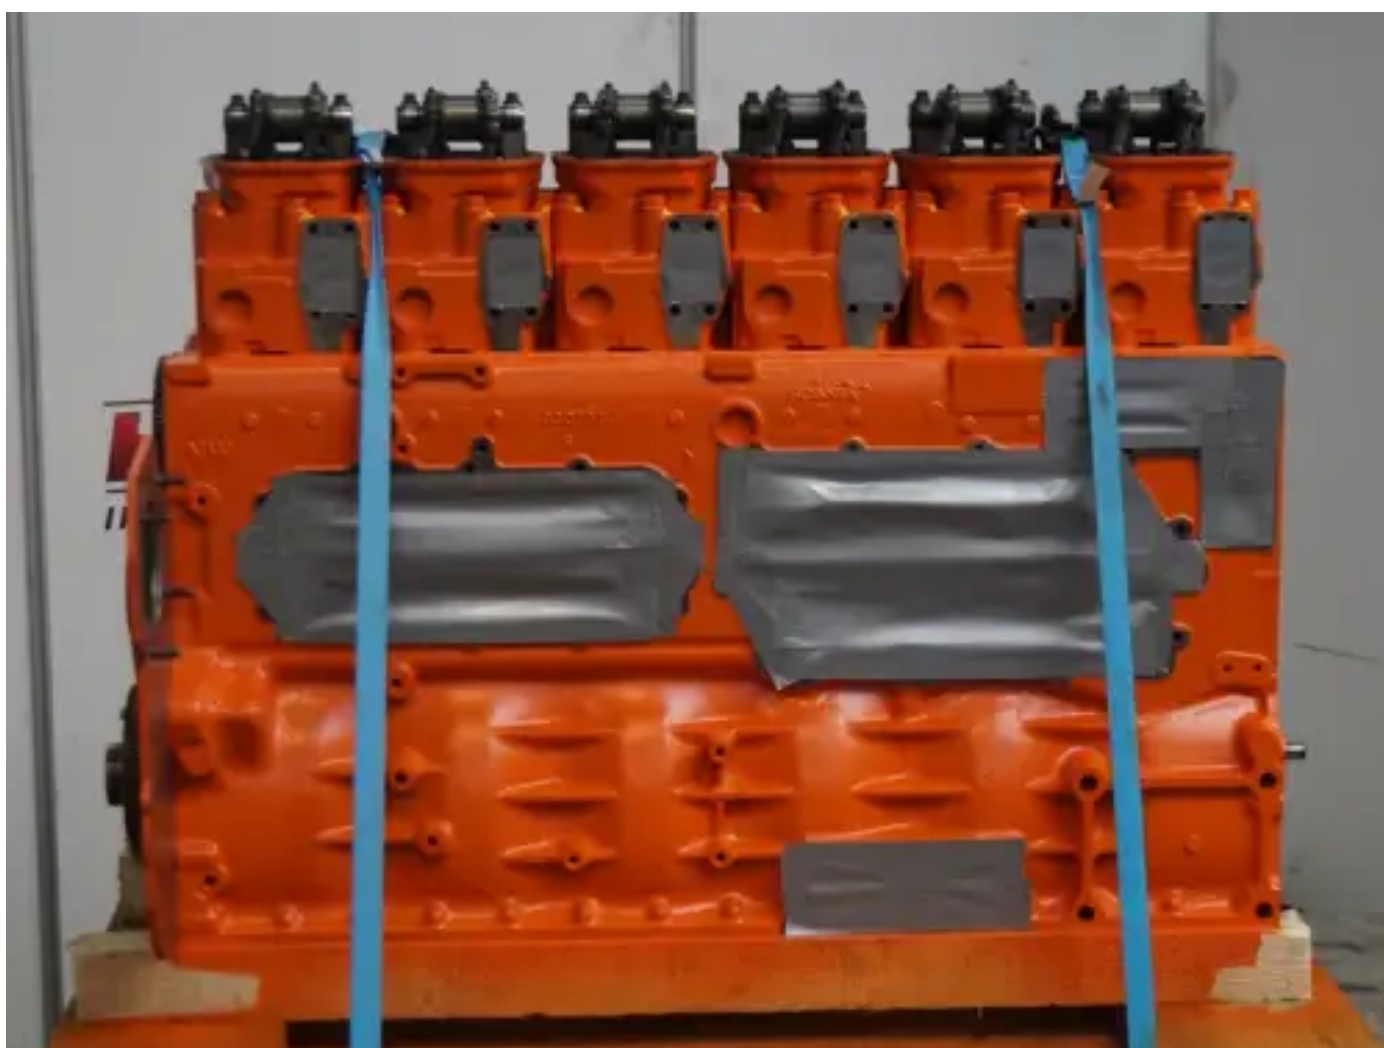

SCANIA DI12.45M LONGBLOCK RECONDITIONED

[Contact us](#)

Specifications

Condition:	Reconditioned
Brand:	scania
Type:	Diesel Engines
Kind of product:	Original
Bore	127 mm

Engine capacity	11700 cc
Engine Fuel Type	diesel
Engine Injection Type	direct re-30regelaar
Nominal Power @ Nominal Rpm	275 kw
Nominal Rpm @ Nominal Power	1500 rpm
Qty Cylinders	6 qty
Stroke	154 mm