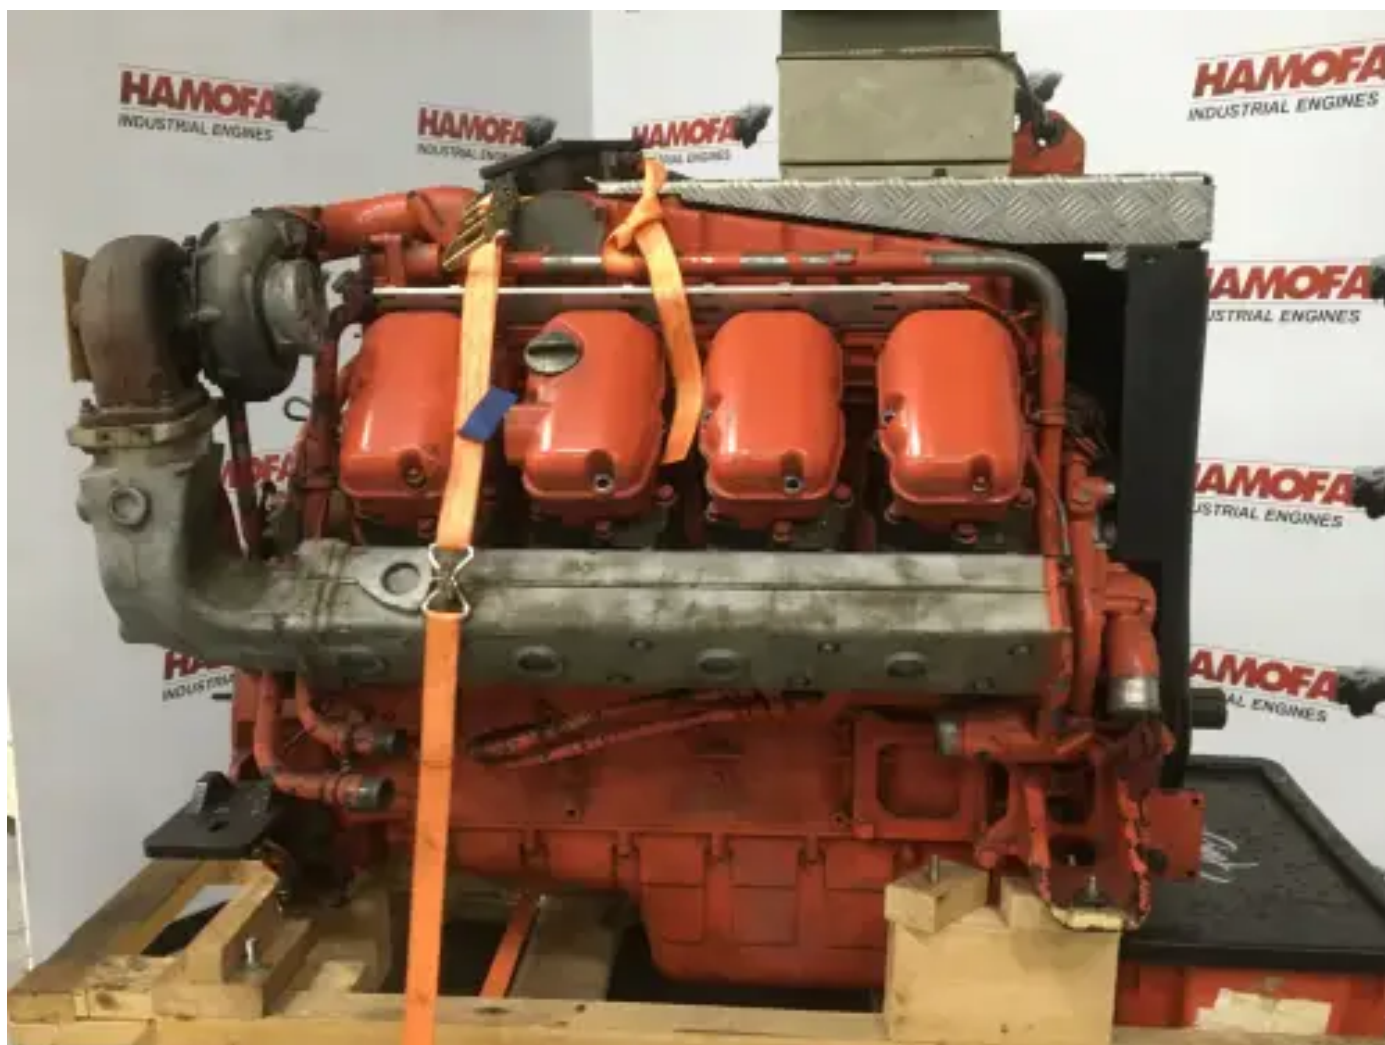

## USED SCANIA DI16.43M CORE ENGINE

[Contact us](#)

### Specifications

Project number: PRJB20220310031

Condition: Core

Brand: scania

Motor serial number: 6513485

Type: Diesel Engines

Kind of product: Original

Engine Condition	core
Construction year	1010
ECU Present	no
Engine color	orange
Engine cooling type	radiator cooled (std)
Exhaust System	watercooled
Injection Type	ecu (electronic control unit)
Flywheel SAE	unknown
Flywheel housing SAE	sae 1
Starter Voltage	no starter present
Total Height	160 cm
Length	190 cm
Width	110 cm
Turbo type	dry
Weight (Specific)	1550 kg