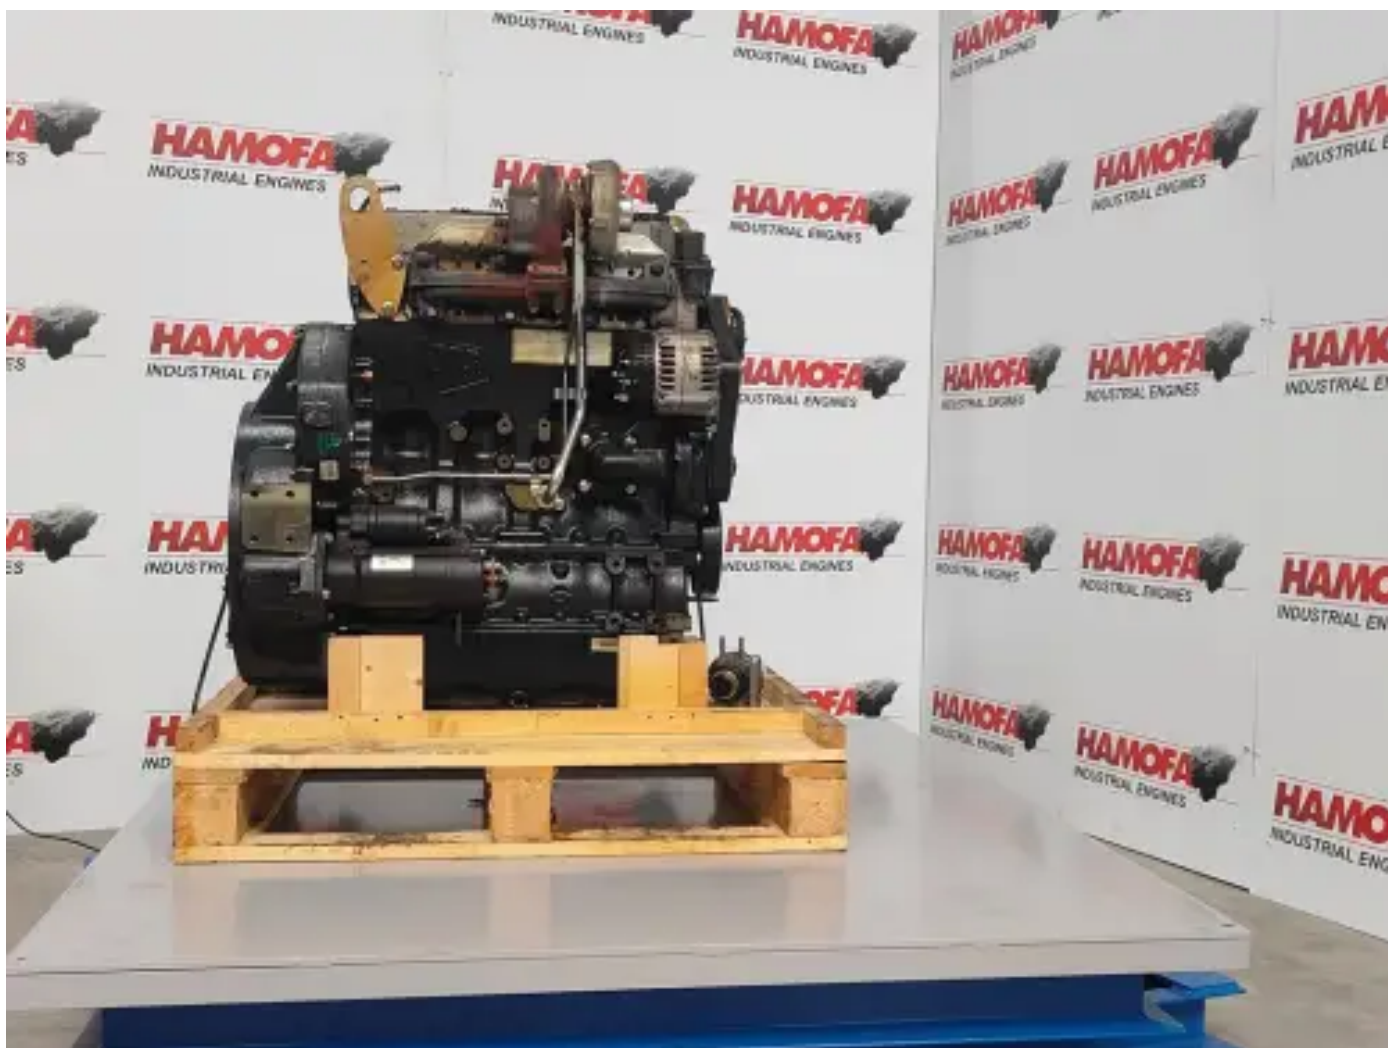

## USED JCB ENGINE JCB444 POWERED BY JCB

### Specifications

Project number:	PRJN2025100002
Condition:	Used
Brand:	jcb
Motor serial number:	SB320/40432 U1490017
Type:	Diesel Engines
Kind of product:	Original
Construction year	2017

Engine cooling type	external exchanger (eg. keel cooled)
Flywheel SAE	sae 11 1/2
Flywheel housing SAE	sae 3
Starter Voltage	24 volt
Turbo type	dry
Weight (Specific)	472 kg