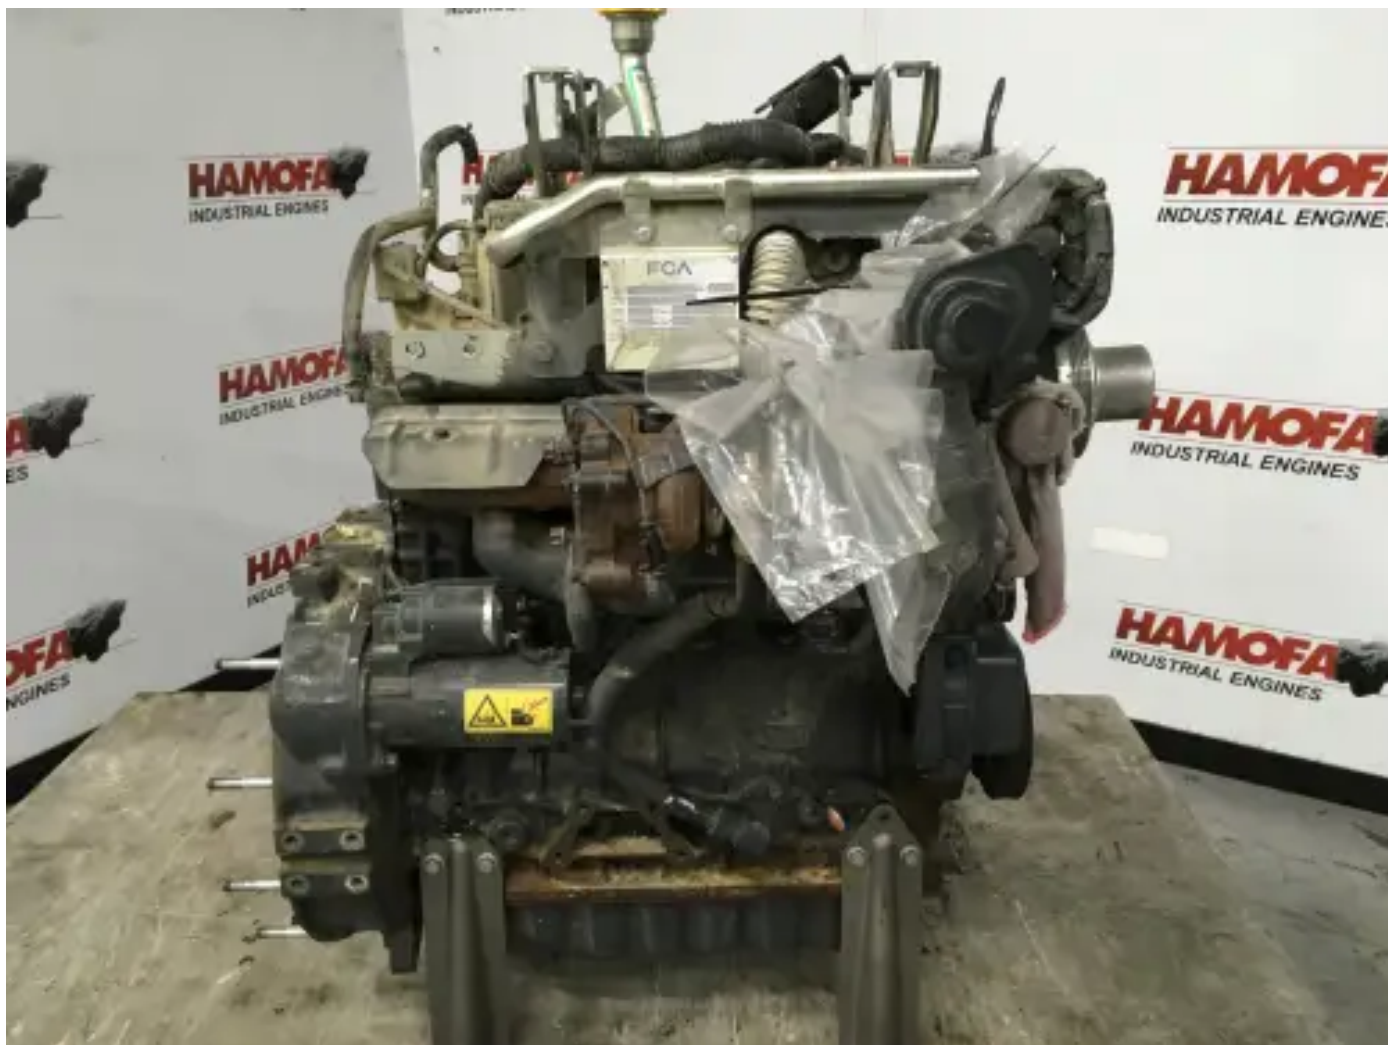

VM MOTORI 34D/30 USED

[Contact us](#)

Specifications

Project number: PRJB20230312447

Condition: Used

Brand: vm motori

Motor serial number: 34D03268

Type: Diesel Engines

Kind of product: Original

Construction year	1010
ECU Present	yes
Engine color	grey
Engine cooling type	radiator cooled (std)
Exhaust System	dry
Injection Type	ecu (electronic control unit)
Flywheel SAE	unknown
Flywheel housing SAE	sae 4
Starter Voltage	12 volt
Total Height	95 cm
Length	85 cm
Width	65 cm
Turbo type	dry
Weight (Specific)	300 kg