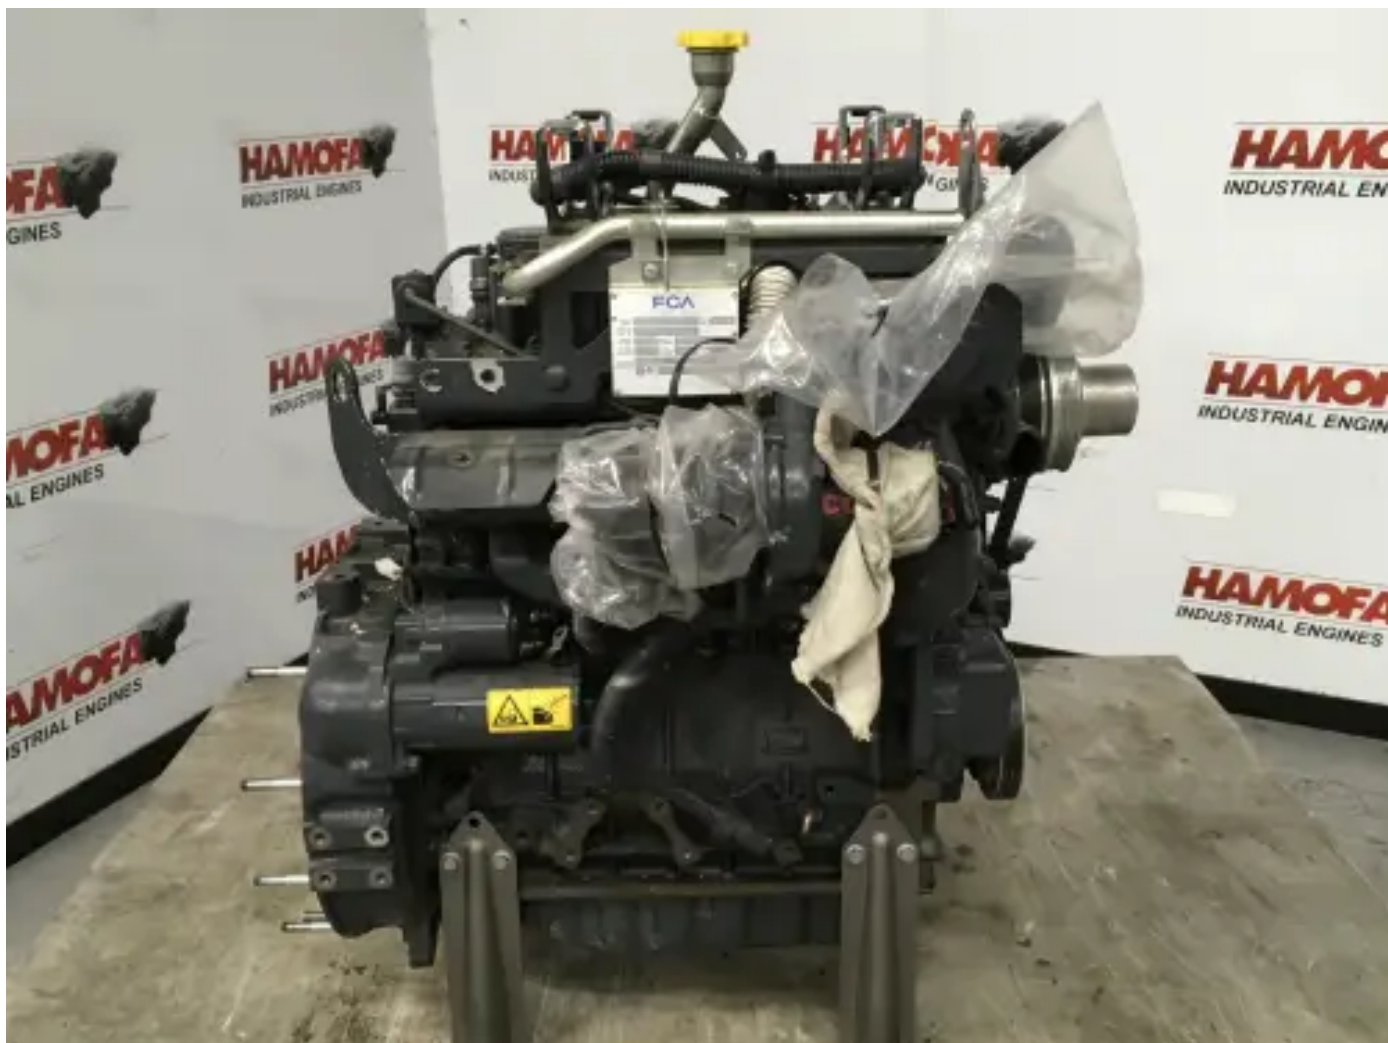

## VM MOTORI 34D/30 USED

[Contact us](#)

### Specifications

Project number: PRJB20230312445

Condition: Used

Brand: vm motori

Motor serial number: 34D03233

Type: Diesel Engines

Kind of product: Original

Engine Condition	used
Construction year	1010
ECU Present	yes
Engine color	grey
Engine cooling type	radiator cooled (std)
Exhaust System	dry
Injection Type	ecu (electronic control unit)
Flywheel SAE	unknown
Flywheel housing SAE	sae 4
Starter Voltage	12 volt
Total Height	95 cm
Length	85 cm
Width	65 cm
Turbo type	dry
Weight (Specific)	300 kg
Working Hours	350 hour(s)