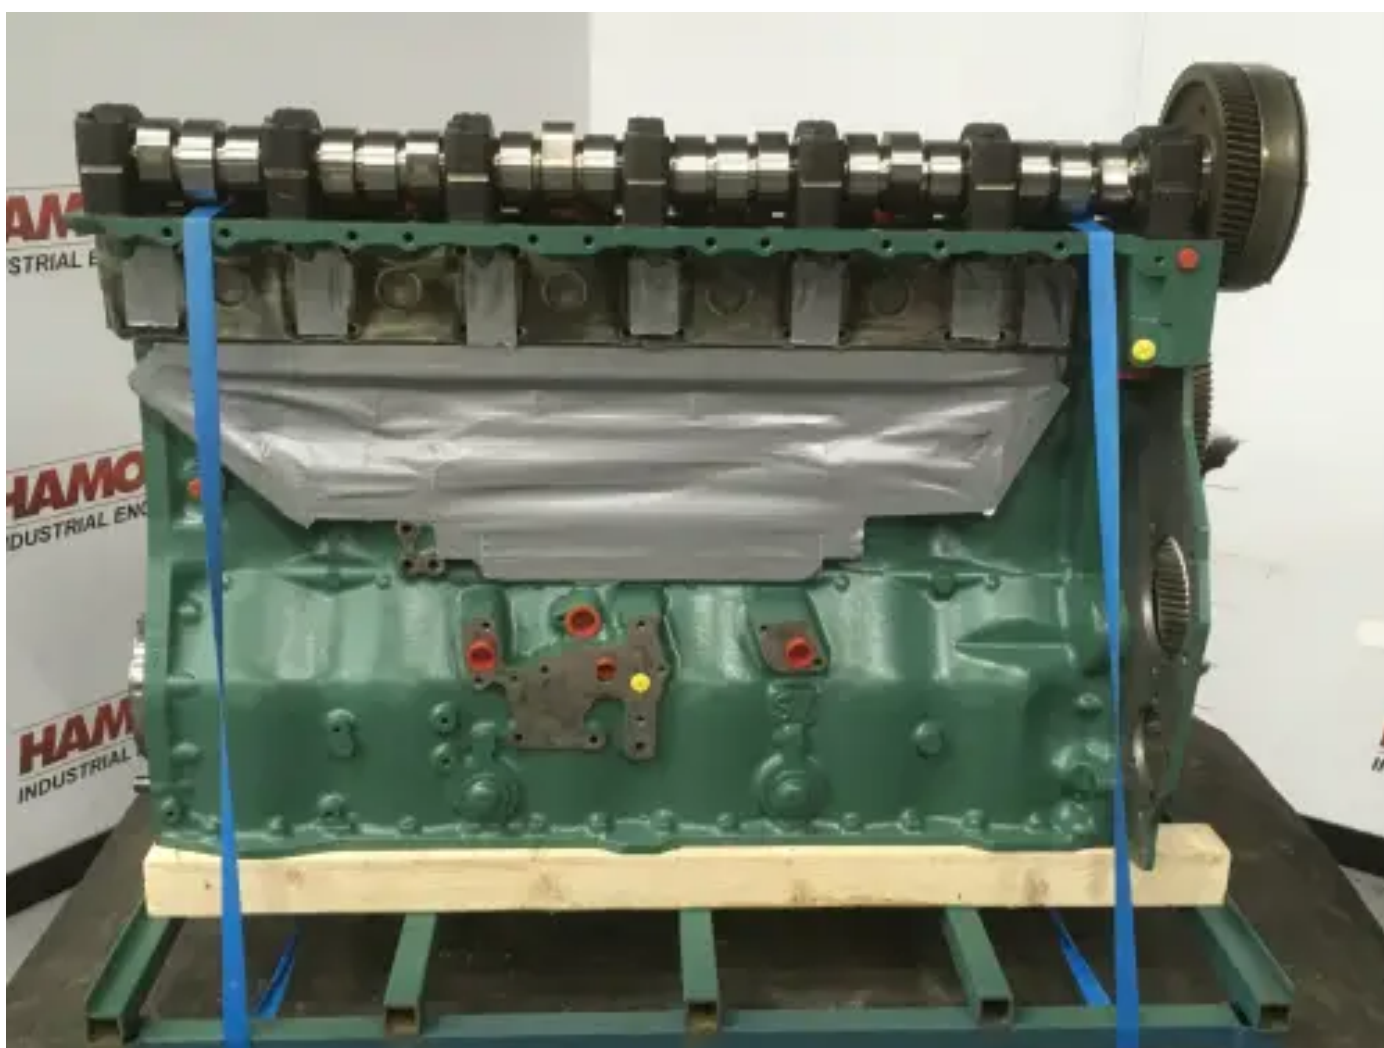

# VOLVO D12D LONGBLOCK RECONDITIONED

[Contact us](#)

## Specifications

Condition:	Reconditioned
Brand:	volvo
Type:	Diesel Engines
Kind of product:	Original
Bore	131 mm

Engine capacity	12100 cc
Engine Fuel Type	diesel
Engine Injection Type	direct pompverstuiver
Nominal Power @ Nominal Rpm	205 kw
Qty Cylinders	6 qty
Stroke	150 mm