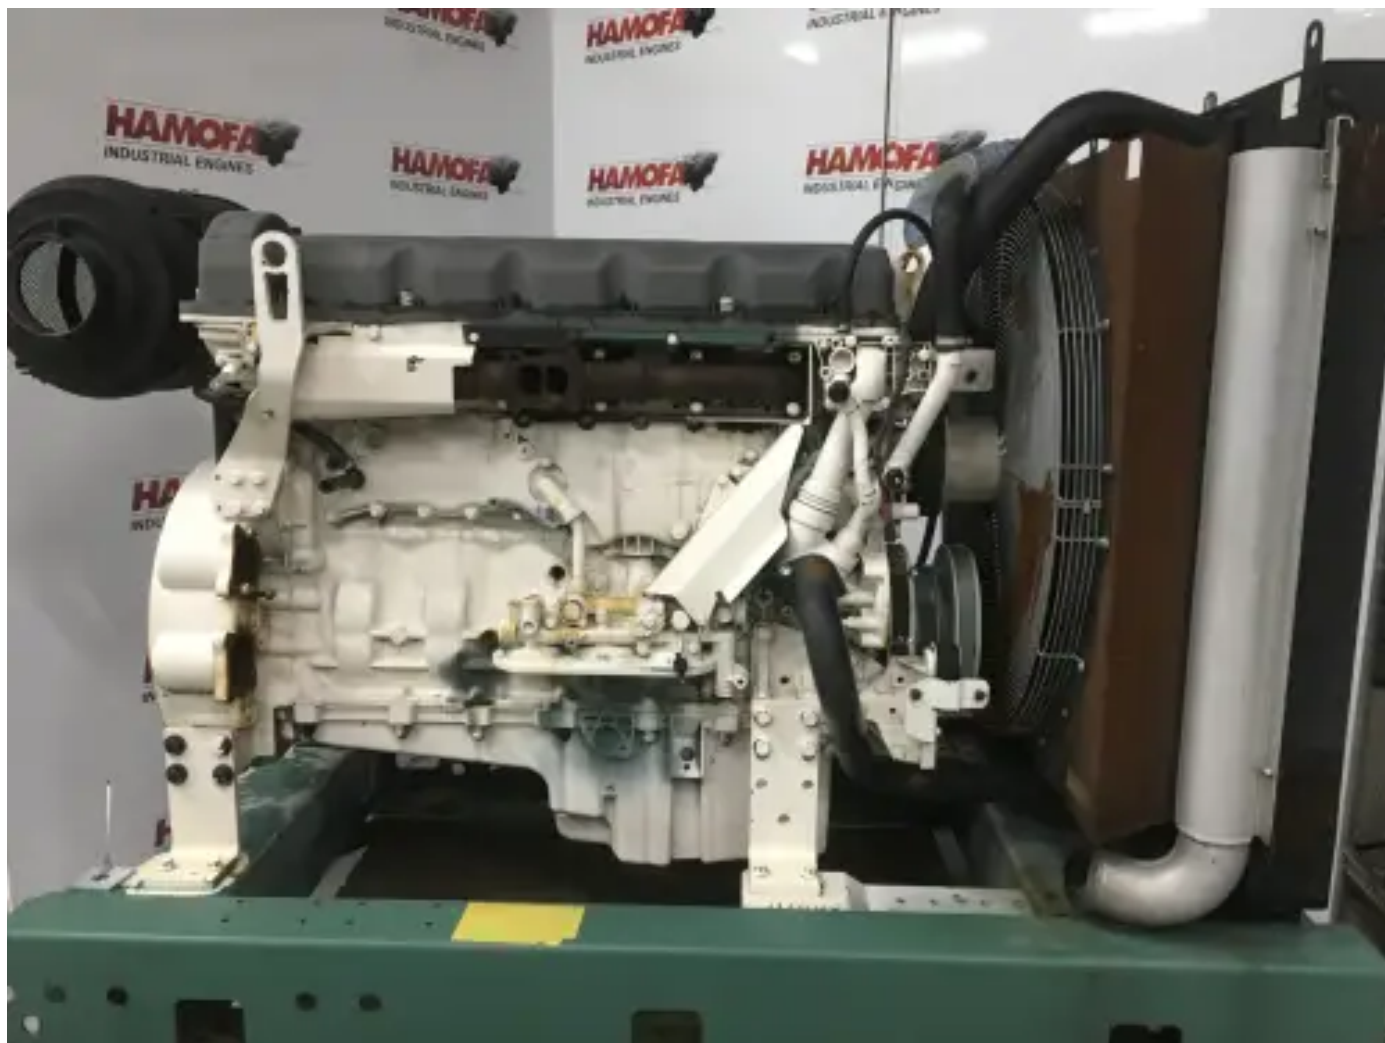

VOLVO TAD940GE USED

[Contact us](#)

Specifications

Project number: PRJB20231213807

Condition: Used

Brand: volvo

Motor serial number: 7009128743

Type: Diesel Engines

Kind of product: Original

Construction year	1010
ECU Present	ja
Engine cooling type	radiator cooled (std)
Exhaust System	dry
Injection Type	ecu (electronic control unit)
Flywheel housing SAE	sae 1
Total Height	160 cm
Length	220 cm
Width	110 cm
Turbo type	none mounted
Weight (Specific)	1155 kg