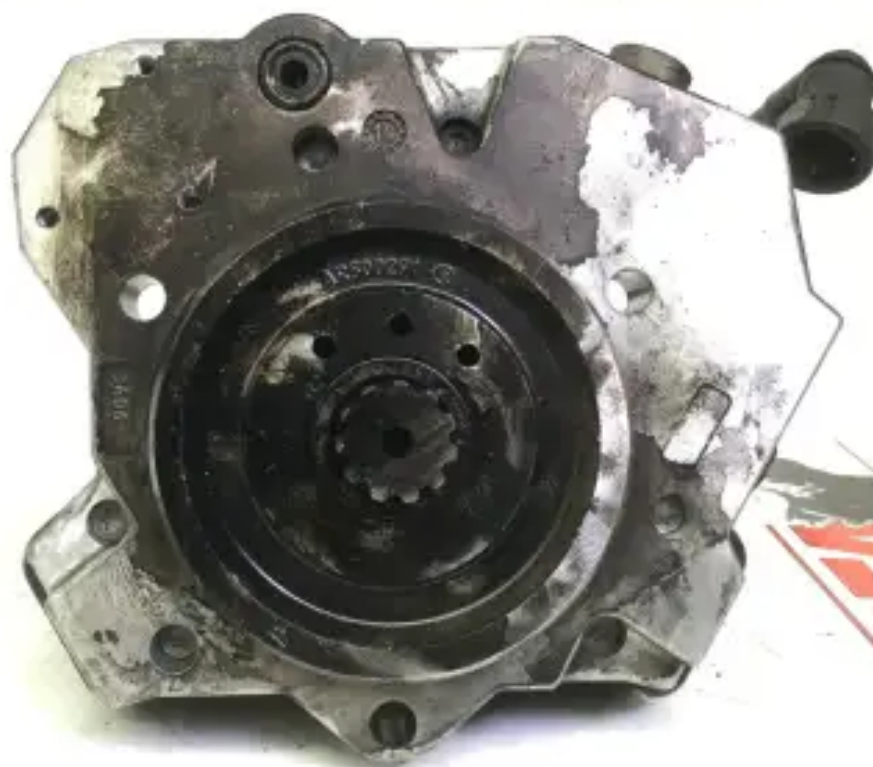

BOSCH COMMON RAIL PUMP

0445020023 USED

[Contact us](#)

Specifications

Condition:	Used
Brand:	bosch
Type:	Engine parts
Kind of product:	OEM