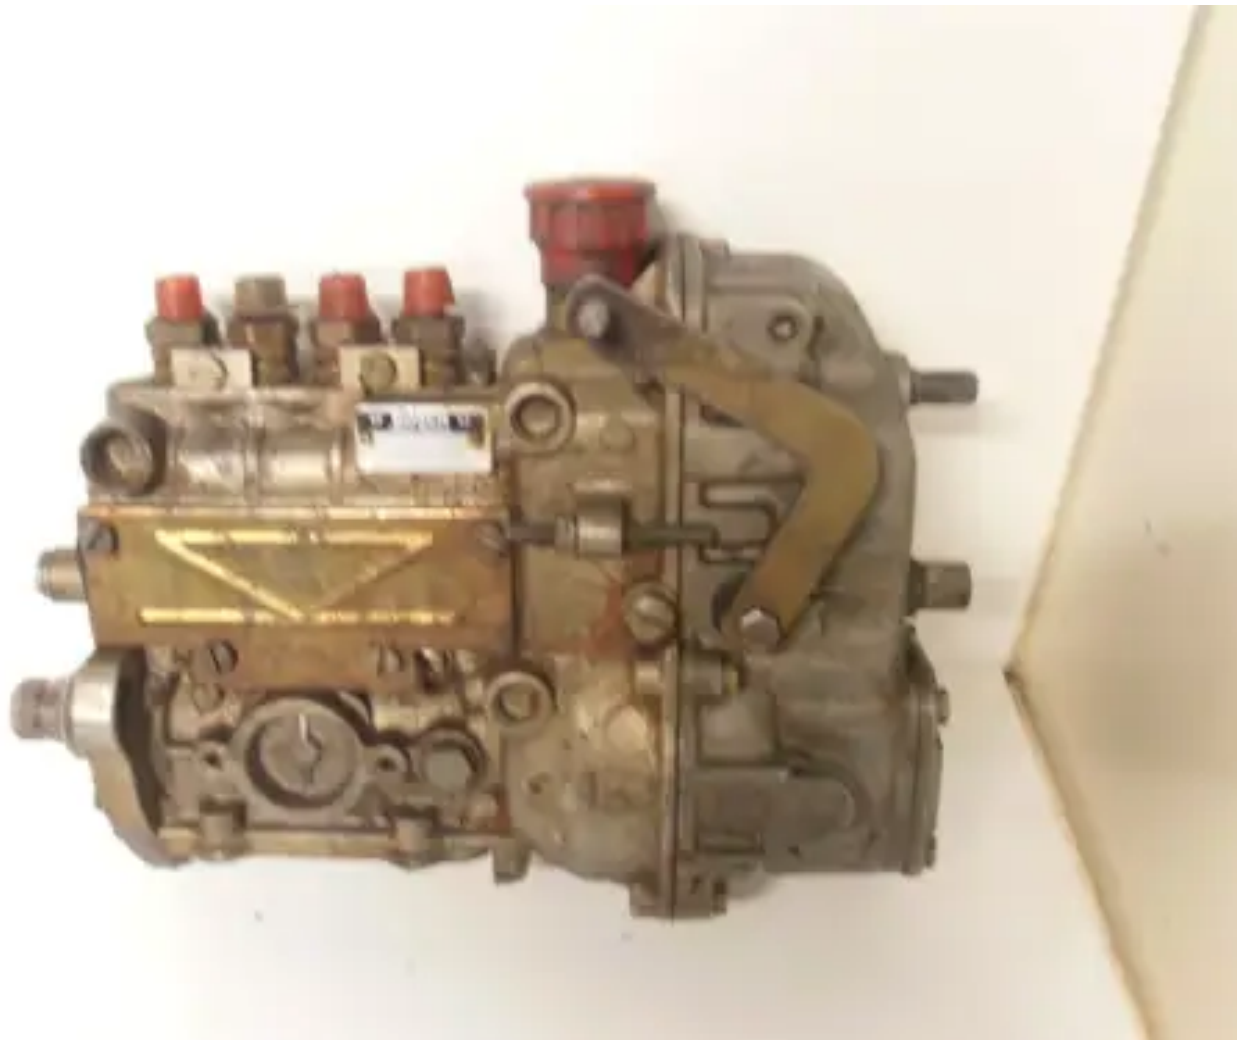

BOSCH FUEL PUMP 0400064028 USED

[Contact us](#)

Specifications

Condition:	Used
Brand:	bosch
Type:	Engine parts
Kind of product:	OEM