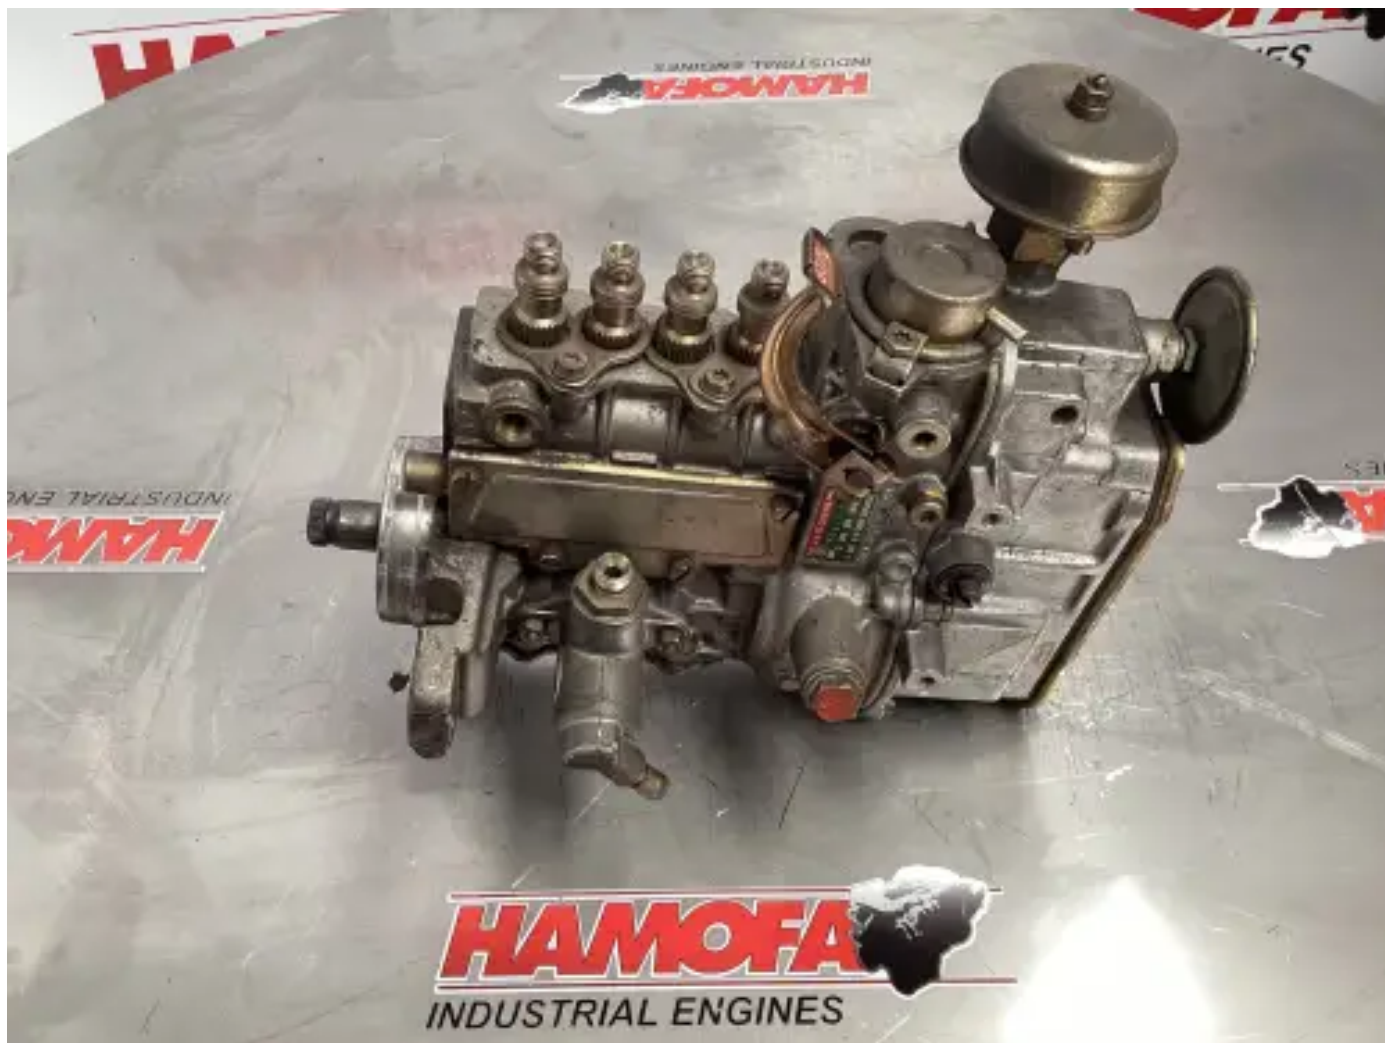

BOSCH FUEL PUMP 0400074904 USED

[Contact us](#)

Specifications

Condition:	Used
Brand:	bosch
Type:	Engine parts
Kind of product:	OEM
Box Nr.	66.0
Governor Nr:	0

Internal Fuelpump Track Nr	0
----------------------------	---

Qty Cylinders	4.0 qty
---------------	---------
