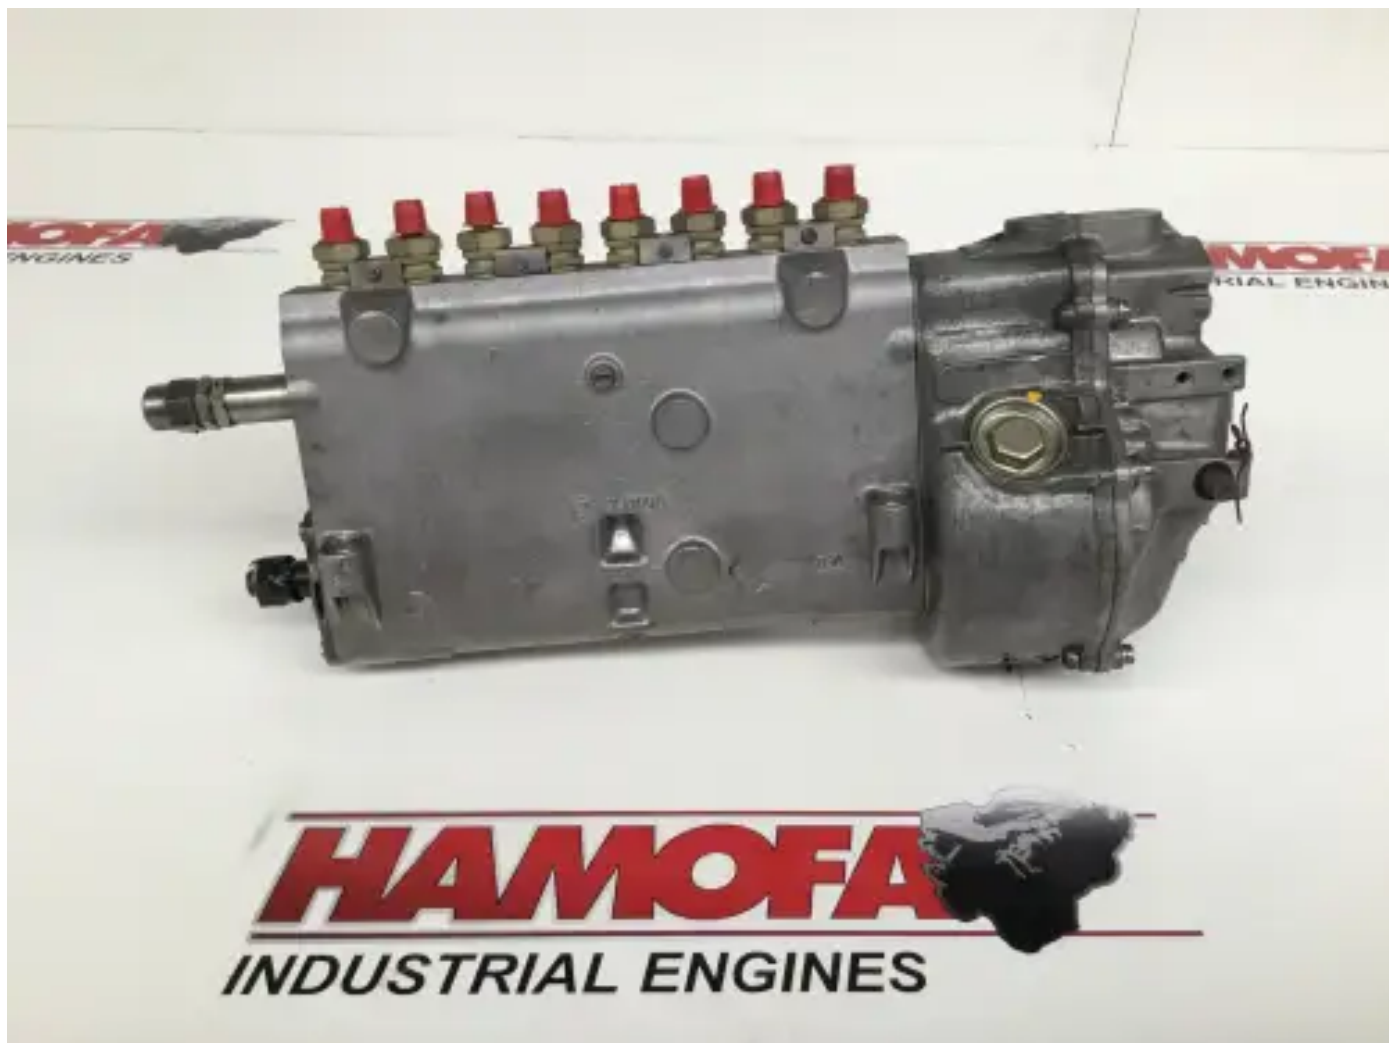

BOSCH FUEL PUMP 0400648093 USED

[Contact us](#)

Specifications

Condition:	Used
Brand:	bosch
Type:	Engine parts
Kind of product:	OEM