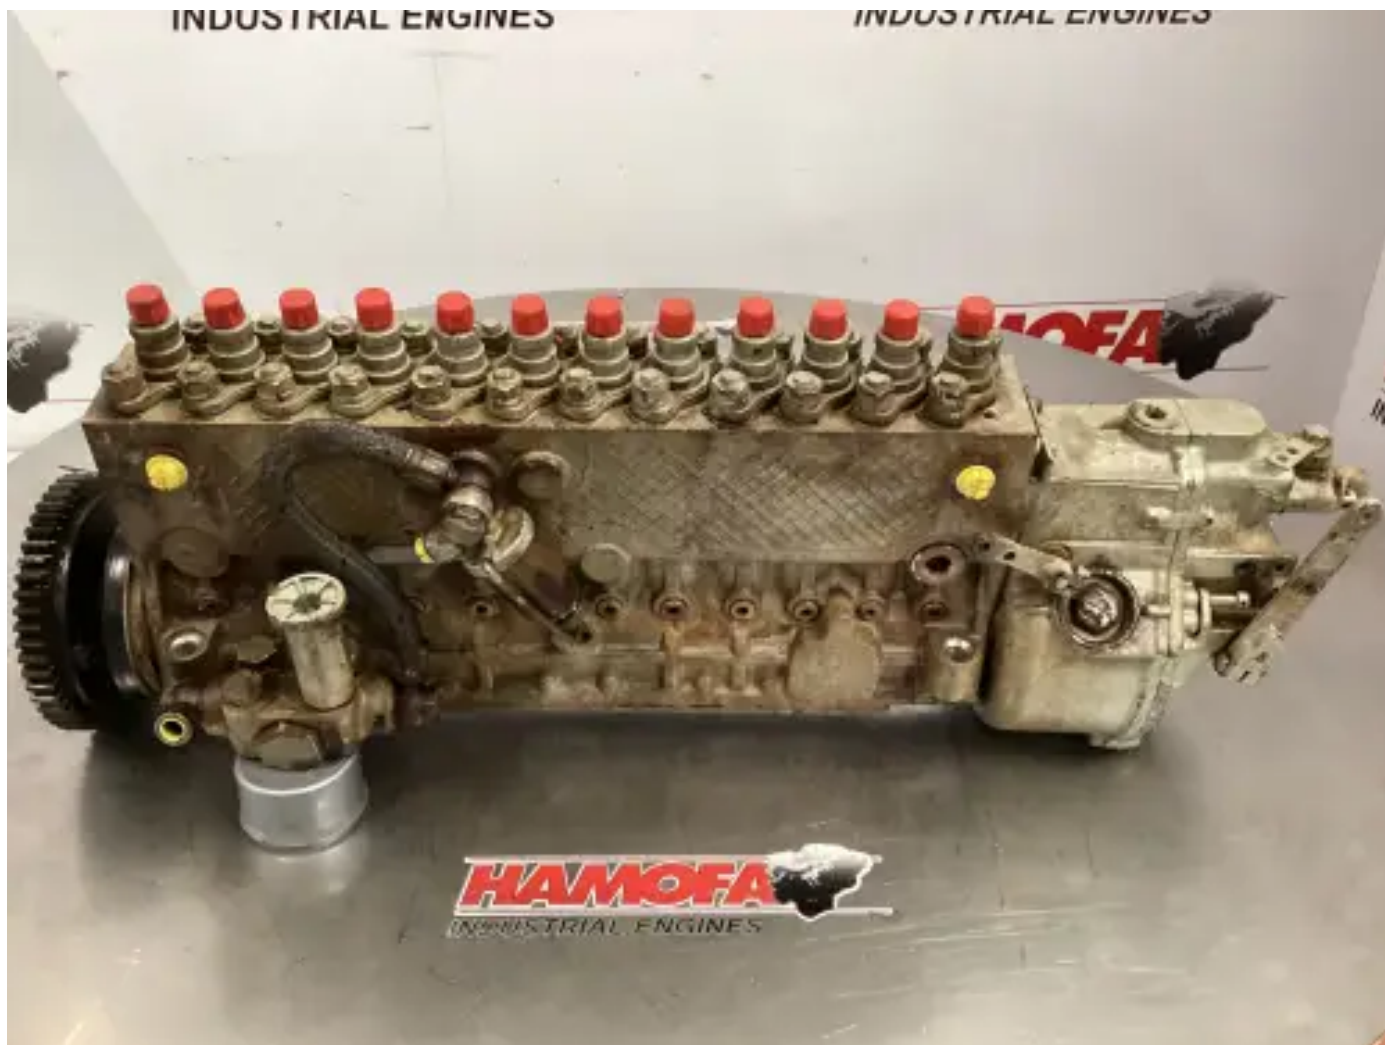

BOSCH FUEL PUMP 0401840706 USED

[Contact us](#)

Specifications

Condition:	Used
Brand:	bosch
Type:	Engine parts
Kind of product:	OEM
Box Nr.	132.0
Governor Nr:	rq 820 pa634

Internal Fuelpump Track Nr

0

Qty Cylinders