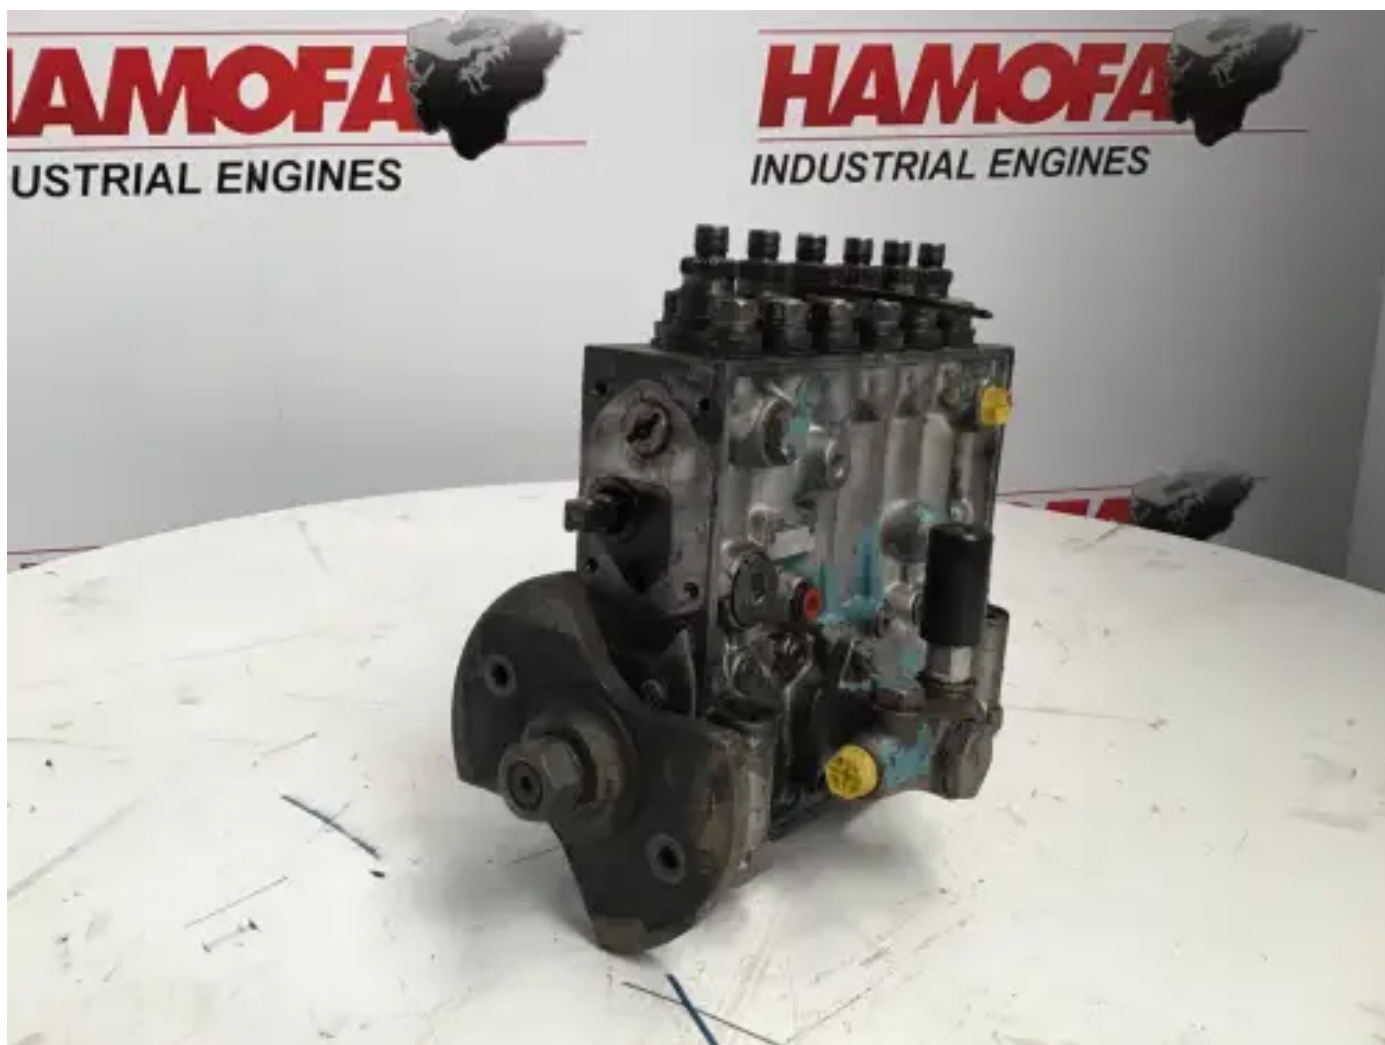

BOSCH FUEL PUMP 0401876185 USED

[Contact us](#)

Specifications

Condition:	Used
Brand:	bosch
Type:	Engine parts
Kind of product:	OEM