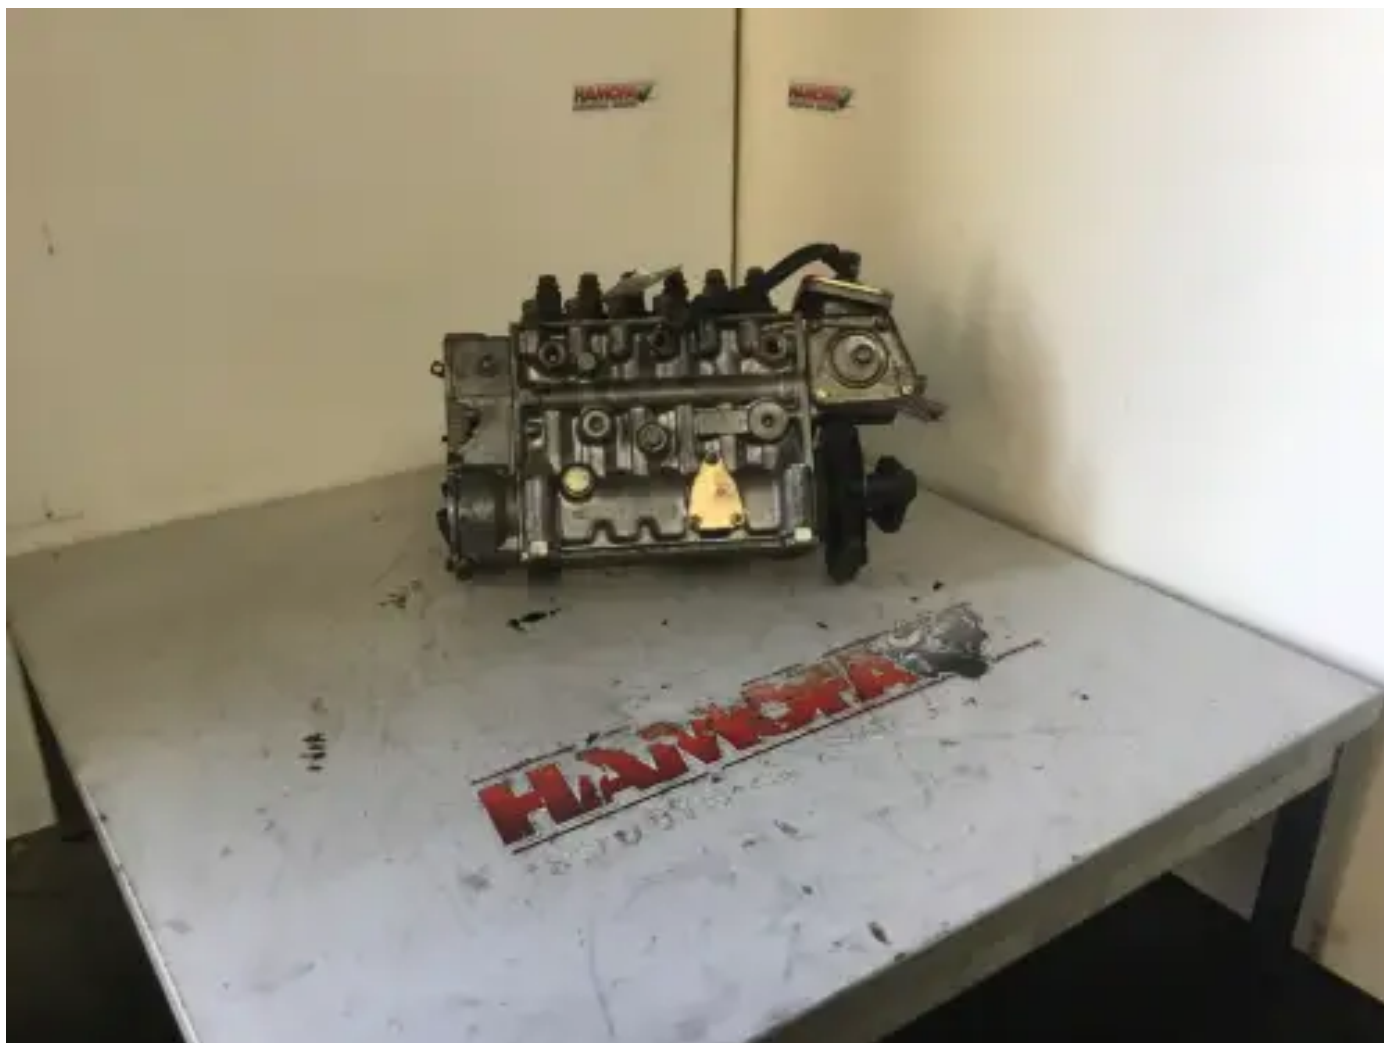

BOSCH FUEL PUMP 0401876229 USED

[Contact us](#)

Specifications

Condition:	Used
Brand:	bosch
Type:	Engine parts
Kind of product:	OEM
Box Nr.	33.0
EngineType	daf

Governor Nr:	0
Internal Fuelpump Track Nr	235
Qty Cylinders	6.0 qty