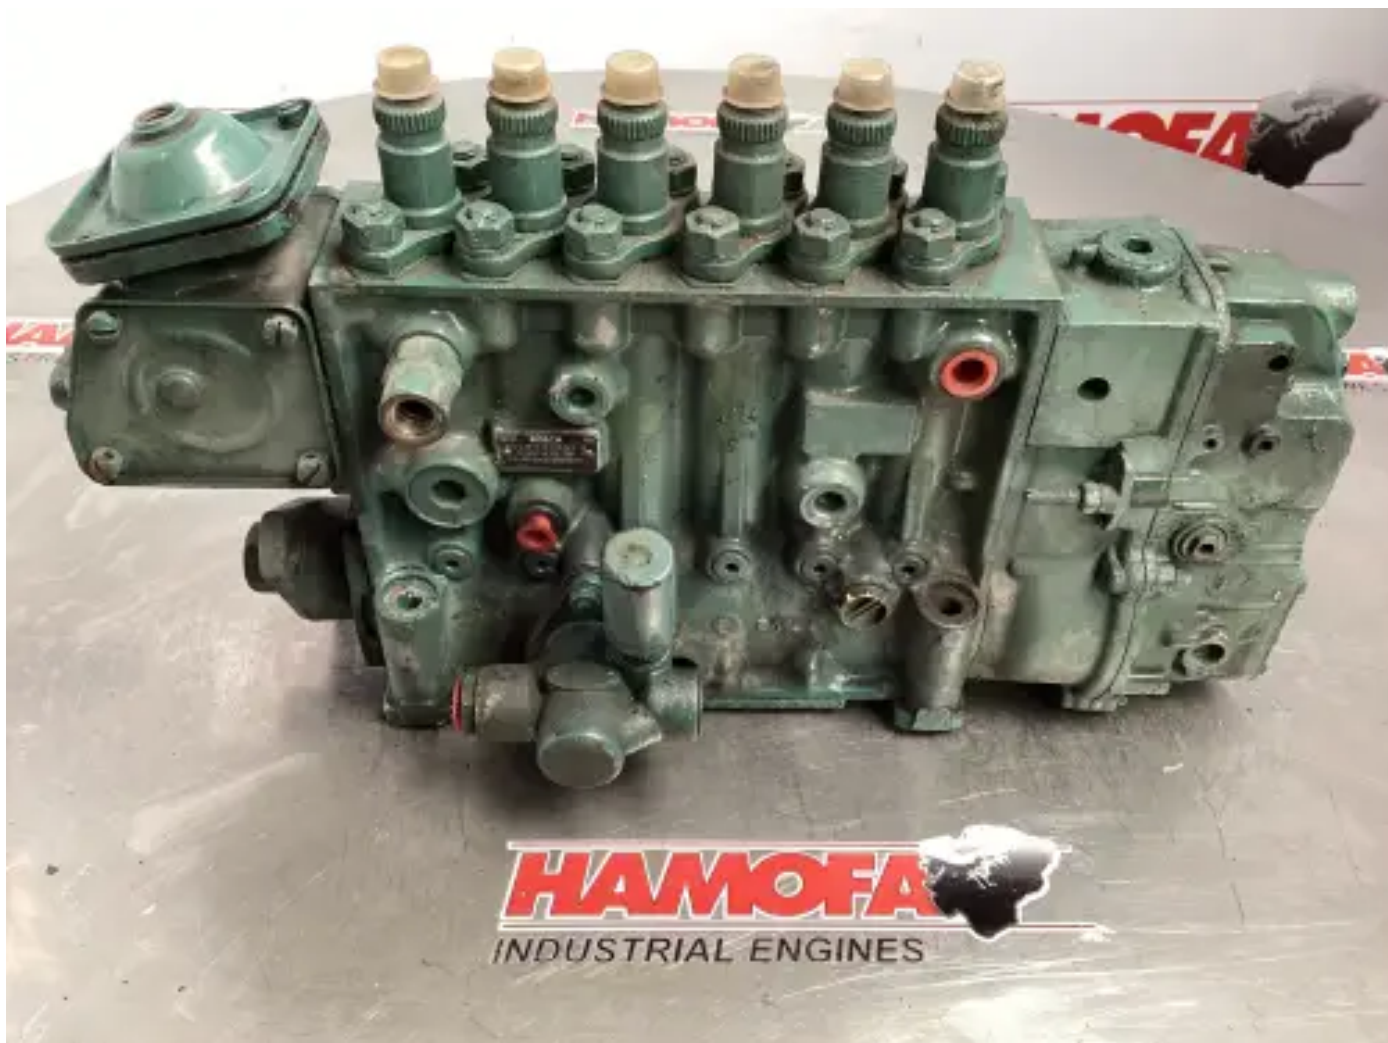

BOSCH FUEL PUMP 0401876761 USED

[Contact us](#)

Specifications

Condition:	Used
Brand:	bosch
Type:	Engine parts
Kind of product:	OEM
Box Nr.	80.0
Governor Nr:	0

Internal Fuelpump Track Nr

0

Qty Cylinders

6.0 qty
