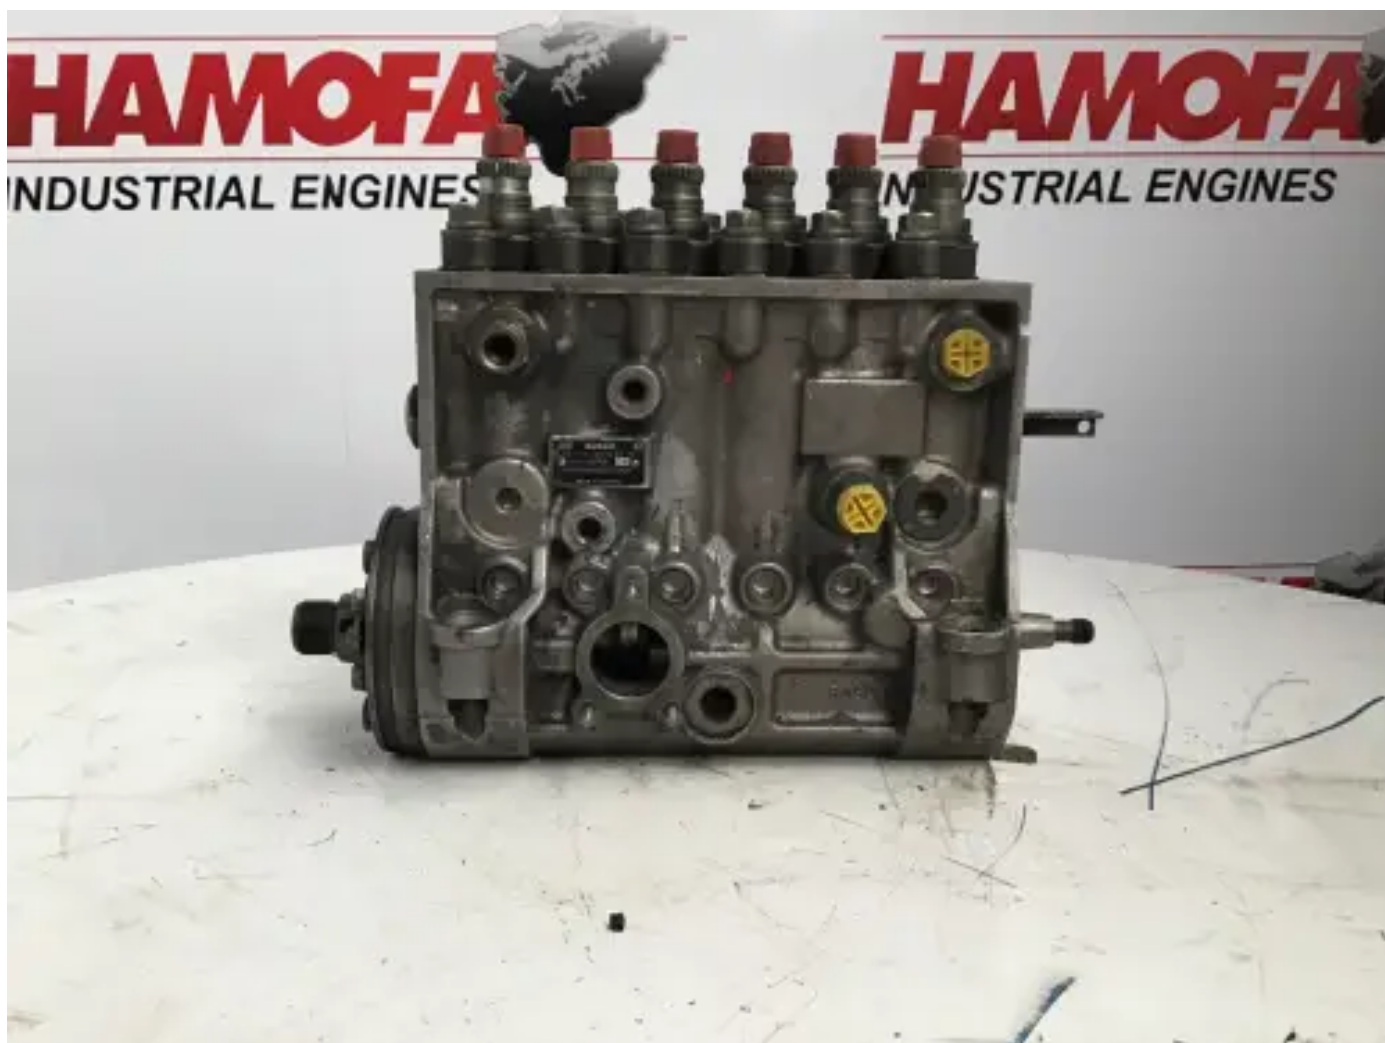

BOSCH FUEL PUMP 0402646740 USED

[Contact us](#)

Specifications

Condition:	Used
Brand:	bosch
Type:	Engine parts
Kind of product:	OEM