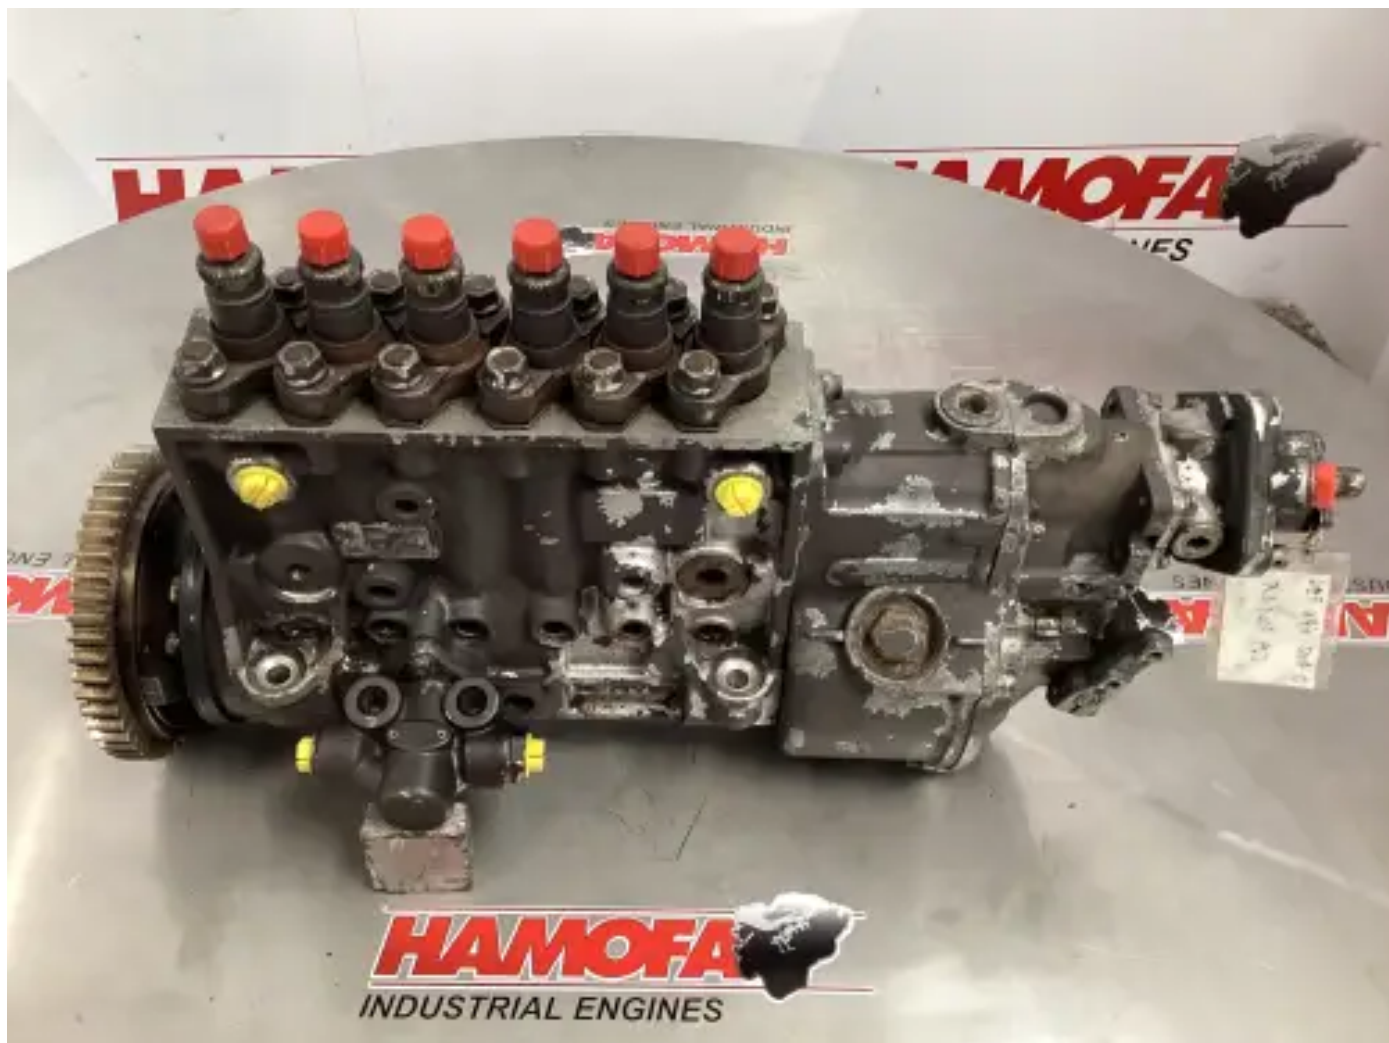

## BOSCH FUEL PUMP 0402646796 USED

[Contact us](#)

### Specifications

Condition:	Used
Brand:	bosch
Type:	Engine parts
Kind of product:	OEM
Box Nr.	105.0
Governor Nr:	rq300/1050pa1030-5

Internal Fuelpump Track Nr

0

---

Qty Cylinders

6.0 qty

---