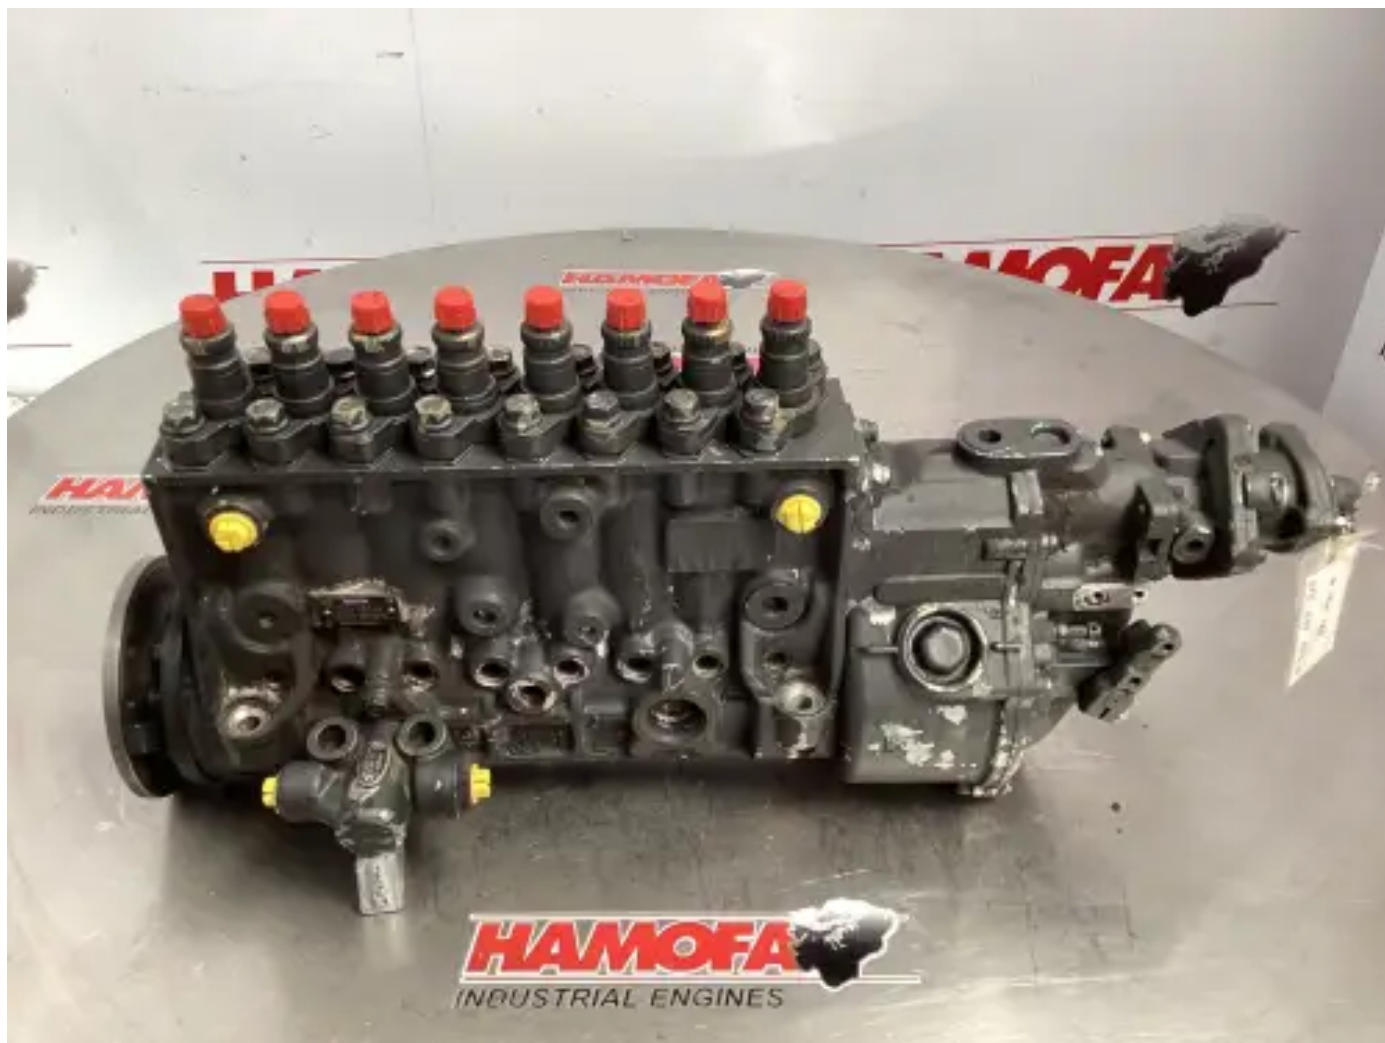

## BOSCH FUEL PUMP 0402648817 USED

[Contact us](#)

### Specifications

Condition:	Used
Brand:	bosch
Type:	Engine parts
Kind of product:	OEM
Box Nr.	16.0
Governor Nr:	rq300/1050pa762-5

Internal Fuelpump Track Nr	0
----------------------------	---

---

Qty Cylinders	8.0 qty
---------------	---------