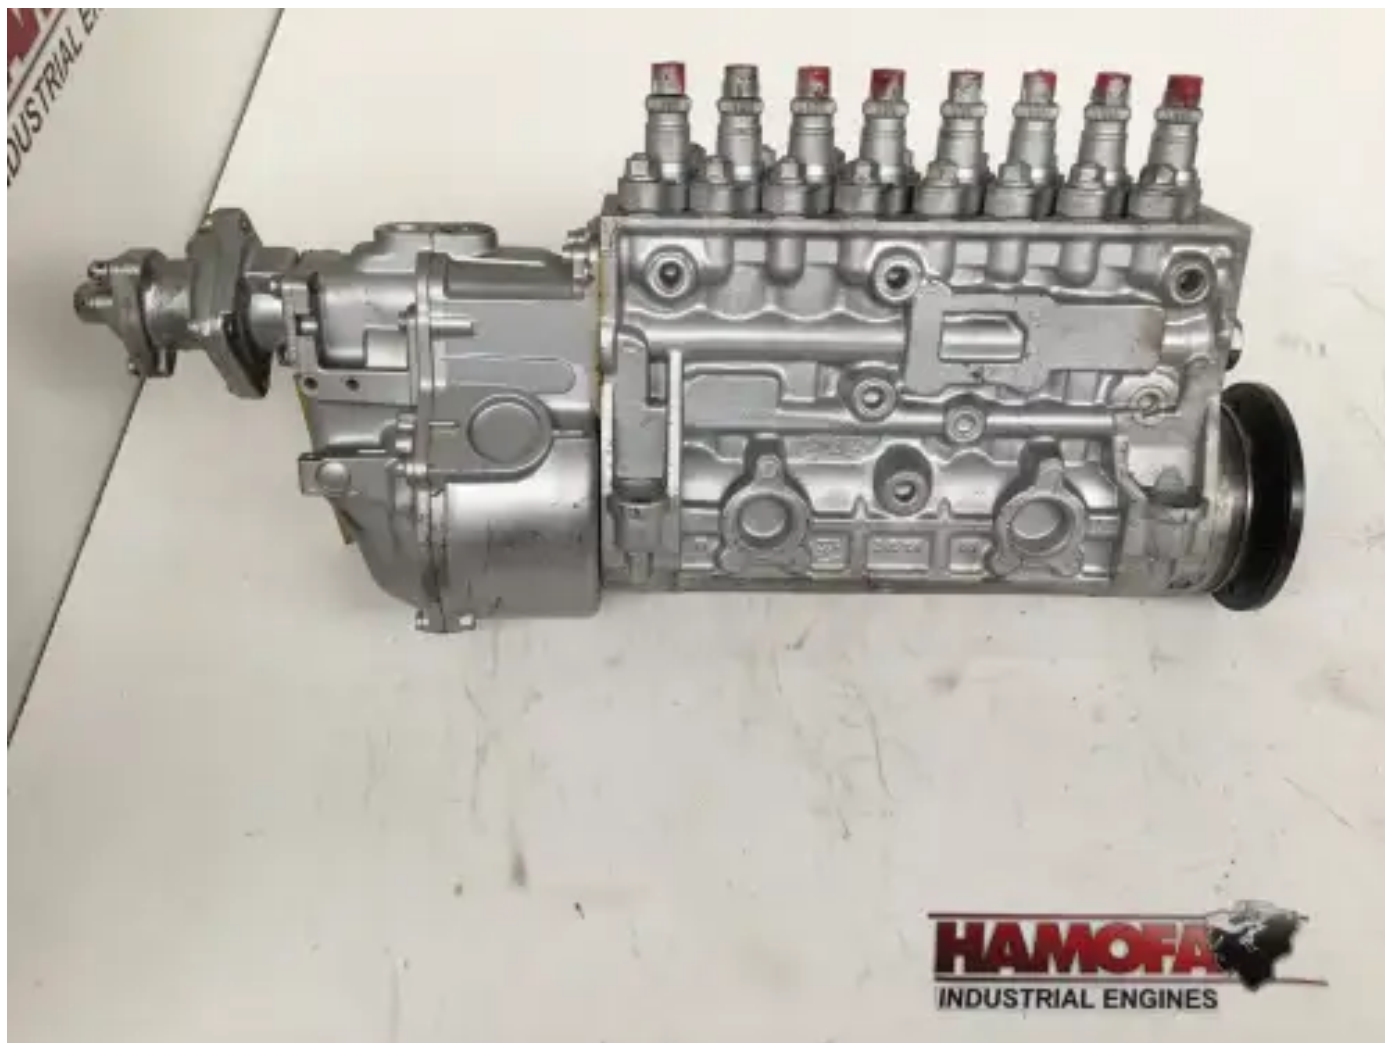

BOSCH FUEL PUMP 0402648947 USED

[Contact us](#)

Specifications

Condition:	Used
Brand:	bosch
Type:	Engine parts
Kind of product:	OEM