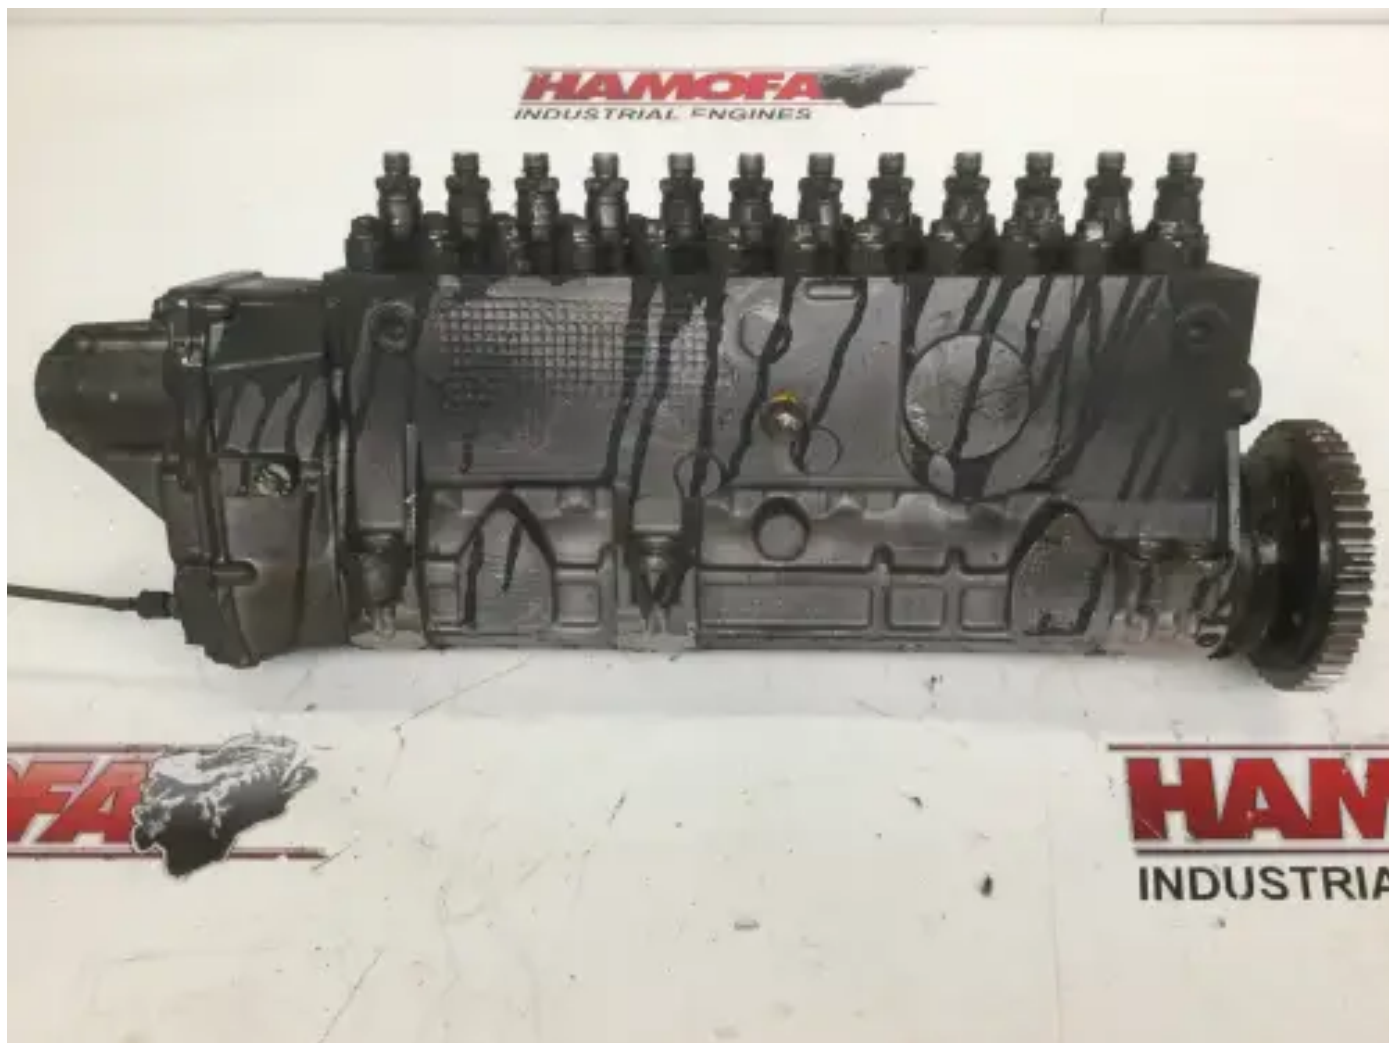

BOSCH FUEL PUMP 0402690810 USED

[Contact us](#)

Specifications

Condition:	Used
Brand:	bosch
Type:	Engine parts
Kind of product:	OEM