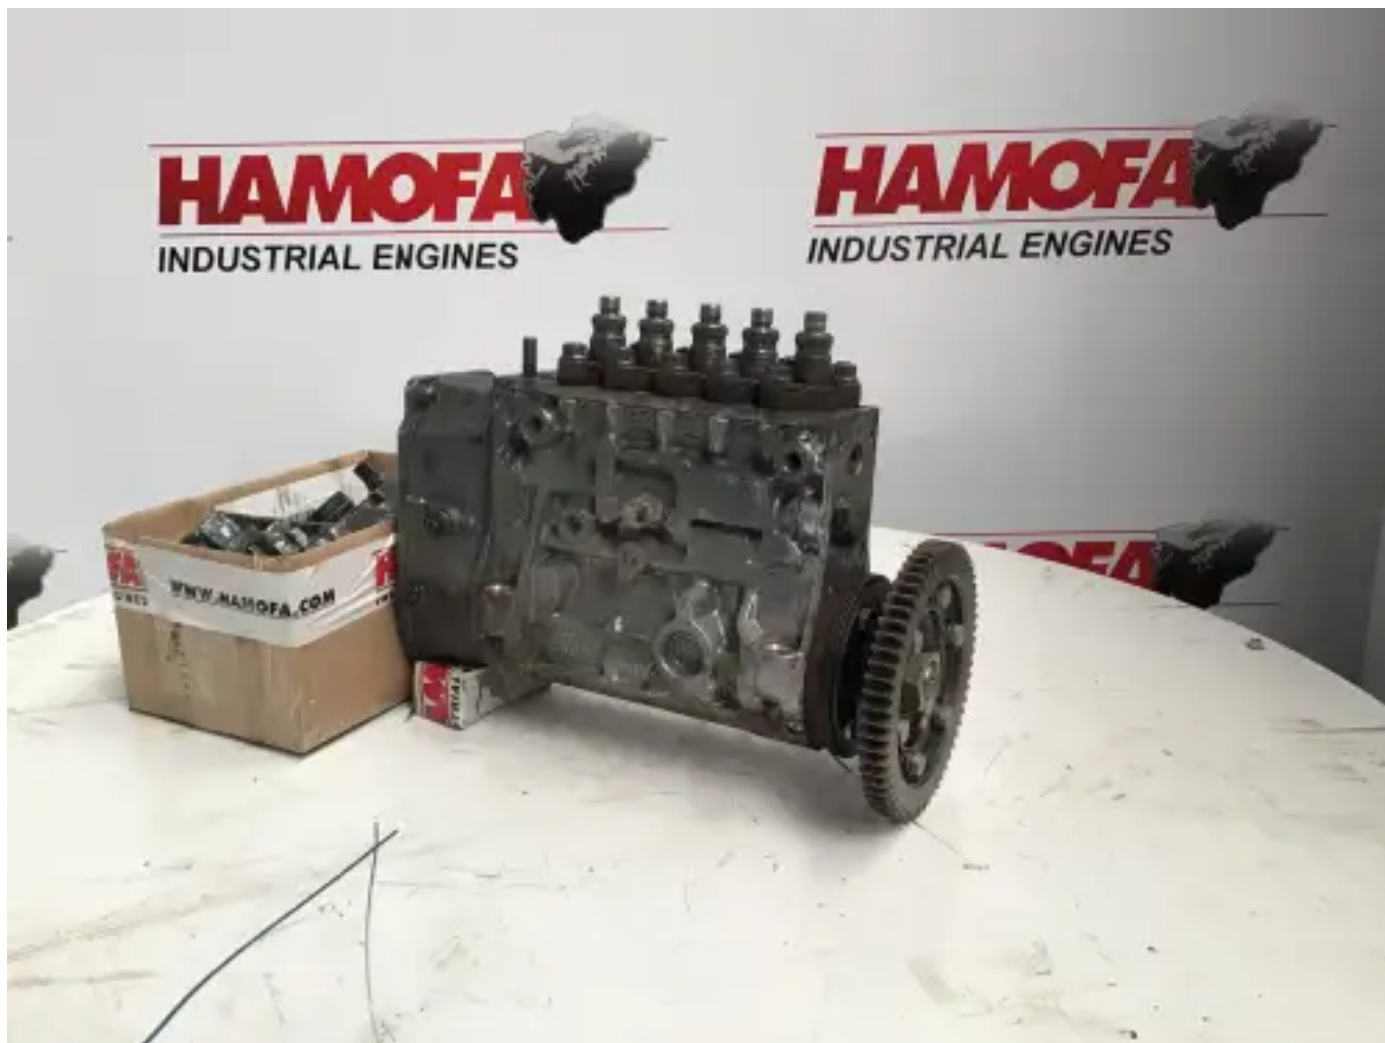

BOSCH FUEL PUMP 0402696808 USED

[Contact us](#)

Specifications

Condition:	Used
Brand:	bosch
Type:	Engine parts
Kind of product:	OEM