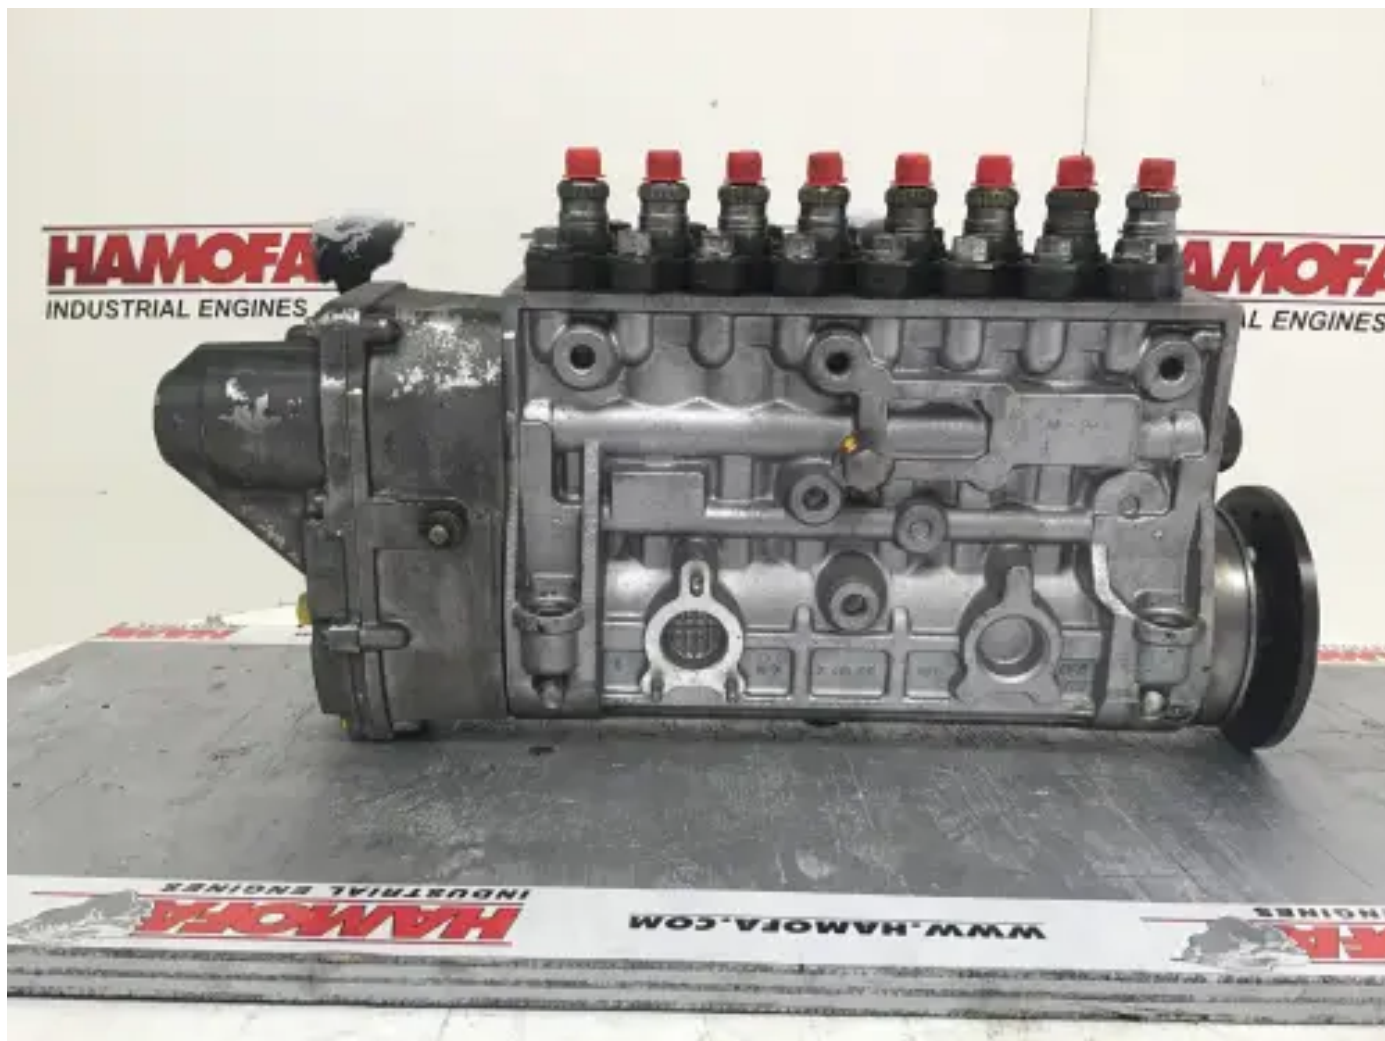

BOSCH FUEL PUMP 0402698812 USED

[Contact us](#)

Specifications

Condition:	Used
Brand:	bosch
Type:	Engine parts
Kind of product:	OEM