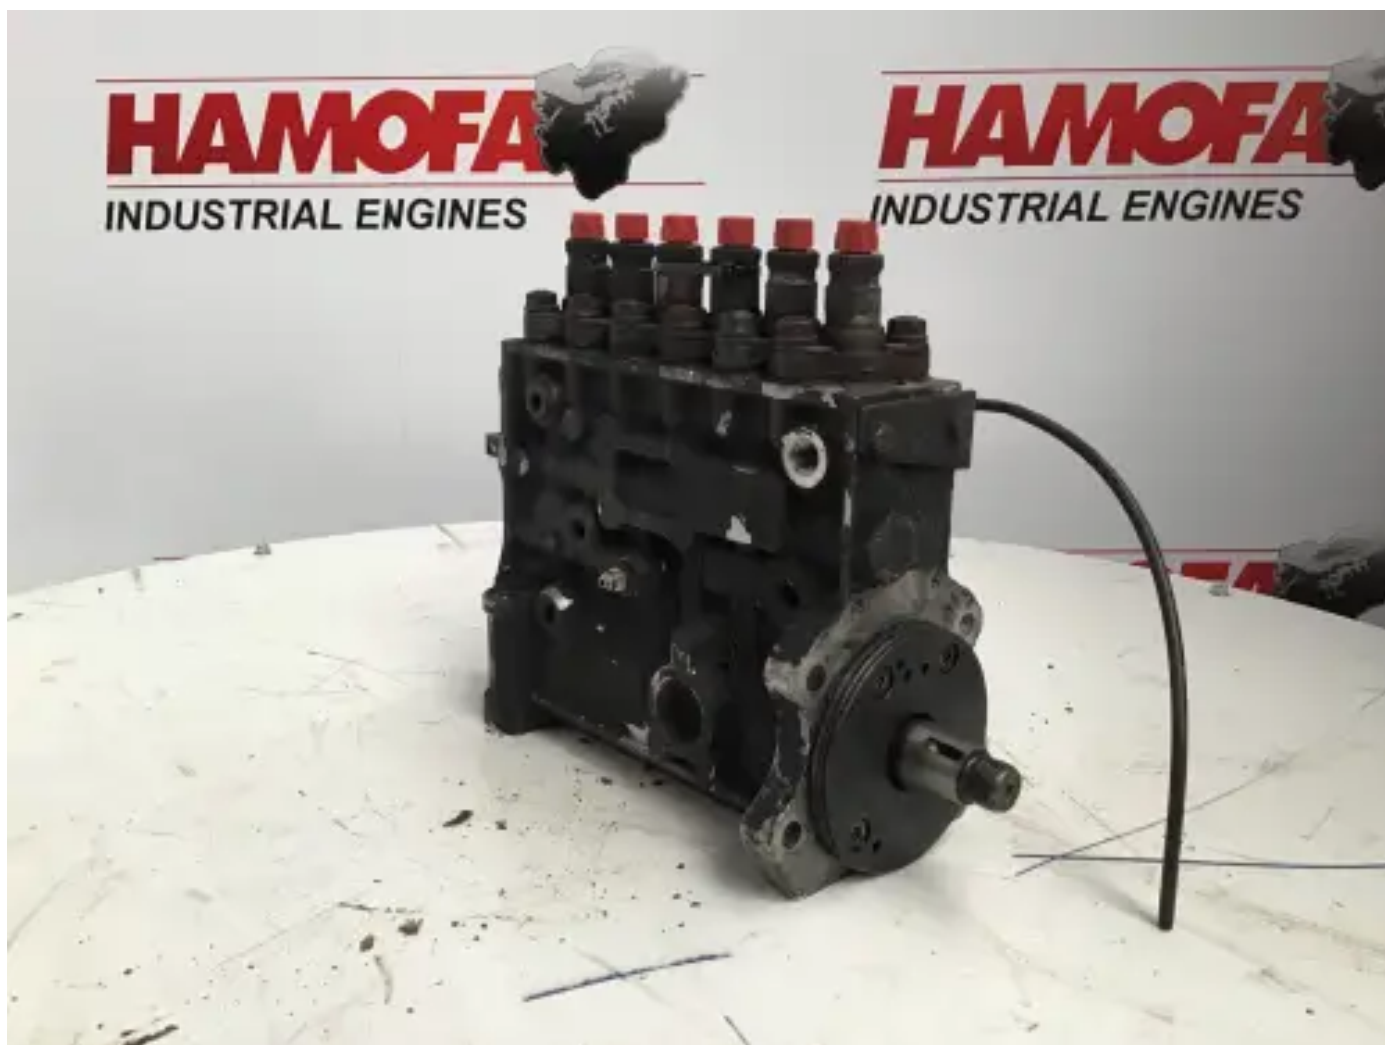

## BOSCH FUEL PUMP 0402736890 USED

[Contact us](#)

### Specifications

Condition:	Used
Brand:	bosch
Type:	Engine parts
Kind of product:	OEM