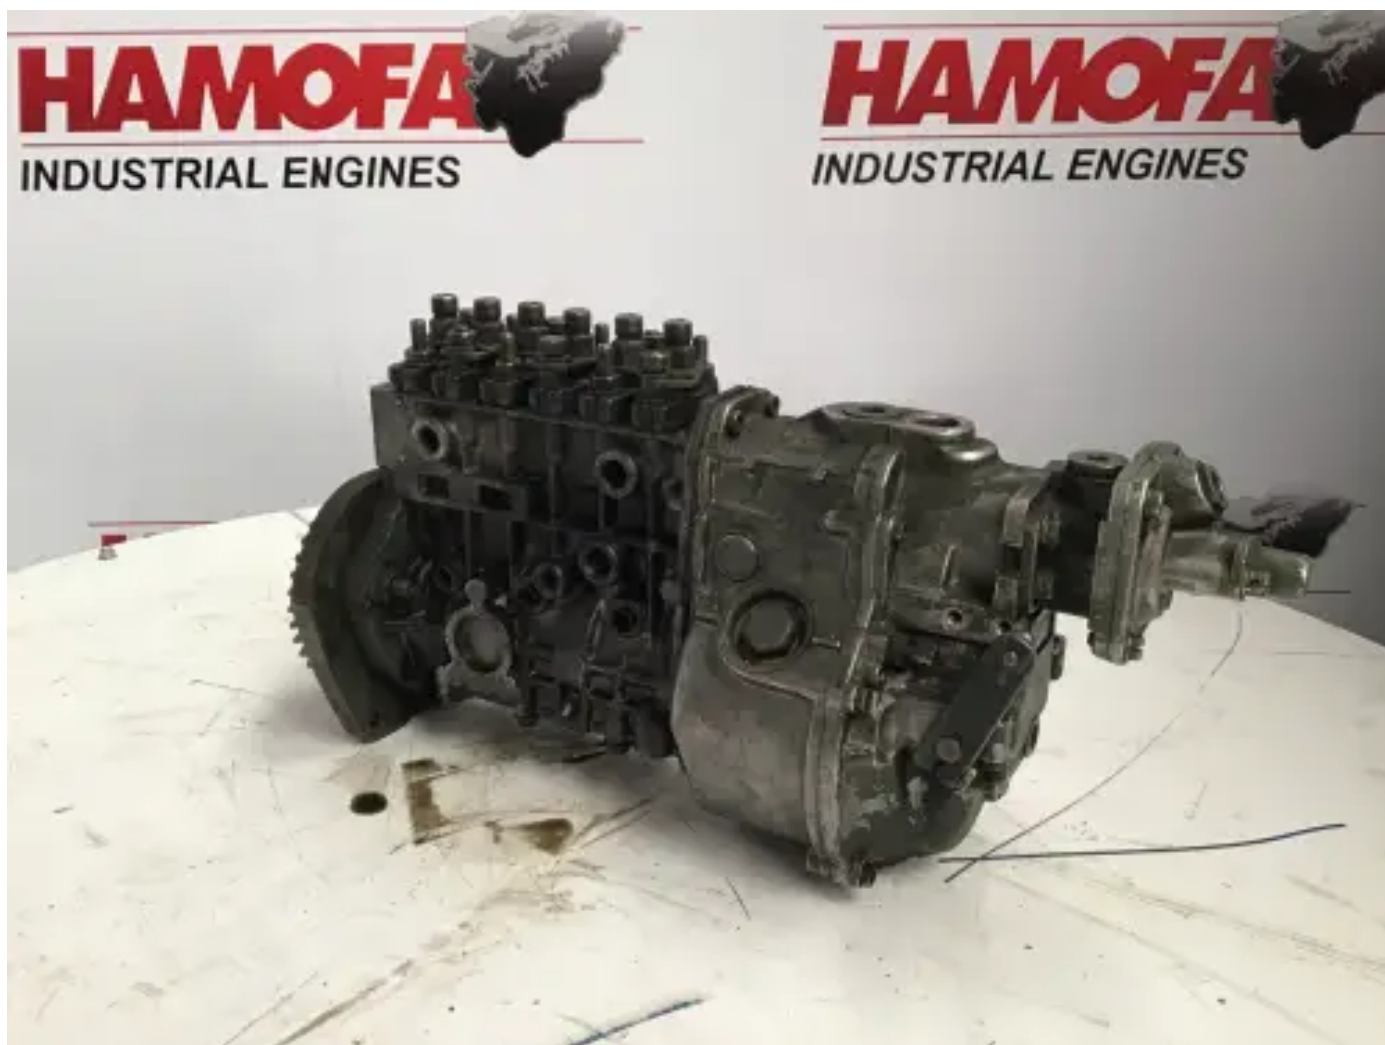

## BOSCH FUEL PUMP 0403446158 USED

[Contact us](#)

### Specifications

Condition:	Used
Brand:	bosch
Type:	Engine parts
Kind of product:	OEM