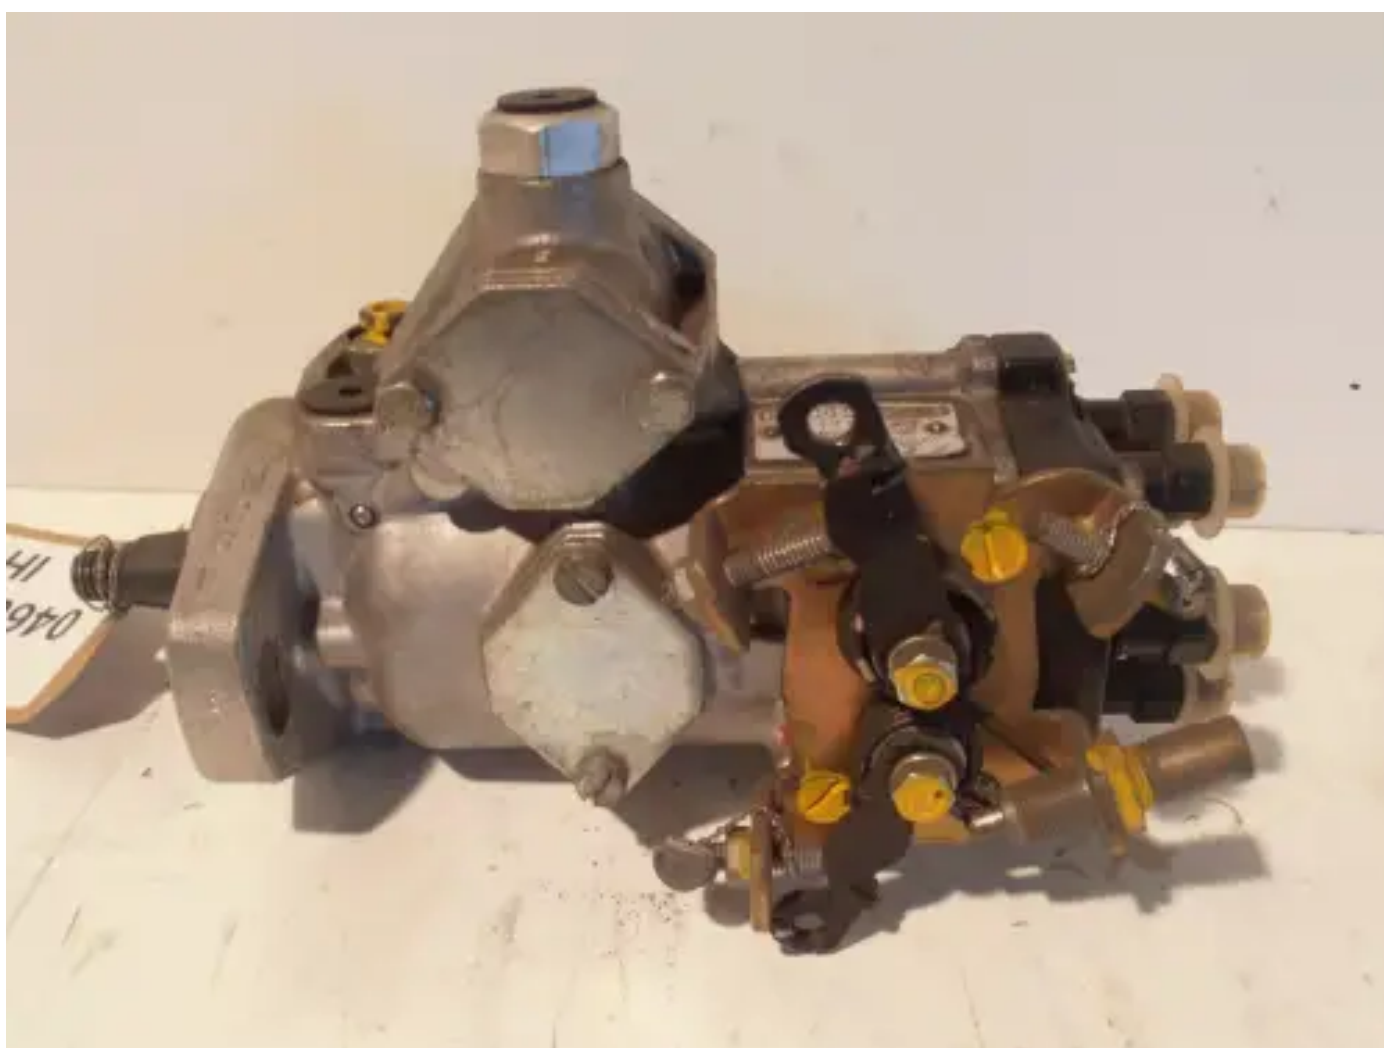

BOSCH FUEL PUMP 0460306248

REBUILD

[Contact us](#)

Specifications

Condition:	Rebuild
Brand:	bosch
Type:	Engine parts
Kind of product:	OEM